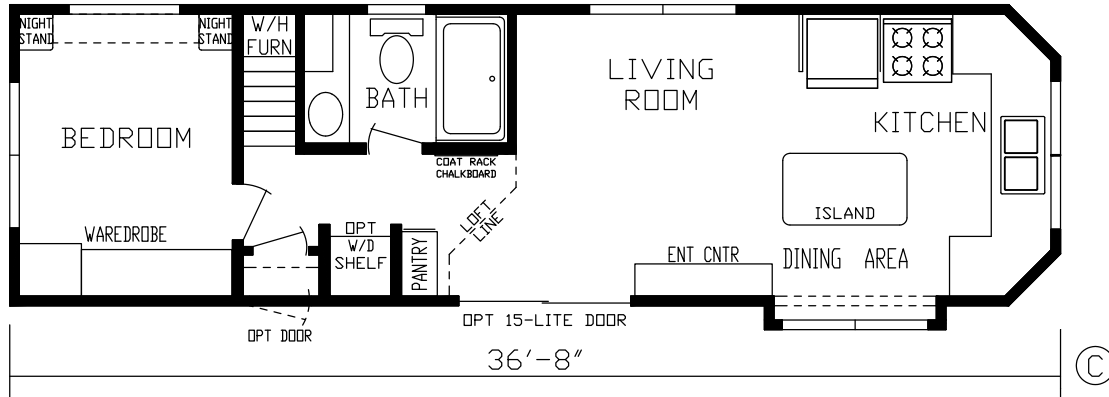

# Mellott

Country Manor Series

370 SQ. FT. (Approximate) 1 Bedroom, 1 Bath, Loft

**Park Models**  
"Factory Direct Value" **DIRECT**

Last Updated: 10-19-23

**FACTORY EXPO HOME CENTERS**  
2225 E. Market St.  
Nappanee IN 46550