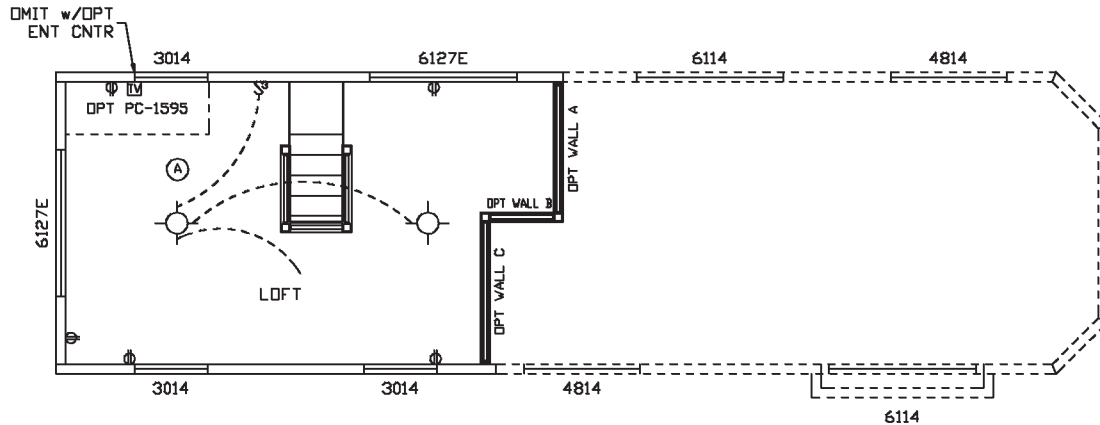

# Mellott

Country Manor Series

370 SQ. FT. (Approximate) 1 Bedroom, 1 Bath, Loft

**Park Models**  
"Factory Direct Value" **DIRECT**

Last Updated: 10-19-23

**FACTORY EXPO HOME CENTERS**  
2225 E. Market St.  
Nappanee IN 46550