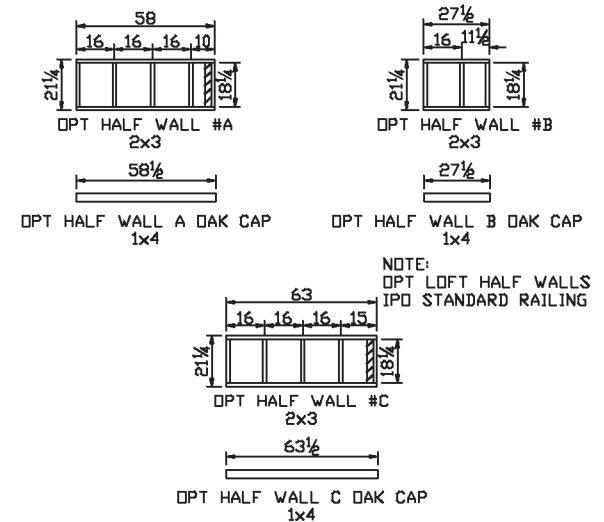

# Mellott

Country Manor Series

370 SQ. FT. (Approximate) 1 Bedroom, 1 Bath, Loft

**Park Models**  
"Factory Direct Value" **DIRECT**

Last Updated: 10-19-23

**FACTORY EXPO HOME CENTERS**  
2225 E. Market St.  
Nappanee IN 46550