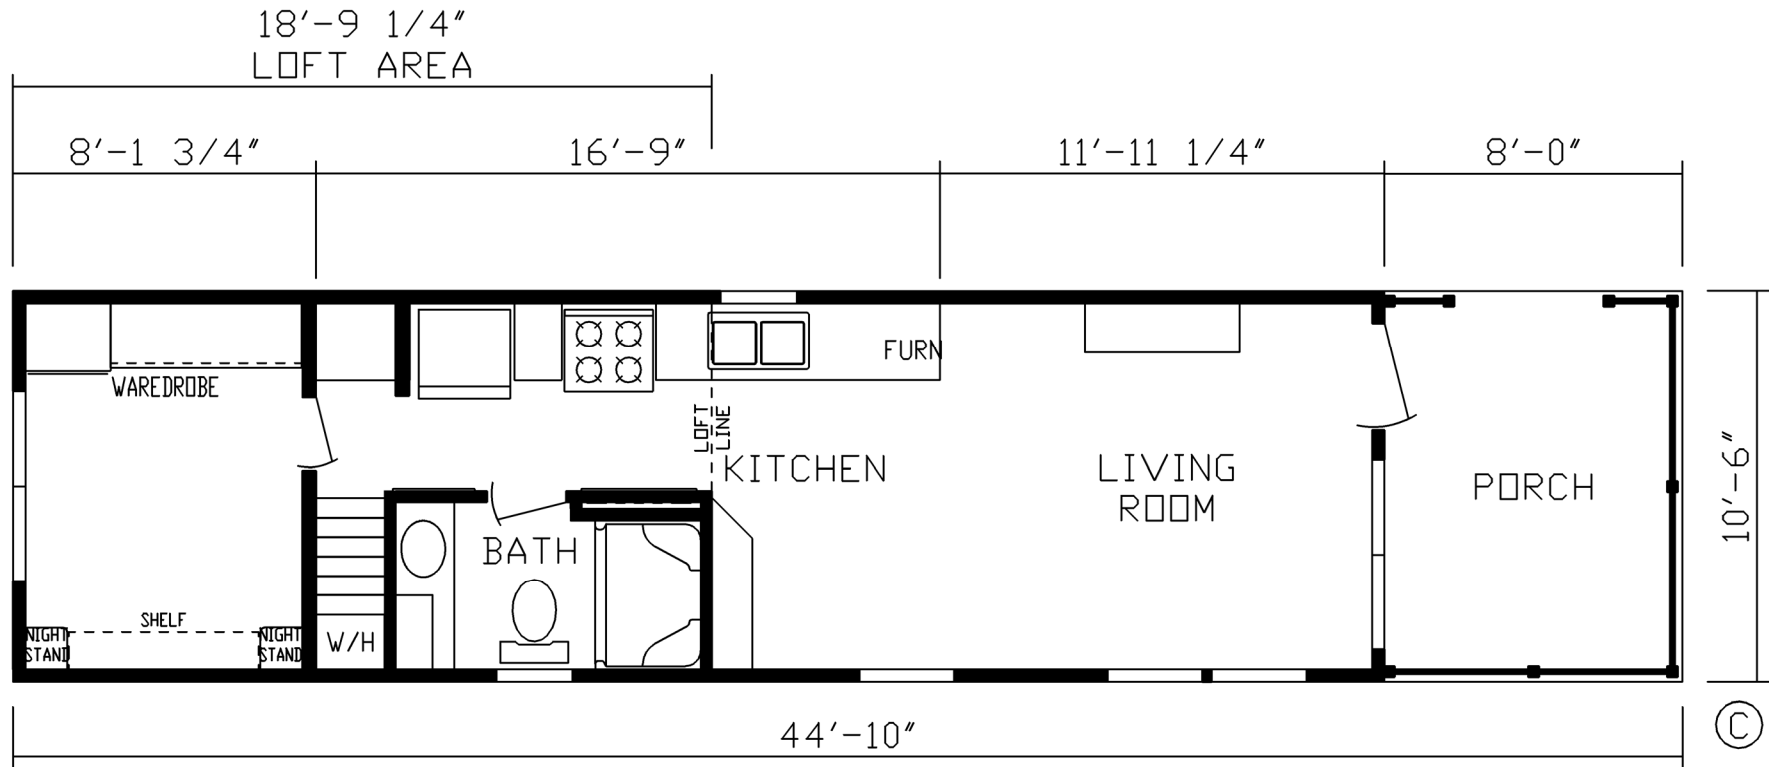

Merrimac

Forest Lake Series

Park Models
"Factory Direct Value" **DIRECT**

1 Bed, 1 Bath, Porch & Loft
Approx. 387 Sq. Ft.

Last Updated: 6-26-20

Factory Expo Home Centers
2225 East Market Street
Nappanee, IN 46550