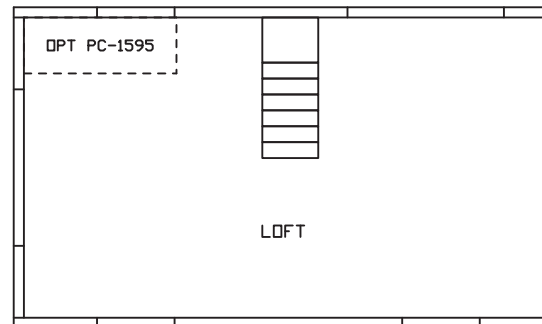

# Owenton

Country Manor Series

399 SQ. FT. (Approximate) 1 Bedroom, 1 Bath, Loft

**Park Models**  
"Factory Direct Value" **DIRECT**

Last Updated: 4-18-22