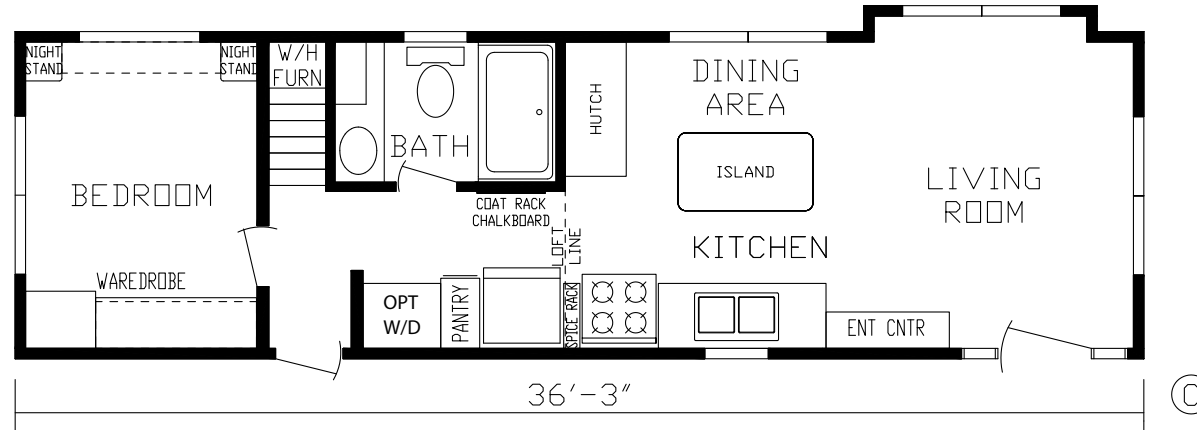

# Owenton

Country Manor Series

399 SQ. FT. (Approximate) 1 Bedroom, 1 Bath, Loft

**Park Models**  
"Factory Direct Value" **DIRECT**

Last Updated: 4-18-22

## Loft

**FACTORY EXPO HOME CENTERS**  
2225 E. Market St.  
Nappanee IN 46550

**NP.ParkModelsDirect.com | 1-800-691-2871**

**IMPORTANT:** Alta Cima Corp reserves the right to modify, cancel or substitute products or features of this event at any time without prior notice or obligation. Pictures and other promotional materials are representative and may depict or contain floor plans, square footages, elevations, options, upgrades, extra design features, decorations, floor coverings, specialty light fixtures, custom paint and wall coverings, window treatments, landscaping, sound and alarm systems, furnishings, appliances, and other designer/decorator features and amenities that are not included as part of the home and/or may not be available at all locations. Home, pricing and community information is subject to change, and homes to prior sale, at any time without notice or obligation. ©2020 Alta Cima Corp. All rights reserved.