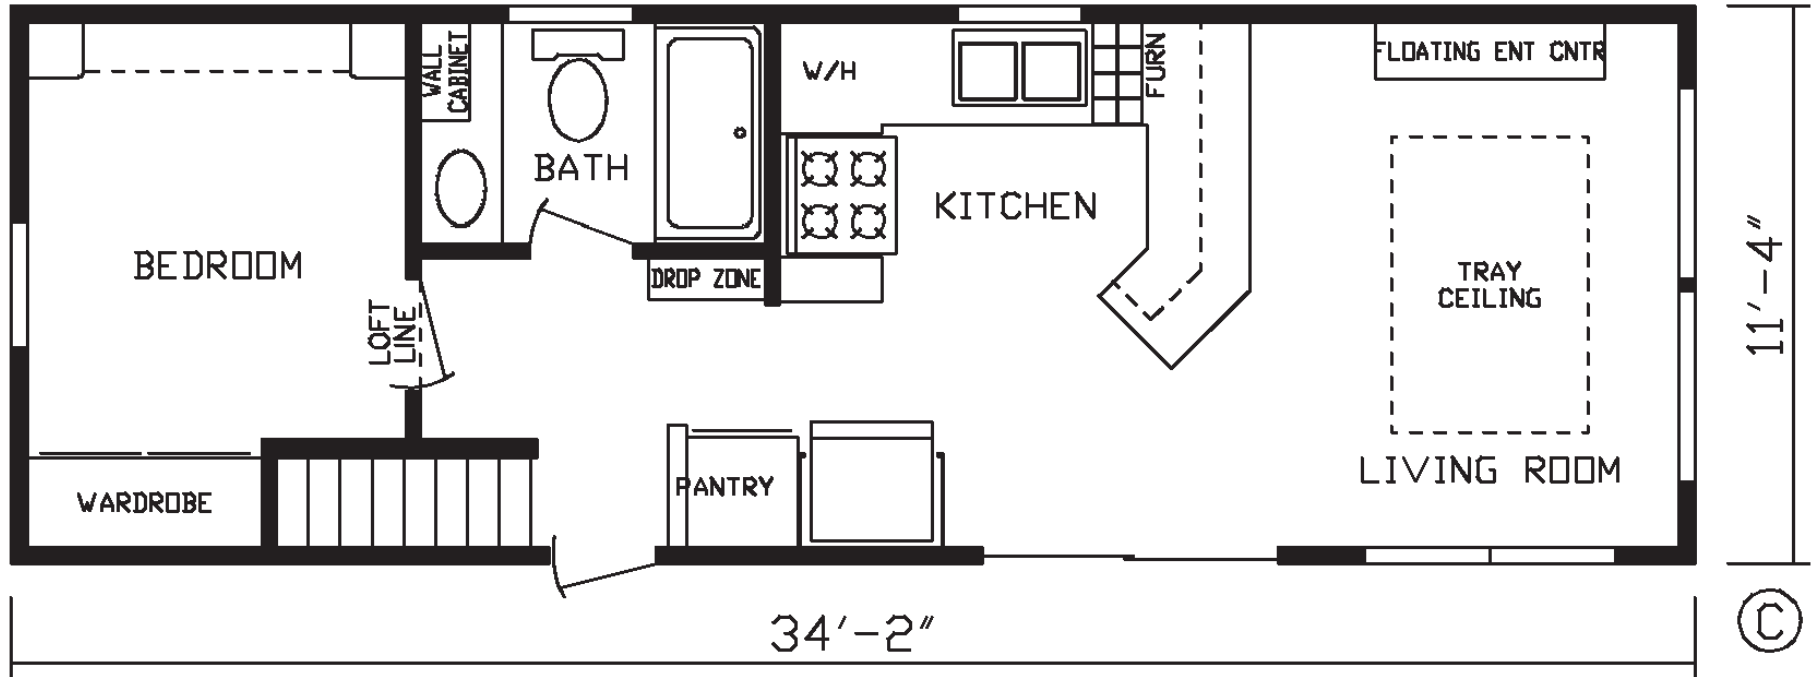

Robindale

Cavco 150 Series

387 SQ. FT. (Approximate) 1 Bedroom, 1 Bath

Park Models
"Factory Direct Value" **DIRECT**

Last Updated: 8-19-24

FACTORY EXPO HOME CENTERS
2225 E. Market St.
Nappanee IN 46550

NP.ParkModelsDirect.com | 1-800-691-2871