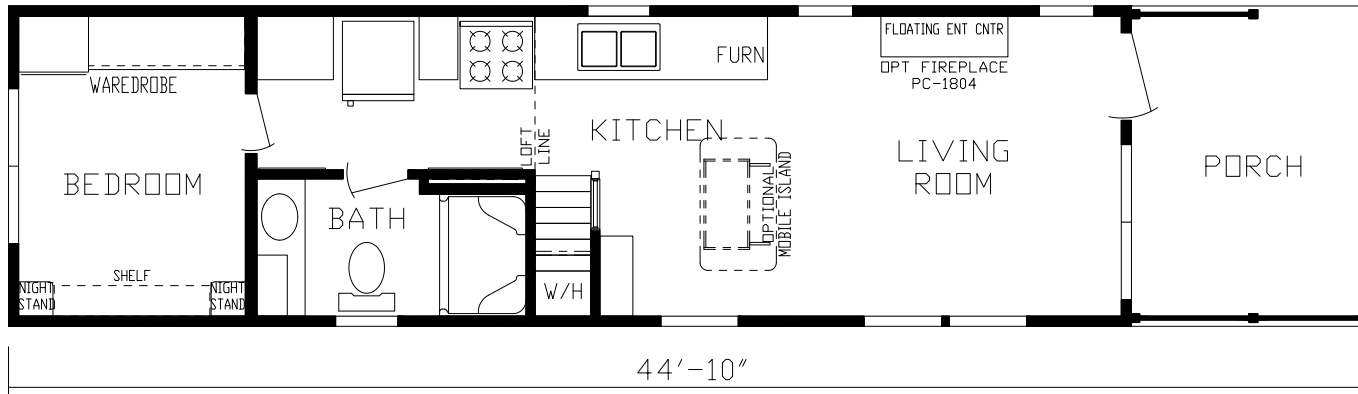

Roselawn

Cavco 150 Series

386 SQ. FT. (Approximate) 1 Bedroom, 1 Bath

Park Models
"Factory Direct Value" **DIRECT**

Last Updated: 4-18-22

Loft

**R01 Opt
Stacked
Washer / Dryer**

©

FACTORY EXPO HOME CENTERS
2225 E. Market St.
Nappanee IN 46550

NP.ParkModelsDirect.com | 1-800-691-2871

IMPORTANT: Alta Cima Corp reserves the right to modify, cancel or substitute products or features of this event at any time without prior notice or obligation. Pictures and other promotional materials are representative and may depict or contain floor plans, square footages, elevations, options, upgrades, extra design features, decorations, floor coverings, specialty light fixtures, custom paint and wall coverings, window treatments, landscaping, sound and alarm systems, furnishings, appliances, and other designer/decorator features and amenities that are not included as part of the home and/or may not be available at all locations. Home, pricing and community information is subject to change, and homes to prior sale, at any time without notice or obligation. ©2020 Alta Cima Corp. All rights reserved.