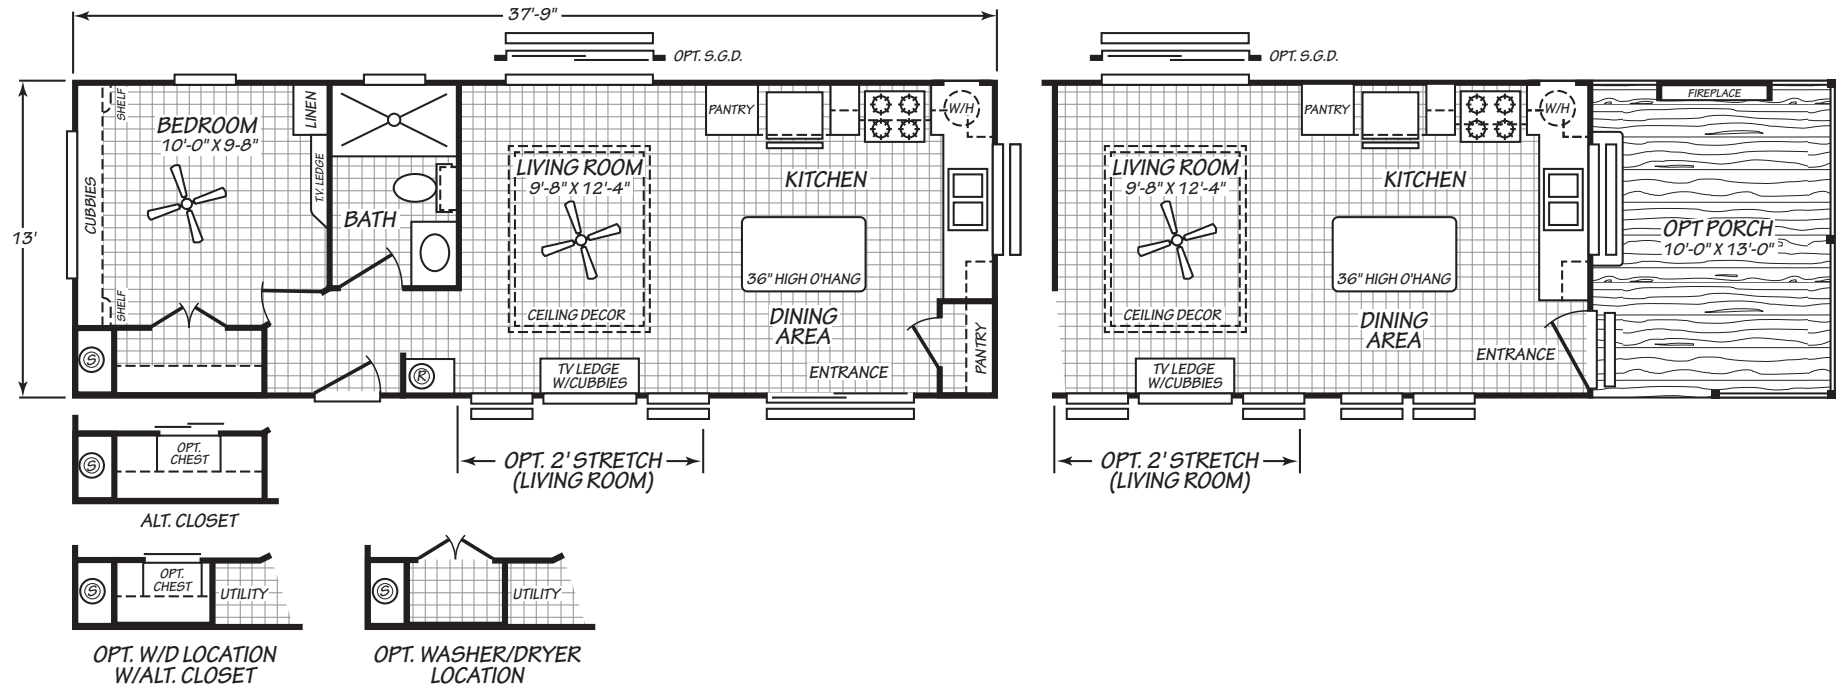

Arredondo

Lake Charles Series

491 SQ. FT. (Approximate) 1 Bedroom, 1 Bath

Last Updated: 6-21-23

FACTORY EXPO HOME CENTERS
 931 NW 37th Ave.
 Ocala, Florida 34475

MHFactoryDirect.com | 1-800-965-7521

IMPORTANT: Alta Cima Corp reserves the right to modify, cancel or substitute products or features of this event at any time without prior notice or obligation. Pictures and other promotional materials are representative and may depict or contain floor plans, square footages, elevations, options, upgrades, extra design features, decorations, floor coverings, specialty light fixtures, custom paint and wall coverings, window treatments, landscaping, sound and alarm systems, furnishings, appliances, and other designer/decorator features and amenities that are not included as part of the home and/or may not be available at all locations. Home, pricing and community information is subject to change, and homes to prior sale, at any time without notice or obligation. ©2020 Alta Cima Corp. All rights reserved.