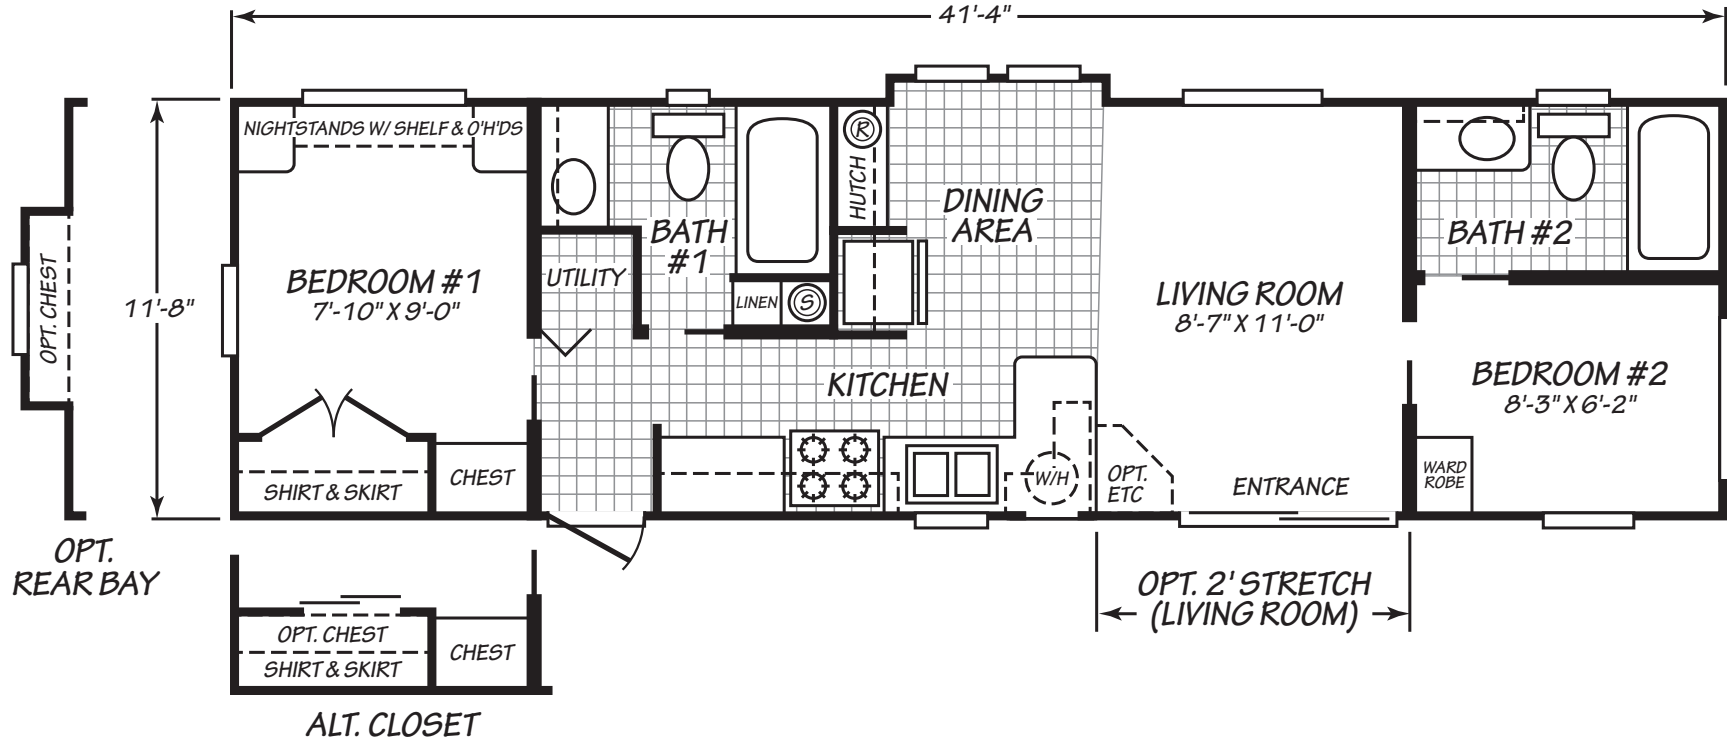

Beauclair

Coastal Cottage Series

482 SQ. FT. (Approximate) 2 Bedroom, 2 Bath

Last Updated: 2-27-23

FACTORY EXPO HOME CENTERS
 931 NW 37th Ave.
 Ocala, Florida 34475

MHFactoryDirect.com | 1-800-965-7521

IMPORTANT: Alta Cima Corp reserves the right to modify, cancel or substitute products or features of this event at any time without prior notice or obligation. Pictures and other promotional materials are representative and may depict or contain floor plans, square footages, elevations, options, upgrades, extra design features, decorations, floor coverings, specialty light fixtures, custom paint and wall coverings, window treatments, landscaping, sound and alarm systems, furnishings, appliances, and other designer/decorator features and amenities that are not included as part of the home and/or may not be available at all locations. Home, pricing and community information is subject to change, and homes to prior sale, at any time without notice or obligation. ©2020 Alta Cima Corp. All rights reserved.