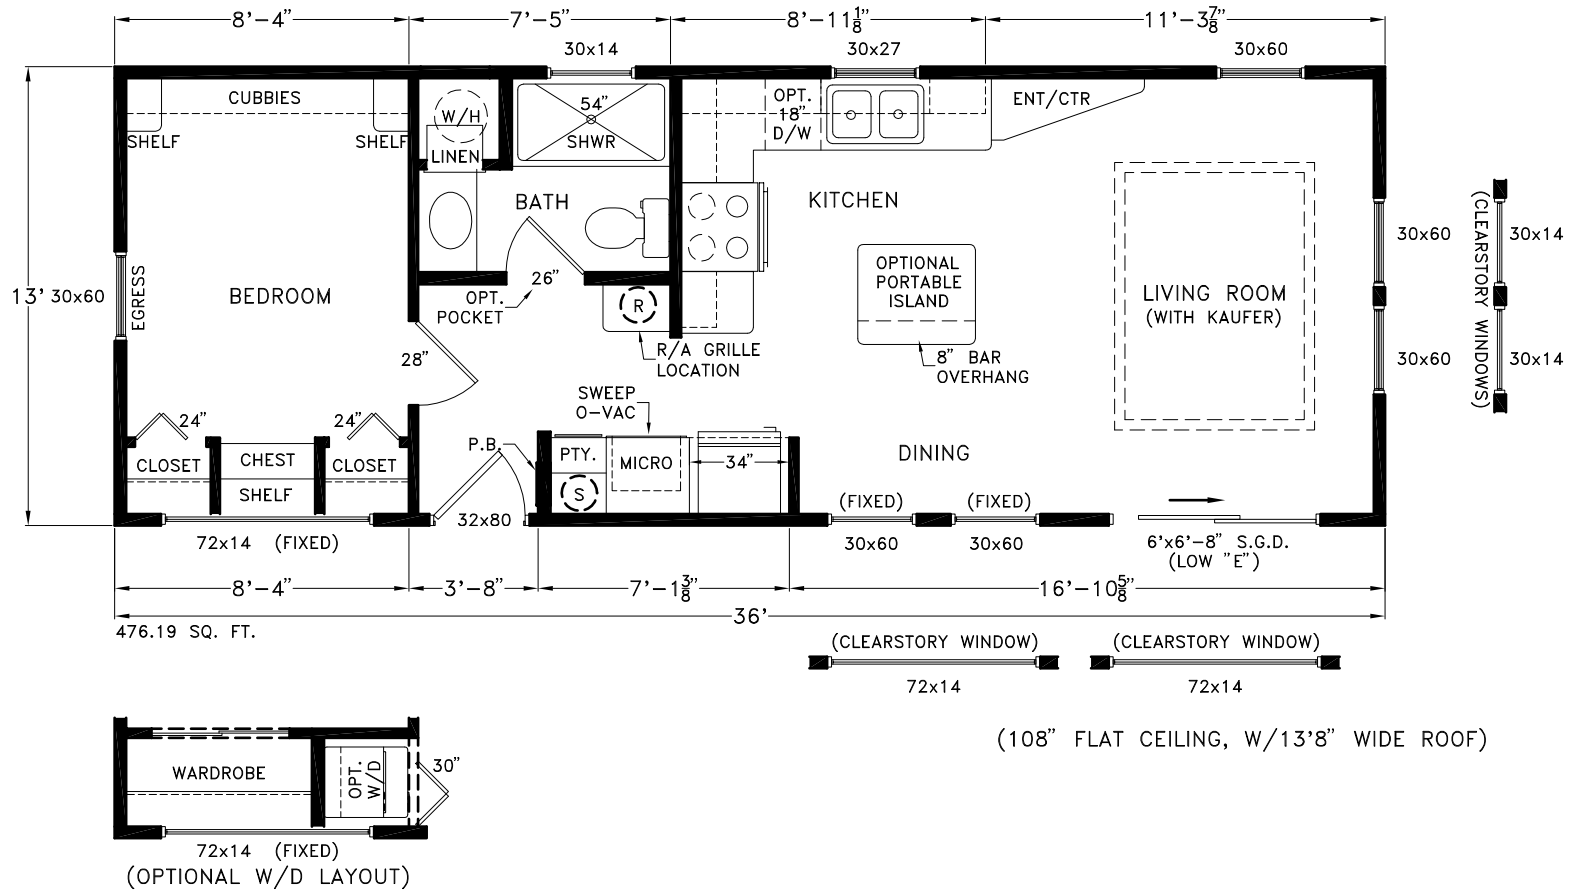

Dunellon

Lake Charles Series

476 SQ. FT. (Approximate) 1 Bedroom, 1 Bath

Last Updated: 1-27-21

FACTORY EXPO HOME CENTERS
 931 NW 37th Ave.
 Ocala, Florida 34475

MHFactoryDirect.com | 1-800-965-7521

IMPORTANT: Alta Cima Corp reserves the right to modify, cancel or substitute products or features of this event at any time without prior notice or obligation. Pictures and other promotional materials are representative and may depict or contain floor plans, square footages, elevations, options, upgrades, extra design features, decorations, floor coverings, specialty light fixtures, custom paint and wall coverings, window treatments, landscaping, sound and alarm systems, furnishings, appliances, and other designer/decorator features and amenities that are not included as part of the home and/or may not be available at all locations. Home, pricing and community information is subject to change, and homes to prior sale, at any time without notice or obligation. ©2020 Alta Cima Corp. All rights reserved.