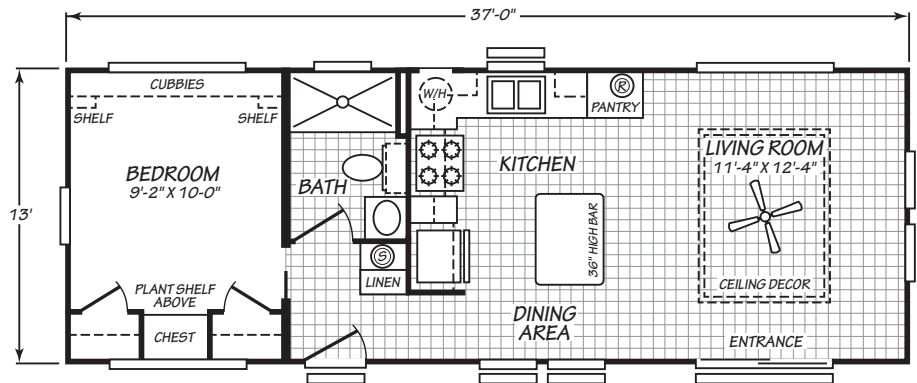

Harney

Lake Charles Series

481 SQ. FT. (Approximate) 1 Bedroom, 1 Bath

Last Updated: 6-21-23

ALT. CLOSETS

OPT. STACK WASHER/DRYER SPACE

ALT. CLOSET W/OPT. STACK WASHER/DRYER SPACE

FACTORY EXPO HOME CENTERS