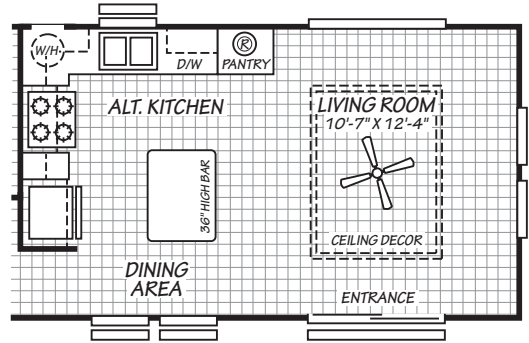

Harney

Lake Charles Series

481 SQ. FT. (Approximate) 1 Bedroom, 1 Bath

Last Updated: 6-21-23

ALT. CLOSETS

OPT. STACK WASHER/DRYER SPACE

ALT. CLOSET W/OPT. STACK WASHER/DRYER SPACE

FACTORY EXPO HOME CENTERS