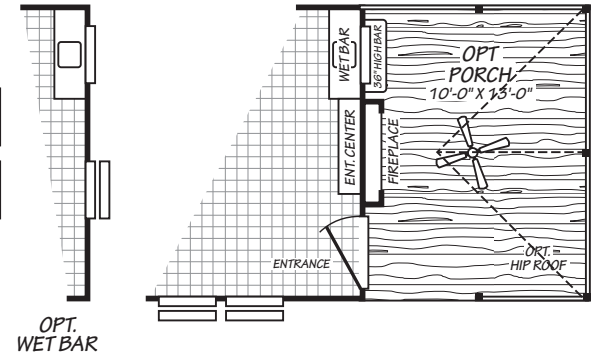

Harney

Lake Charles Series

481 SQ. FT. (Approximate) 1 Bedroom, 1 Bath

Last Updated: 6-21-23

ALT. CLOSETS

OPT. STACK WASHER/DRYER SPACE

ALT. CLOSET W/OPT. STACK WASHER/DRYER SPACE

FACTORY EXPO HOME CENTERS