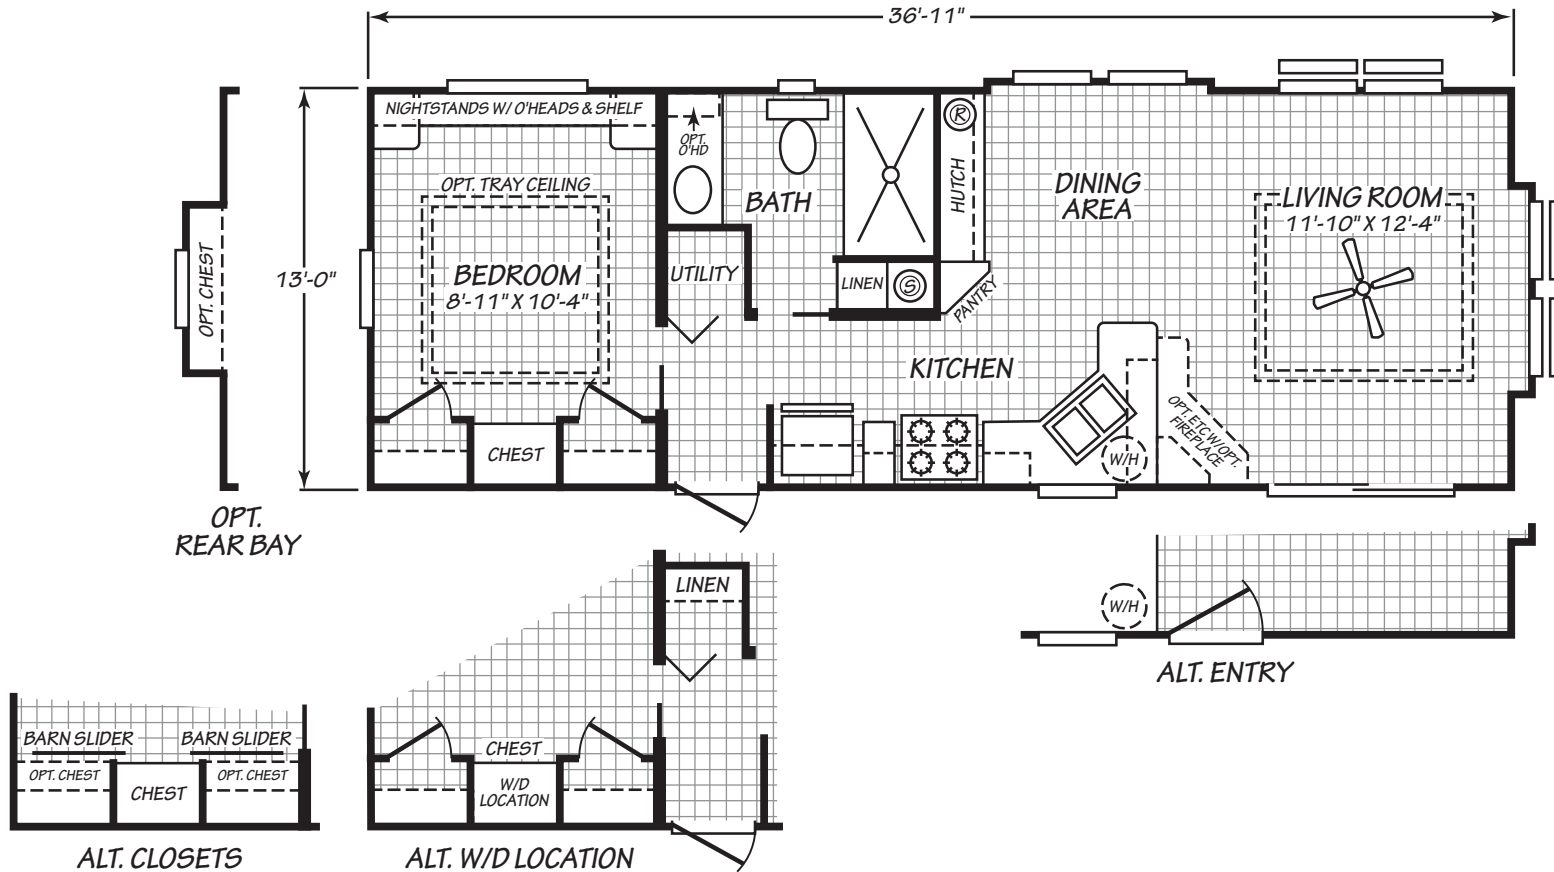

# Kendale

Hawk Elite Series

493 SQ. FT. (Approximate) 1 Bedroom, 1 Bath

Last Updated: 6-20-23

**FACTORY EXPO HOME CENTERS**  
 931 NW 37th Ave.  
 Ocala, Florida 34475

**MHFactoryDirect.com | 1-800-965-7521**