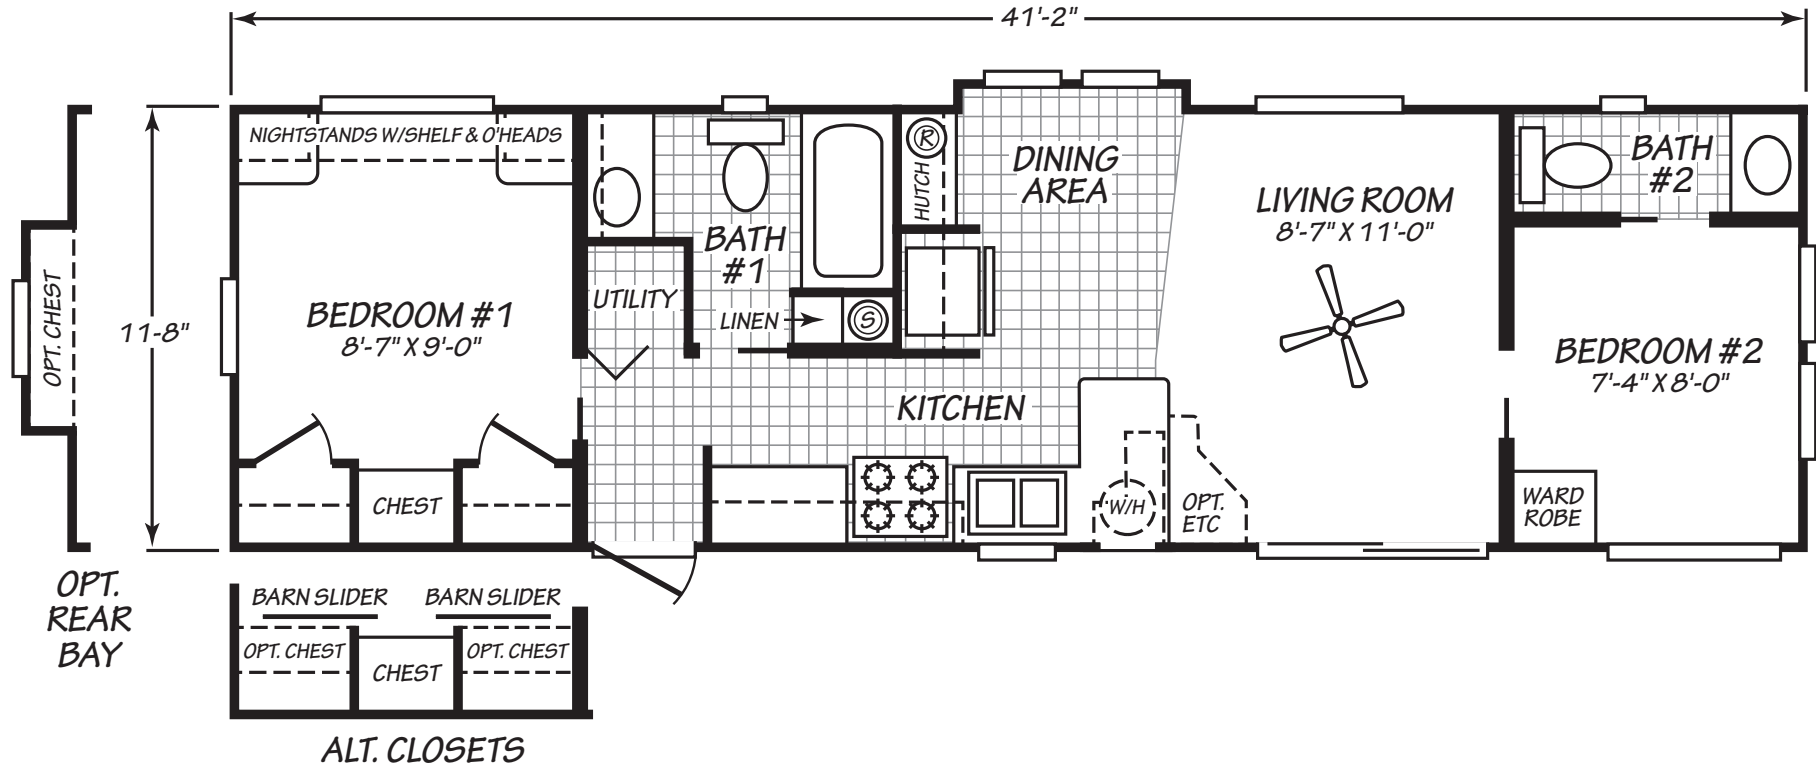

# Marot

Hawk Series

480 SQ. FT. (Approximate) 2 Bedroom, 1.5 Bath

Last Updated: 6-20-23

**FACTORY EXPO HOME CENTERS**  
 931 NW 37th Ave.  
 Ocala, Florida 34475

**MHFactoryDirect.com | 1-800-965-7521**

**IMPORTANT:** Alta Cima Corp reserves the right to modify, cancel or substitute products or features of this event at any time without prior notice or obligation. Pictures and other promotional materials are representative and may depict or contain floor plans, square footages, elevations, options, upgrades, extra design features, decorations, floor coverings, specialty light fixtures, custom paint and wall coverings, window treatments, landscaping, sound and alarm systems, furnishings, appliances, and other designer/decorator features and amenities that are not included as part of the home and/or may not be available at all locations. Home, pricing and community information is subject to change, and homes to prior sale, at any time without notice or obligation. ©2020 Alta Cima Corp. All rights reserved.