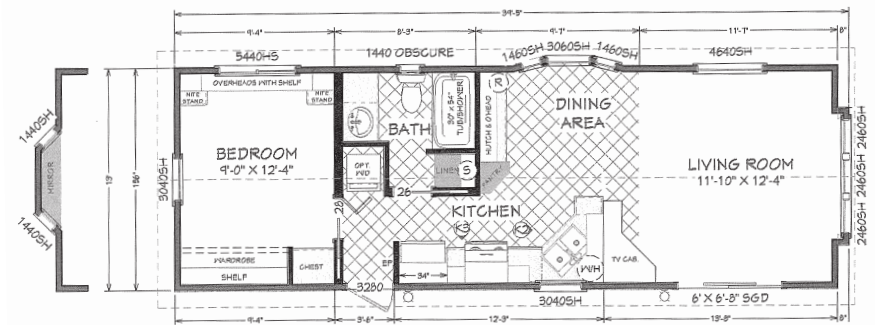

Poinsett

Coastal Cottage Series

499 SQ. FT. (Approximate) 1 Bedroom, 1 Bath

Last Updated: 2-9-21

493.27 SQ. FT. STD.
498.97 SQ. FT. W/OPT. CHEST BAY

Optional Stretched Version

FACTORY EXPO HOME CENTERS
931 NW 37th Ave.
Ocala, Florida 34475