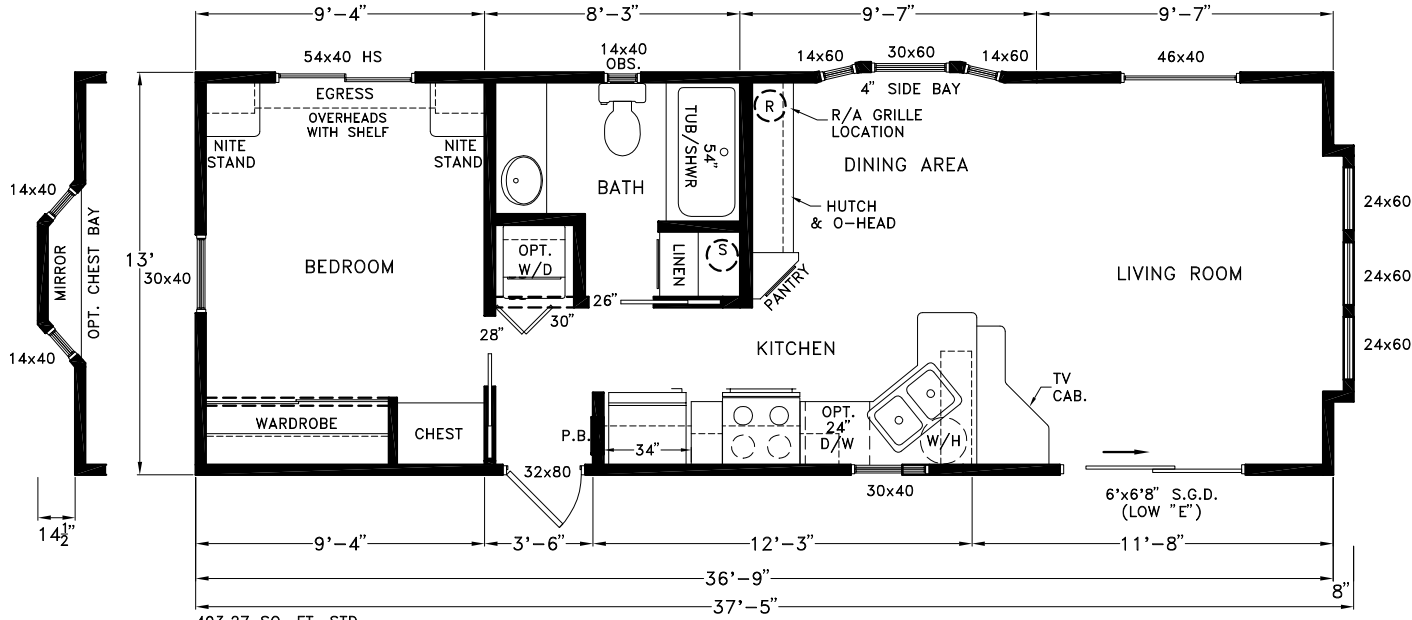

Poinsett

Coastal Cottage Series

499 SQ. FT. (Approximate) 1 Bedroom, 1 Bath

Last Updated: 2-9-21

493.27 SQ. FT. STD.
498.97 SQ. FT. W/OPT. CHEST BAY

Optional Stretched Version

FACTORY EXPO HOME CENTERS
931 NW 37th Ave.
Ocala, Florida 34475