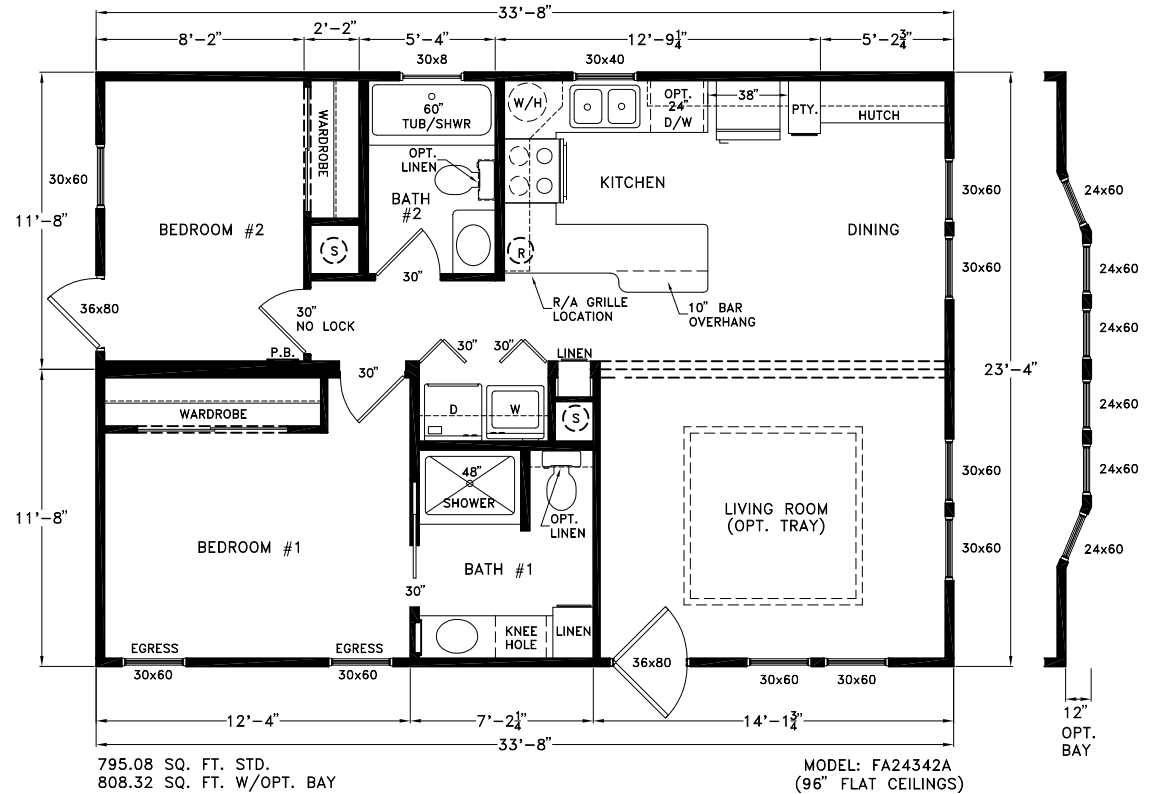

# Rousseau

Cape Manor Series

795 SQ. FT. (Approximate) 2 Bedroom, 2 Bath

Last Updated: 6-7-21

**FACTORY EXPO HOME CENTERS**  
931 NW 37th Ave.  
Ocala, Florida 34475

**MHFactoryDirect.com | 1-800-965-7521**