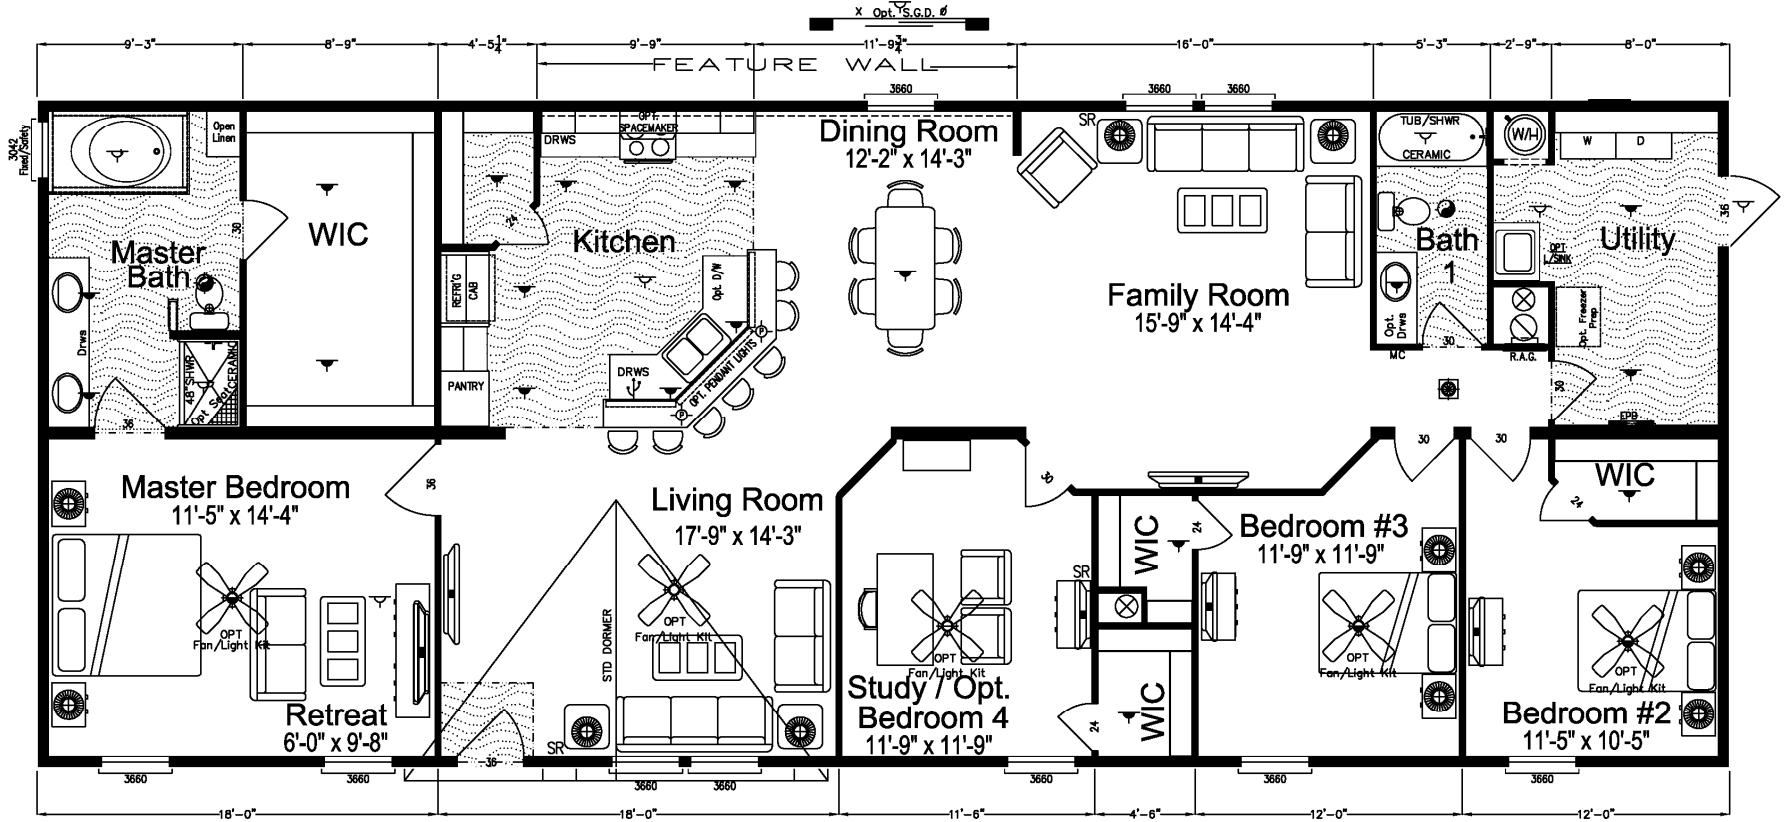

# Screenen

Cape Manor Series

2,280 SQ. FT. (Approximate) 4 Bedroom, 2 Bath

Last Updated: 6-1-21

**FACTORY EXPO HOME CENTERS**  
931 NW 37th Ave.  
Ocala, Florida 34475

**MHFactoryDirect.com | 1-800-965-7521**