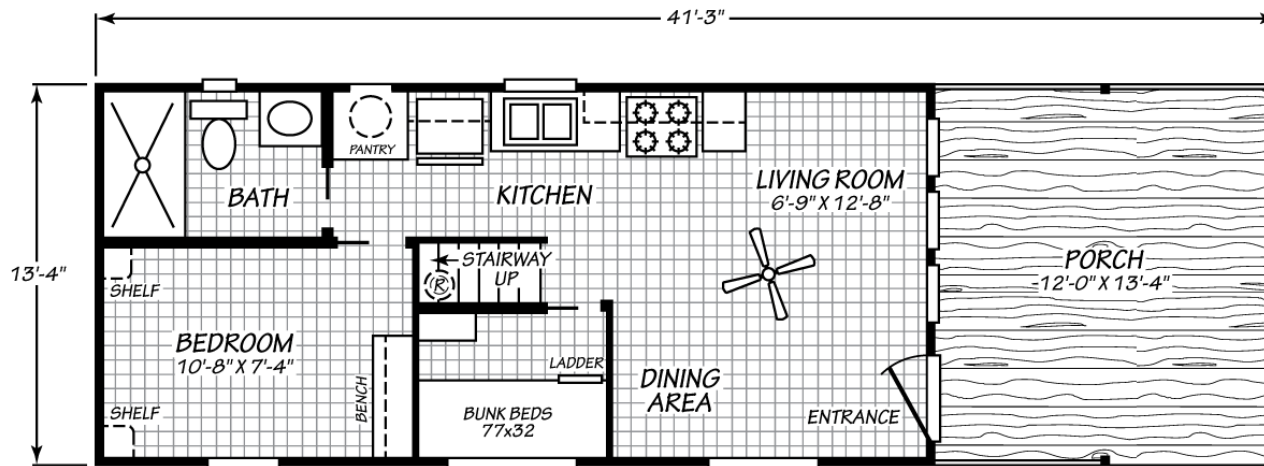

Tamiami

Eagle Loft Series

390 SQ. FT. (Approximate) 2 Bedroom, 1 Bath

Last Updated: 4-24-24

FACTORY EXPO HOME CENTERS
 931 NW 37th Ave.
 Ocala, Florida 34475

CE.ParkModelsDirect.com | 1-800-965-7521

IMPORTANT: Alta Cima Corp reserves the right to modify, cancel or substitute products or features of this event at any time without prior notice or obligation. Pictures and other promotional materials are representative and may depict or contain floor plans, square footages, elevations, options, upgrades, extra design features, decorations, floor coverings, specialty light fixtures, custom paint and wall coverings, window treatments, landscaping, sound and alarm systems, furnishings, appliances, and other designer/decorator features and amenities that are not included as part of the home and/or may not be available at all locations. Home, pricing and community information is subject to change, and homes to prior sale, at any time without notice or obligation. ©2020 Alta Cima Corp. All rights reserved.