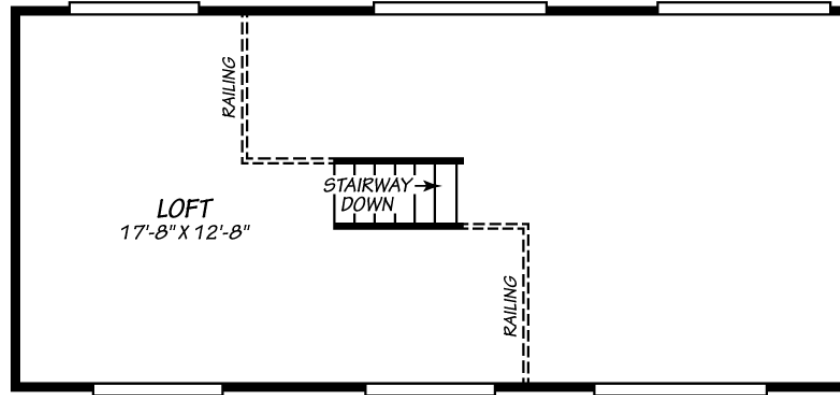

Tamiami

Eagle Loft Series

390 SQ. FT. (Approximate) 2 Bedroom, 1 Bath

Last Updated: 4-24-24

FACTORY EXPO HOME CENTERS
 931 NW 37th Ave.
 Ocala, Florida 34475

CE.ParkModelsDirect.com | 1-800-965-7521

IMPORTANT: Alta Cima Corp reserves the right to modify, cancel or substitute products or features of this event at any time without prior notice or obligation. Pictures and other promotional materials are representative and may depict or contain floor plans, square footages, elevations, options, upgrades, extra design features, decorations, floor coverings, specialty light fixtures, custom paint and wall coverings, window treatments, landscaping, sound and alarm systems, furnishings, appliances, and other designer/decorator features and amenities that are not included as part of the home and/or may not be available at all locations. Home, pricing and community information is subject to change, and homes to prior sale, at any time without notice or obligation. ©2020 Alta Cima Corp. All rights reserved.