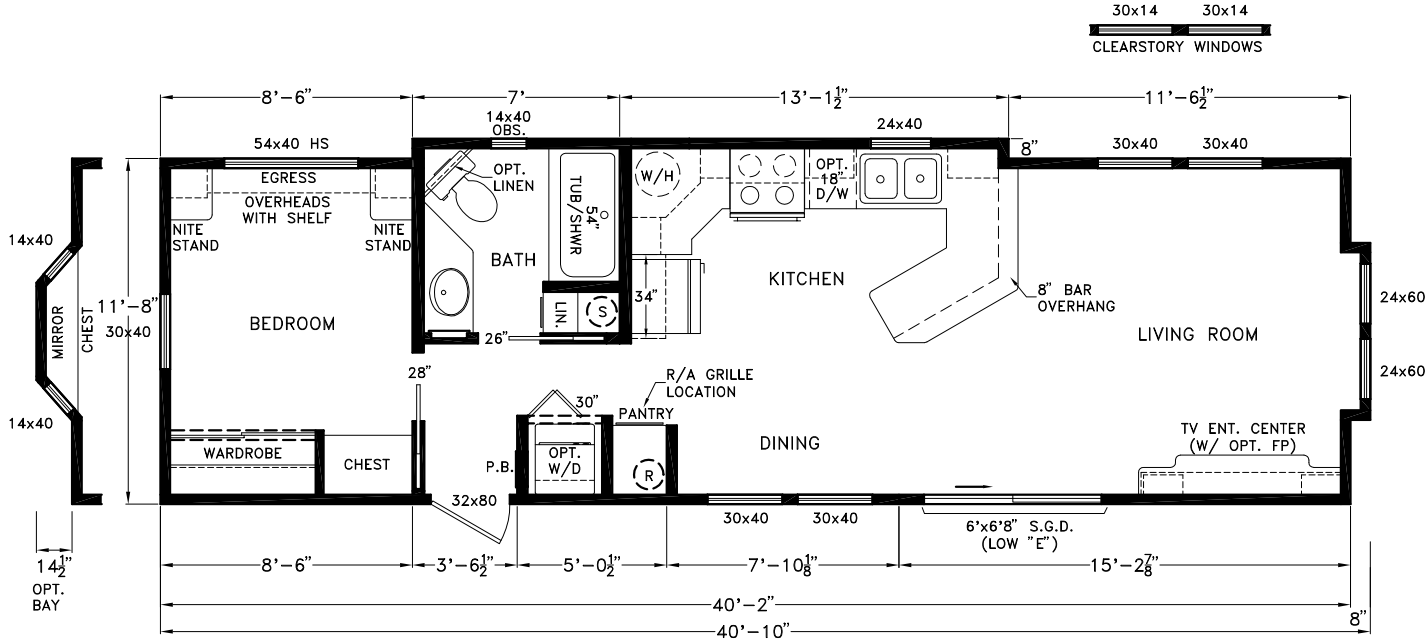

Weir

Coastal Cottage Series

499 SQ. FT. (Approximate) 1 Bedroom, 1 Bath

Last Updated: 2-9-21

494.03 SQ. FT. STD.
499.74 SQ. FT. W/OPT. CHEST BAY

Optional Stretched Version

FACTORY EXPO HOME CENTERS
931 NW 37th Ave.
Ocala, Florida 34475