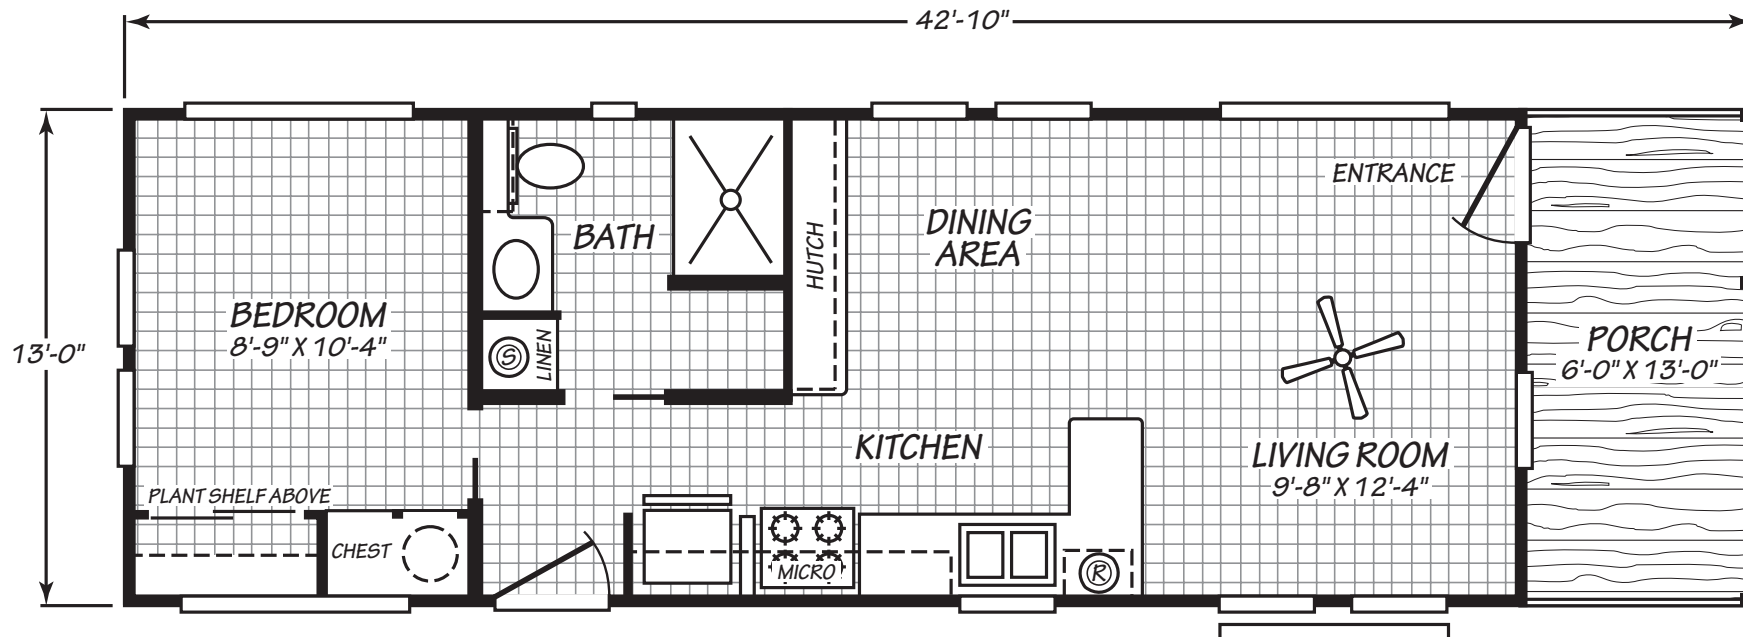

Winton

Hawk Series

478 SQ. FT. (Approximate) 1 Bedroom, 1 Bath

Last Updated: 7-2-24

FACTORY EXPO HOME CENTERS
931 NW 37th Ave.
Ocala, Florida 34475

MHFactoryDirect.com | 1-800-965-7521

IMPORTANT: Alta Cima Corp reserves the right to modify, cancel or substitute products or features of this event at any time without prior notice or obligation. Pictures and other promotional materials are representative and may depict or contain floor plans, square footages, elevations, options, upgrades, extra design features, decorations, floor coverings, specialty light fixtures, custom paint and wall coverings, window treatments, landscaping, sound and alarm systems, furnishings, appliances, and other designer/decorator features and amenities that are not included as part of the home and/or may not be available at all locations. Home, pricing and community information is subject to change, and homes to prior sale, at any time without notice or obligation. ©2020 Alta Cima Corp. All rights reserved.