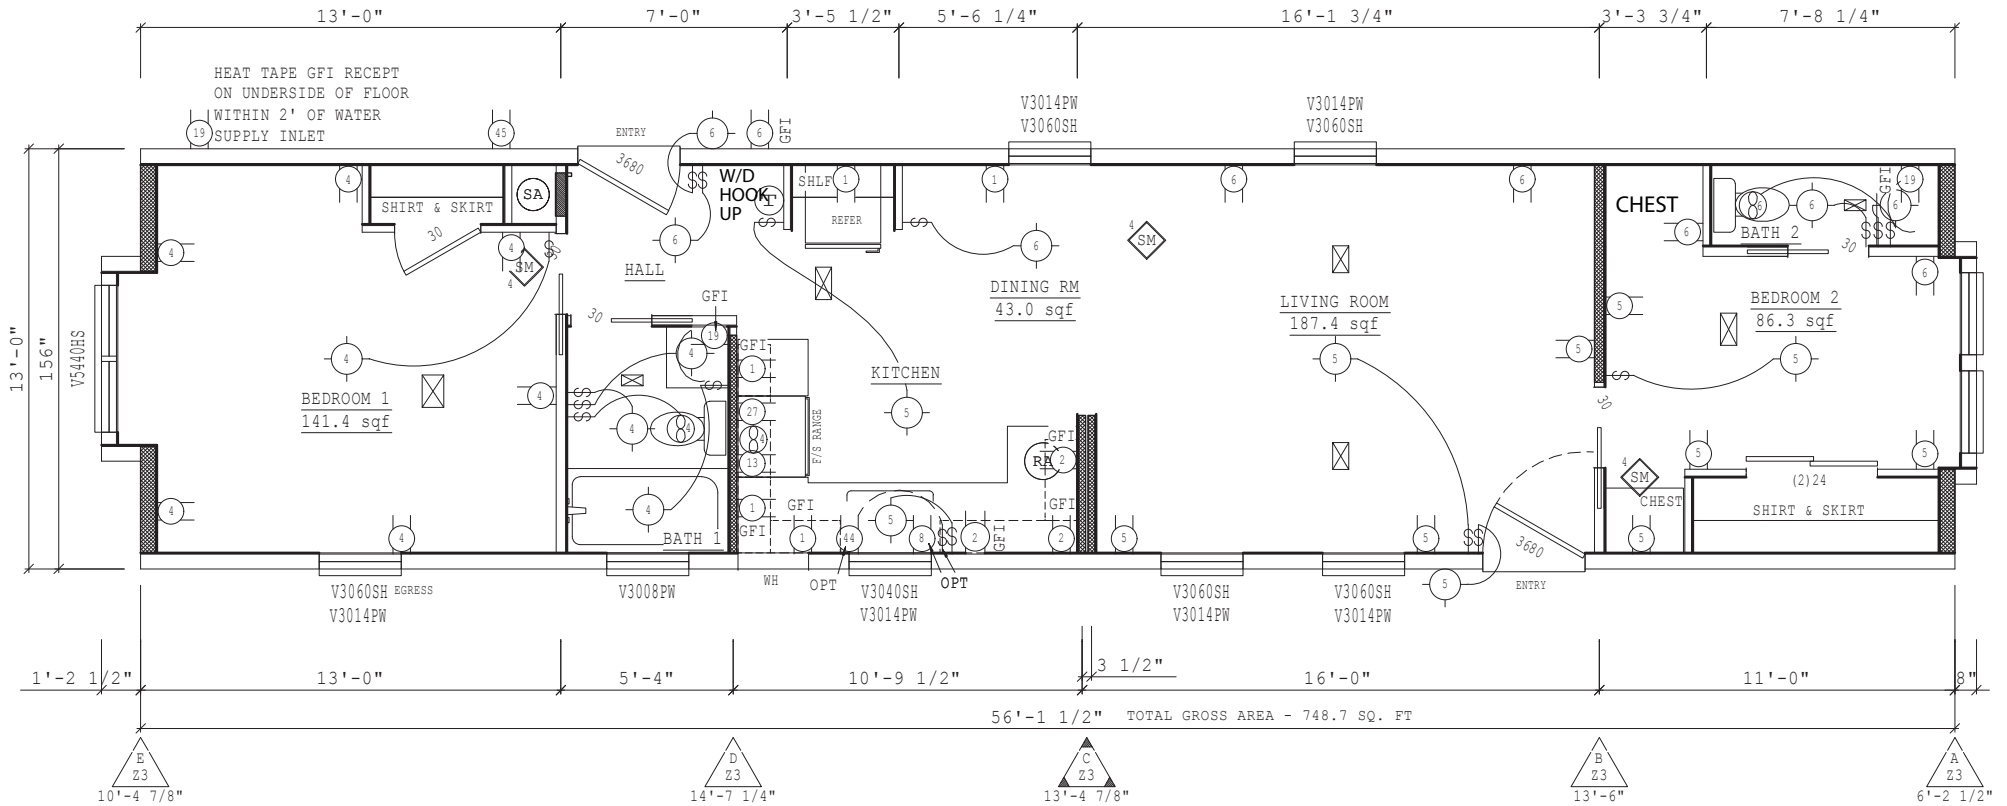

# Yates

Falcon Series

749 SQ. FT. (Approximate) 2 Bedroom, 1.5 Bath

Last Updated: 1-13-25

**FACTORY EXPO HOME CENTERS**  
931 NW 37th Ave.  
Ocala, Florida 34475

**CE.ParkModelsDirect.com | 1-800-965-7521**