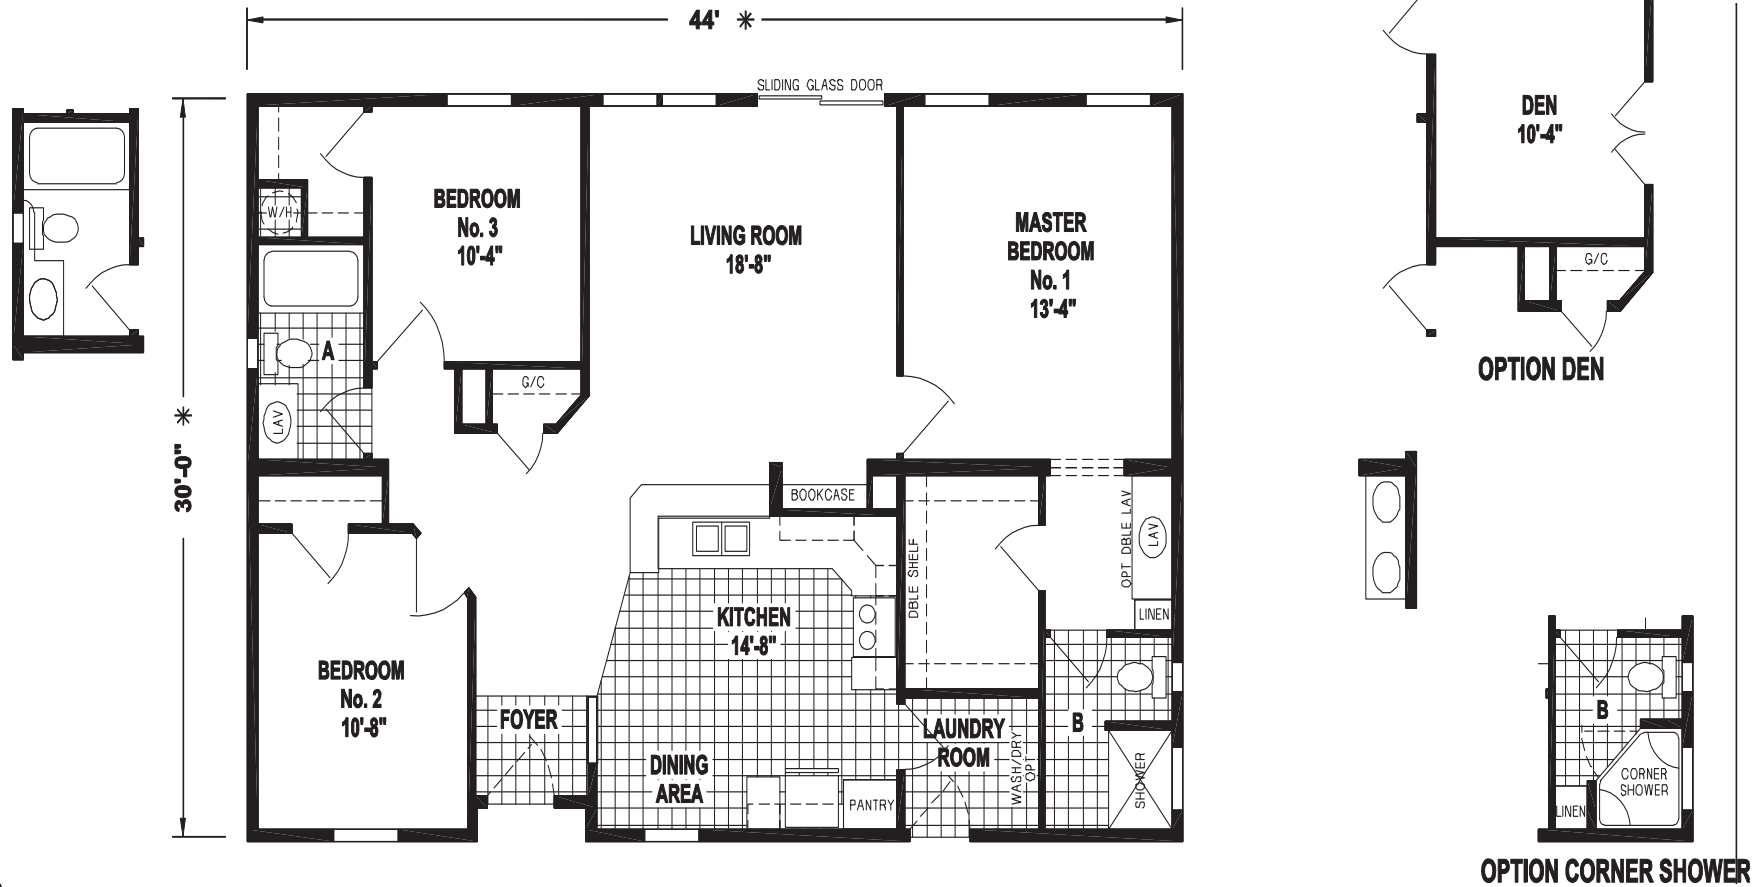

Abbeville

Silver Springs Limited Series

Factory Expo

"Factory Direct Pricing" HOME CENTERS

3 Bedroom, 2 Bath
Approx. 1,335 Sq. Ft.

Last Updated: 1-21-19

I authorize Factory Expo to build my house, per this plan.