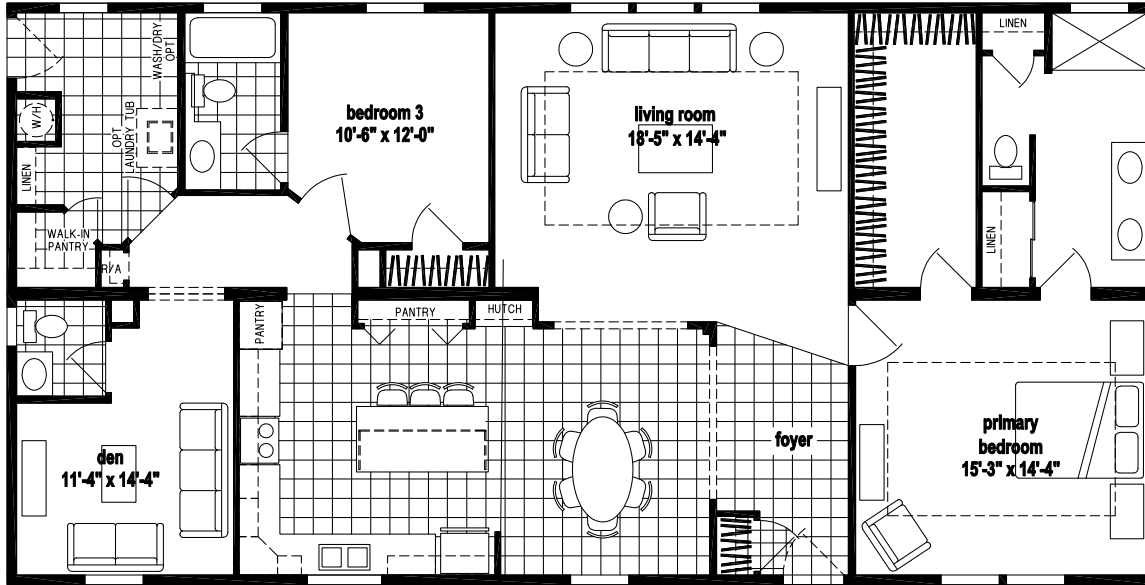

Alma

Silver Springs Limited Series

1833 SQ. FT. (Approximate) 2 Bedrooms, 2 Baths

Last Updated: 1-23-25

OBSOLETE OPTION

OBSOLETE OPTION

FACTORY EXPO HOME CENTERS
1230 SW 10th St.
Ocala, FL 34471

FloridaFactoryDirect.com | 1-800-748-2654