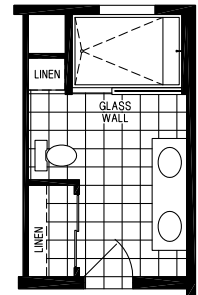

Alma

Silver Springs Limited Series

1833 SQ. FT. (Approximate) 2 Bedrooms, 2 Baths

Last Updated: 1-23-25

OBSOLETE OPTION

OBSOLETE OPTION

FACTORY EXPO HOME CENTERS
1230 SW 10th St.
Ocala, FL 34471

FloridaFactoryDirect.com | 1-800-748-2654