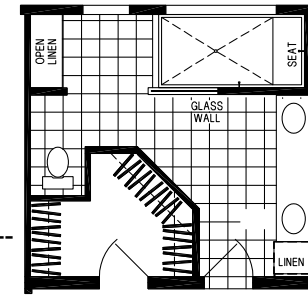

Alma

Silver Springs Limited Series

1833 SQ. FT. (Approximate) 2 Bedrooms, 2 Baths

Last Updated: 1-23-25

OBSOLETE OPTION

OBSOLETE OPTION

FACTORY EXPO HOME CENTERS
1230 SW 10th St.
Ocala, FL 34471

FloridaFactoryDirect.com | 1-800-748-2654