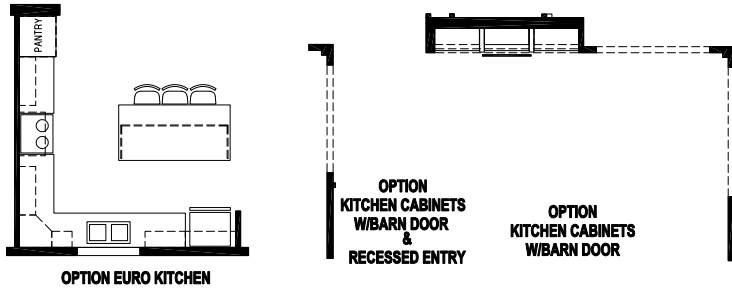

Alma

Silver Springs Limited Series

1833 SQ. FT. (Approximate) 2 Bedrooms, 2 Baths

Last Updated: 1-23-25

OBSOLETE OPTION

OBSOLETE OPTION

FACTORY EXPO HOME CENTERS
1230 SW 10th St.
Ocala, FL 34471

FloridaFactoryDirect.com | 1-800-748-2654