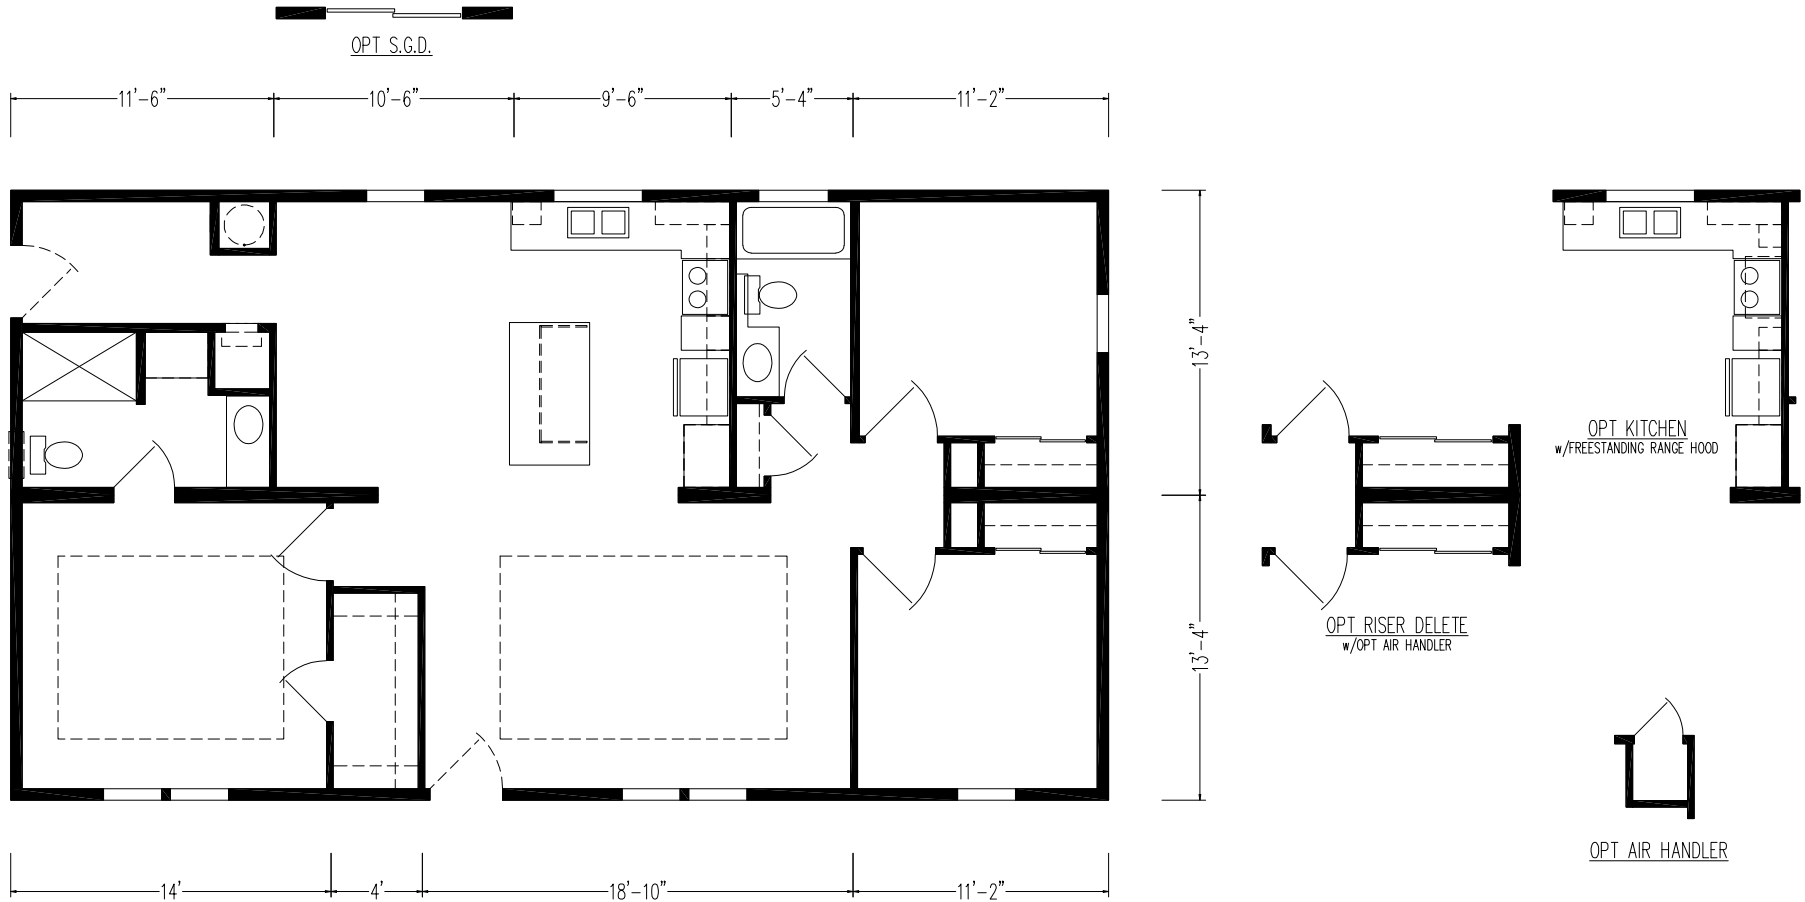

# Barrett

Silver Springs Limited Series

1344 SQ. FT. (Approximate) 3 Bedrooms, 2 Baths

Last Updated: 10-31-24

**FACTORY EXPO HOME CENTERS**  
1230 SW 10th St.  
Ocala, FL 34471

**FloridaFactoryDirect.com | 1-800-748-2654**