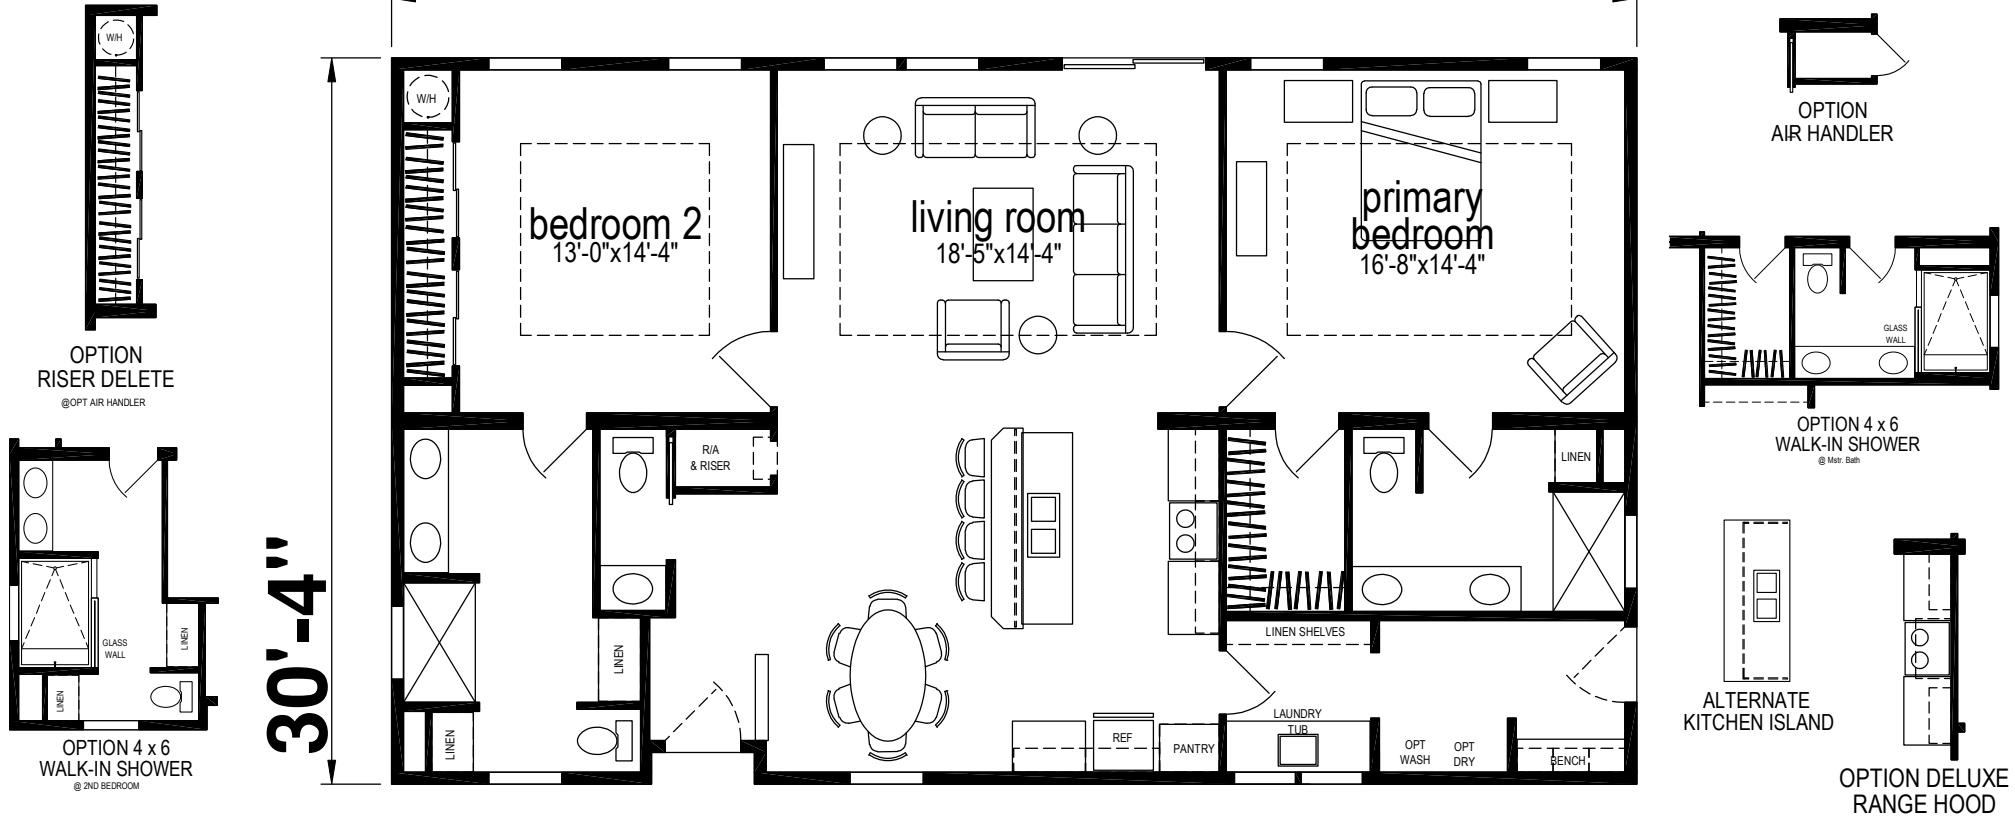

Bora Bora

Silver Springs Limited Series

1,577 SQ. FT. (Approximate) 2 Bedrooms, 2.5 Baths

Last Updated: 3-20-22

52'-0"

30'-4"

FACTORY EXPO HOME CENTERS
1230 SW 10th St.
Ocala, FL 34471

FloridaFactoryDirect.com | 1-800-748-2654