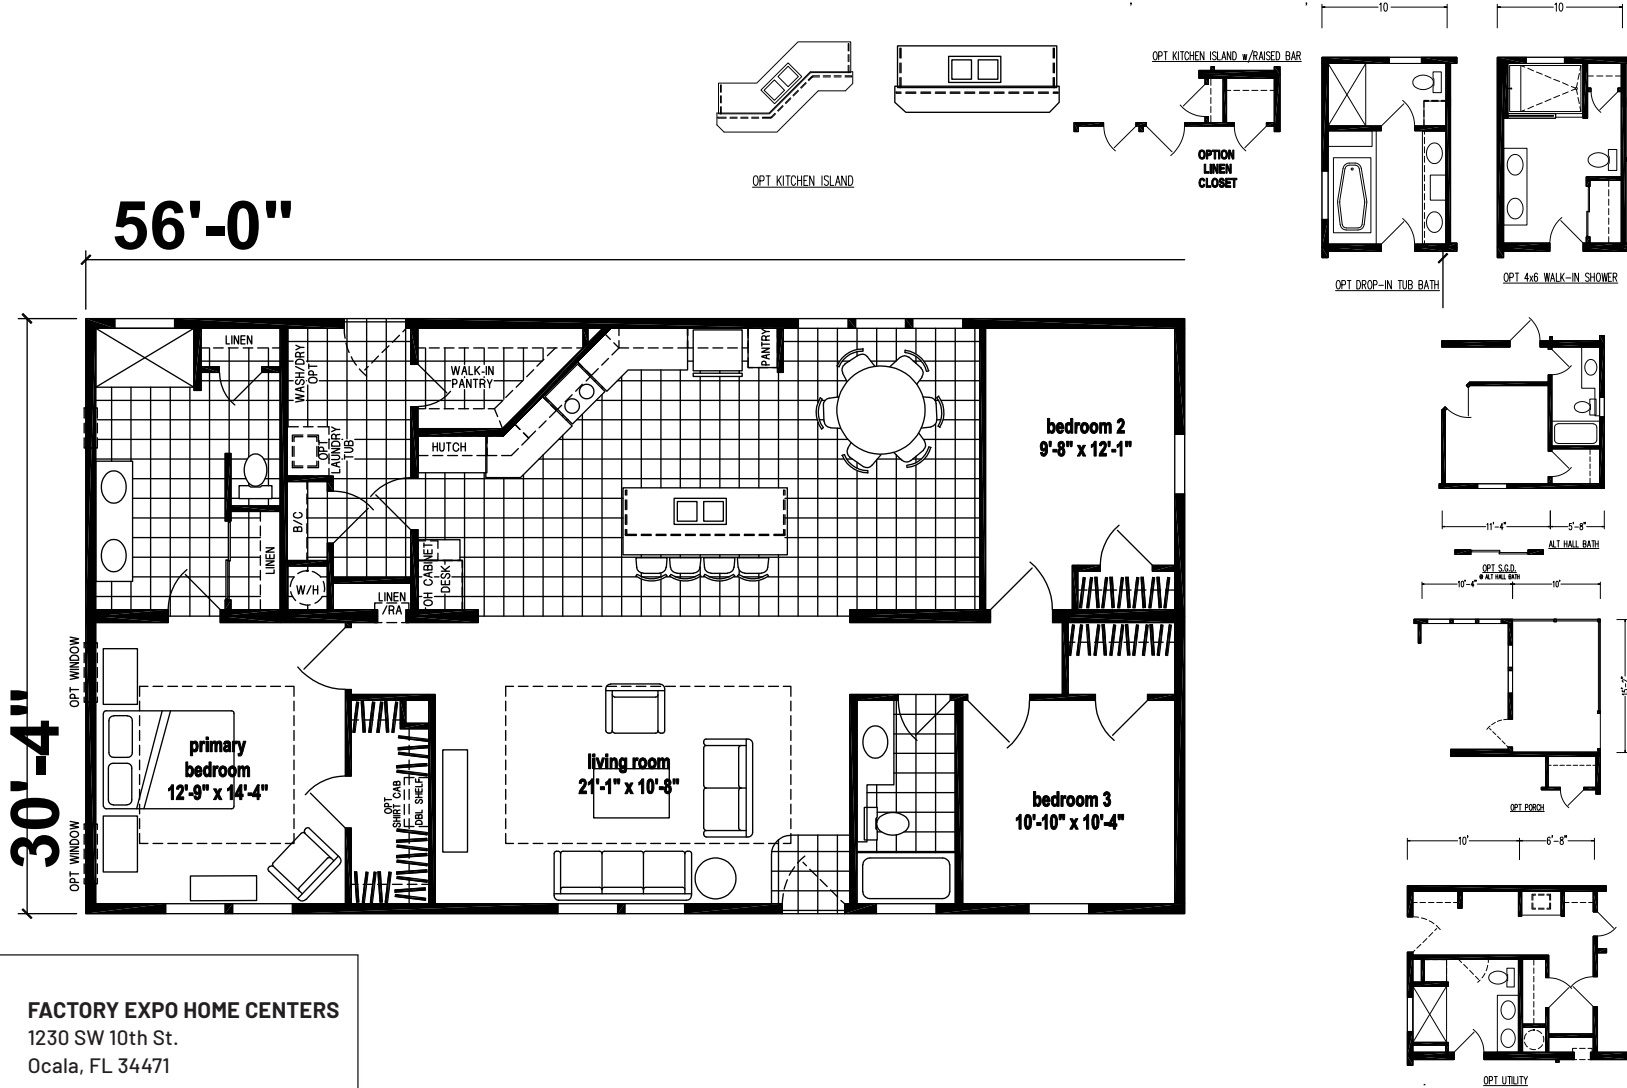

# Braselton

Silver Springs Limited Series

1,698 SQ. FT. (Approximate) 3 Bedrooms, 2 Baths

Last Updated: 4-7-23

**FACTORY EXPO HOME CENTERS**  
1230 SW 10th St.  
Ocala, FL 34471

**FloridaFactoryDirect.com | 1-800-748-2654**