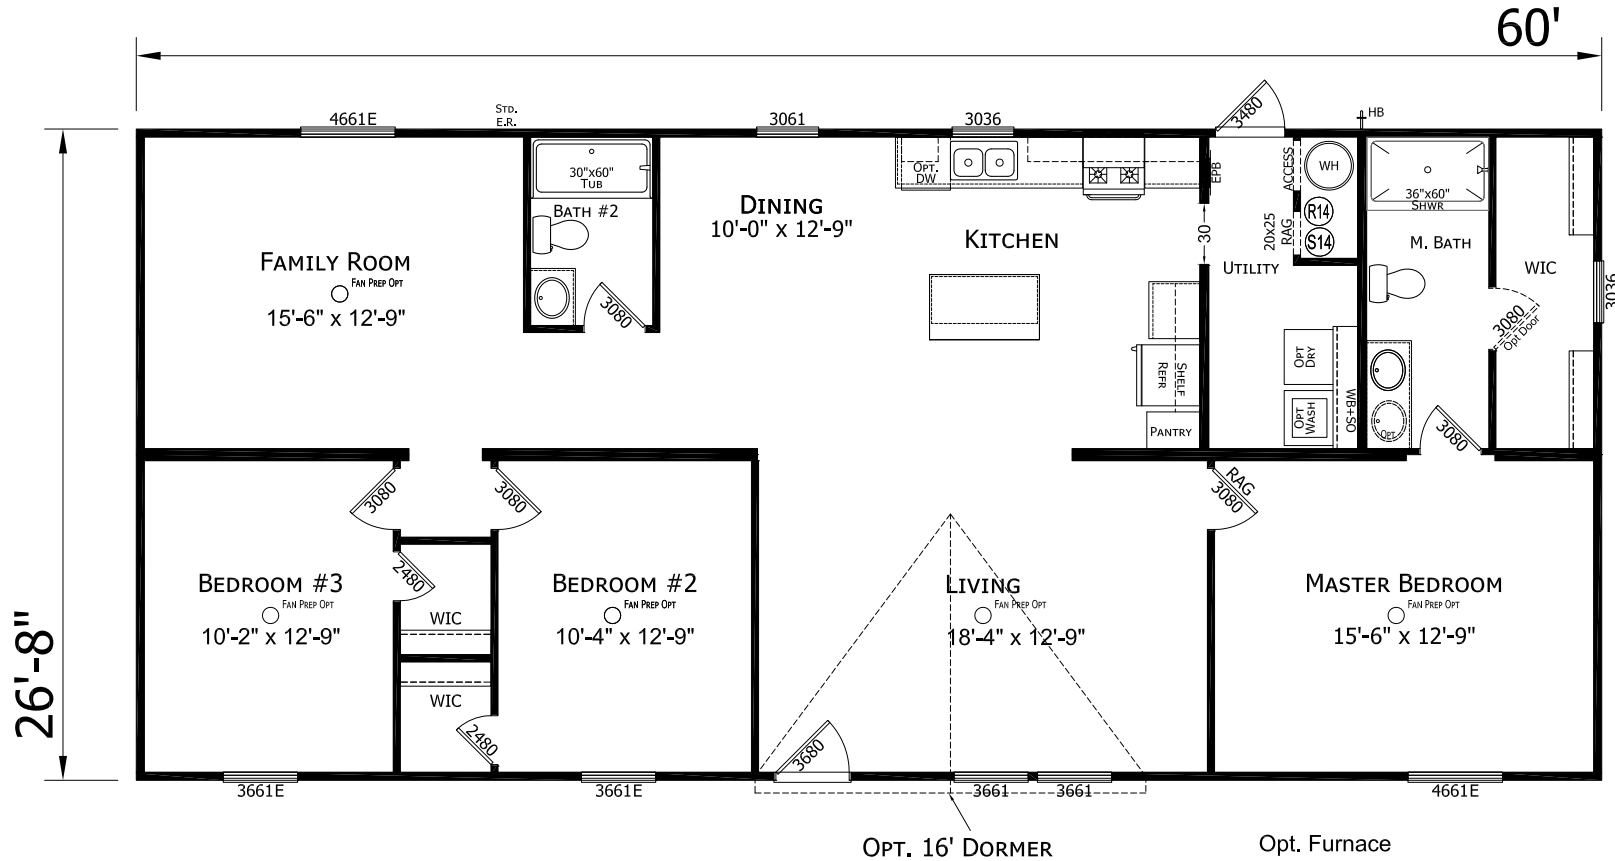

Buccaneer

Prime Series

1,600 SQ. FT. (Approximate) 3 Bedroom, 2 Bath

Last Updated: 6-24-24

FACTORY EXPO HOME CENTERS
1230 SW 10th St.
Ocala, FL 34471

FloridaFactoryDirect.com | 1-800-748-2654

IMPORTANT: Alta Cima Corp reserves the right to modify, cancel or substitute products or features of this event at any time without prior notice or obligation. Pictures and other promotional materials are representative and may depict or contain floor plans, square footages, elevations, options, upgrades, extra design features, decorations, floor coverings, specialty light fixtures, custom paint and wall coverings, window treatments, landscaping, sound and alarm systems, furnishings, appliances, and other designer/decorator features and amenities that are not included as part of the home and/or may not be available at all locations. Home, pricing and community information is subject to change, and homes to prior sale, at any time without notice or obligation. ©2020 Alta Cima Corp. All rights reserved.