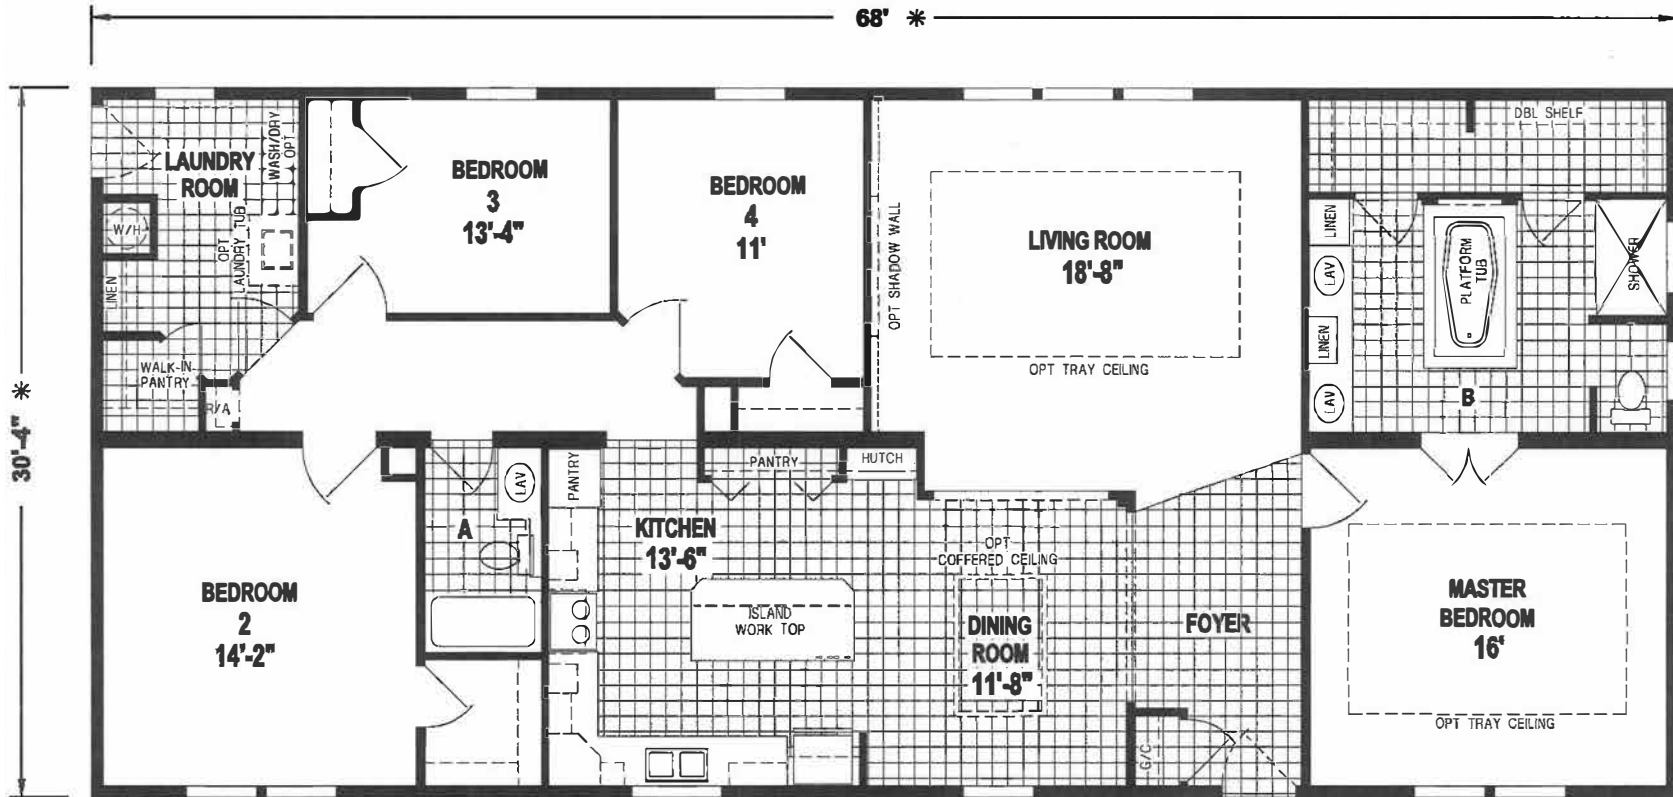

# Casselberry

Palm Bay Series

2,062 SQ. FT. (Approximate) 4 Bedroom, 2 Bath

Last Updated: 9-22-21

**FACTORY EXPO HOME CENTERS**  
 1230 SW 10th St.  
 Ocala, FL 34471

**FloridaFactoryDirect.com | 1-800-748-2654**