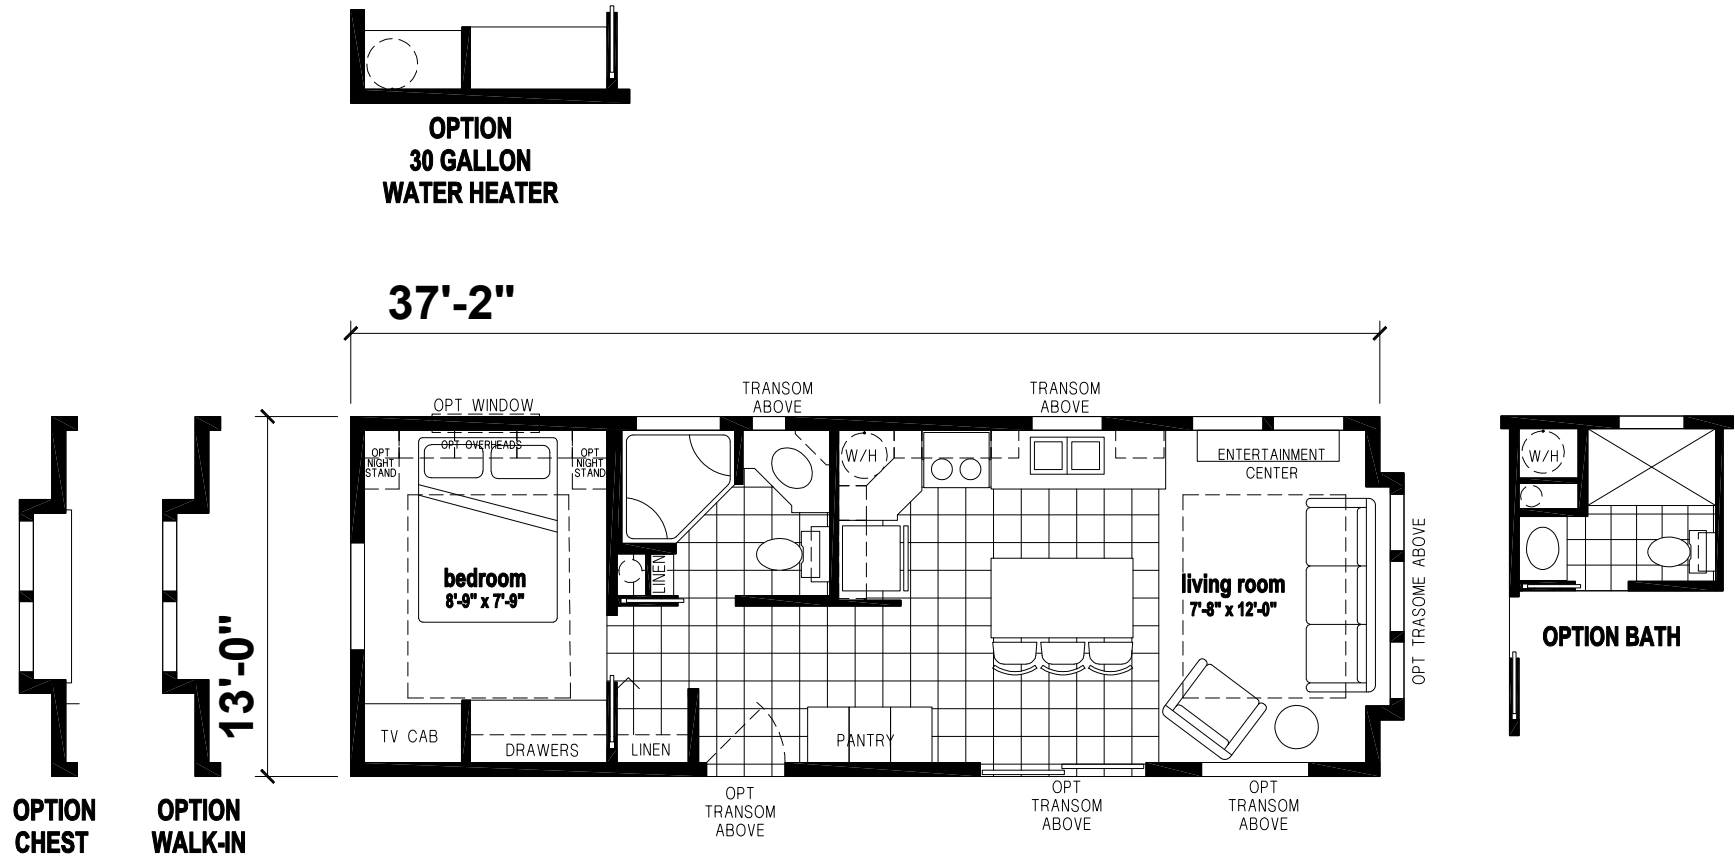

# Castano

Palm Bay Park Model Series

481 SQ. FT. (Approximate) 1 Bedroom, 1 Bath

**Park Models**  
"Factory Direct Value" **DIRECT**

Last Updated: 1-19-22

**FACTORY EXPO HOME CENTERS**  
1230 SW 10th St.  
Ocala, FL 34471