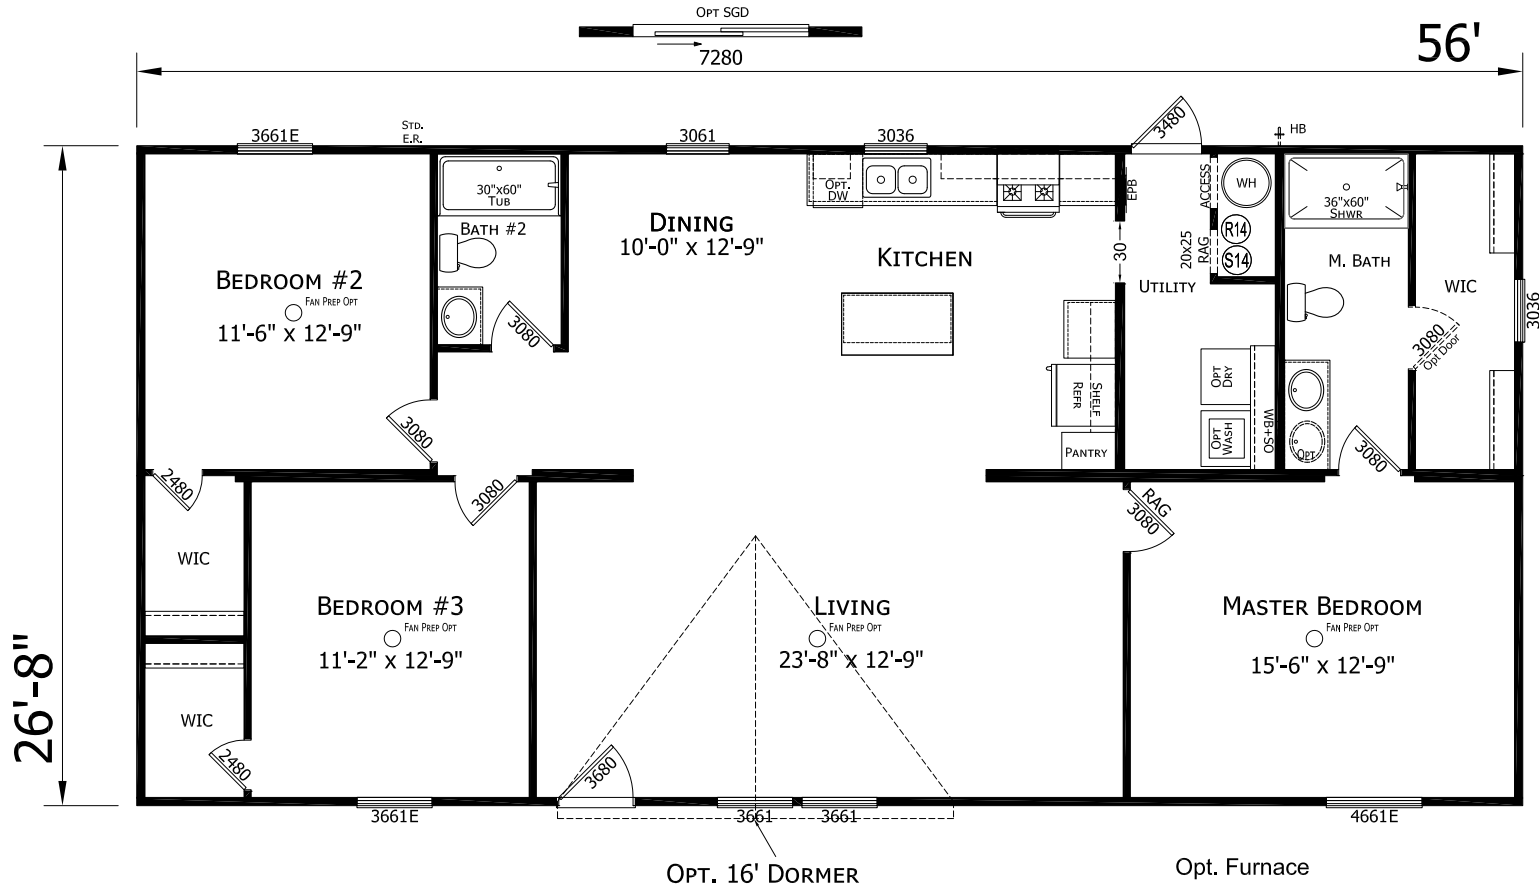

Curlew

Prime Series

1,494 SQ. FT. (Approximate) 3 Bedroom, 2 Bath

Last Updated: 6-24-24

FACTORY EXPO HOME CENTERS
1230 SW 10th St.
Ocala, FL 34471

FloridaFactoryDirect.com | 1-800-748-2654

IMPORTANT: Alta Cima Corp reserves the right to modify, cancel or substitute products or features of this event at any time without prior notice or obligation. Pictures and other promotional materials are representative and may depict or contain floor plans, square footages, elevations, options, upgrades, extra design features, decorations, floor coverings, specialty light fixtures, custom paint and wall coverings, window treatments, landscaping, sound and alarm systems, furnishings, appliances, and other designer/decorator features and amenities that are not included as part of the home and/or may not be available at all locations. Home, pricing and community information is subject to change, and homes to prior sale, at any time without notice or obligation. ©2020 Alta Cima Corp. All rights reserved.