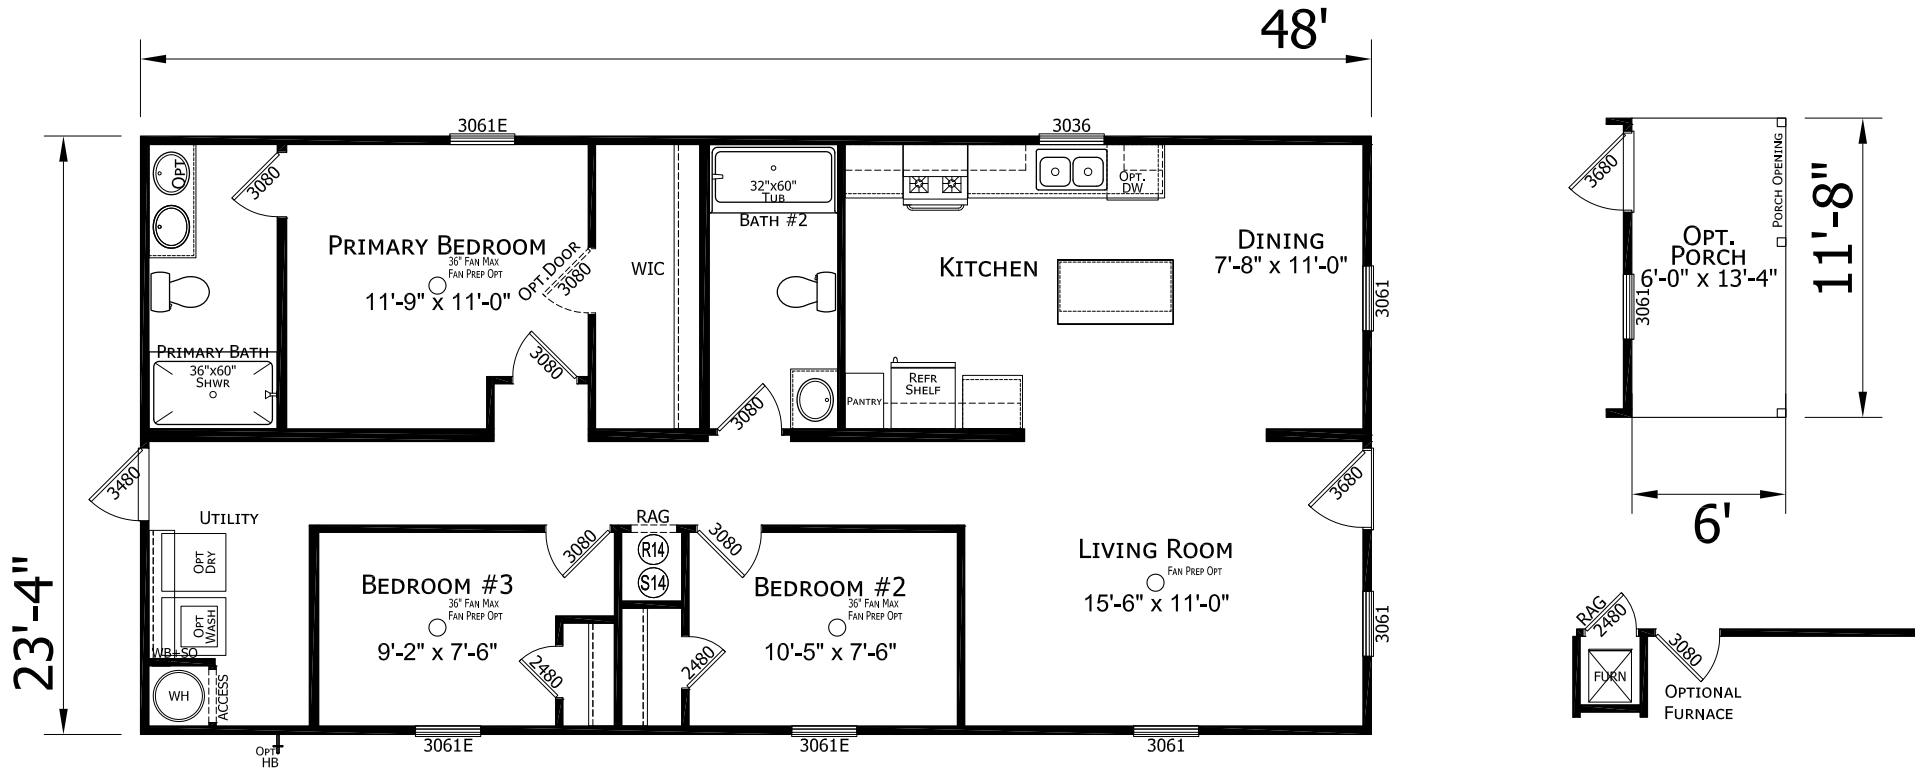

Davis

Prime Series

1120 SQ. FT. (Approximate) 3 Bedroom, 2 Bath

Last Updated: 10-3-24

FACTORY EXPO HOME CENTERS
 1230 SW 10th St.
 Ocala, FL 34471

FloridaFactoryDirect.com | 1-800-748-2654

IMPORTANT: Alta Cima Corp reserves the right to modify, cancel or substitute products or features of this event at any time without prior notice or obligation. Pictures and other promotional materials are representative and may depict or contain floor plans, square footages, elevations, options, upgrades, extra design features, decorations, floor coverings, specialty light fixtures, custom paint and wall coverings, window treatments, landscaping, sound and alarm systems, furnishings, appliances, and other designer/decorator features and amenities that are not included as part of the home and/or may not be available at all locations. Home, pricing and community information is subject to change, and homes to prior sale, at any time without notice or obligation. ©2020 Alta Cima Corp. All rights reserved.