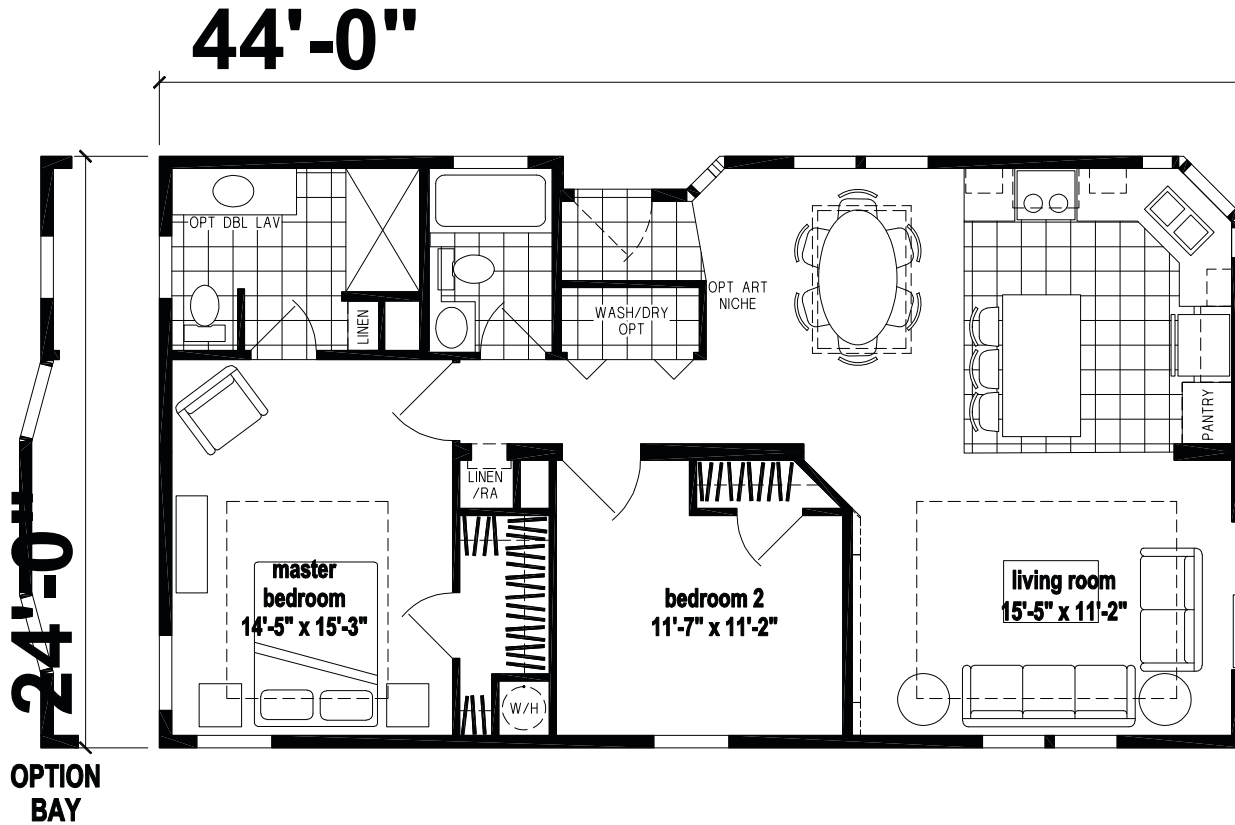

Ellaville

Silver Springs Limited Series

1,045 SQ. FT. (Approximate) 2 Bedrooms, 2 Baths

Last Updated: 10-21-22

FACTORY EXPO HOME CENTERS
1230 SW 10th St.
Ocala, FL 34471

FloridaFactoryDirect.com | 1-800-748-2654