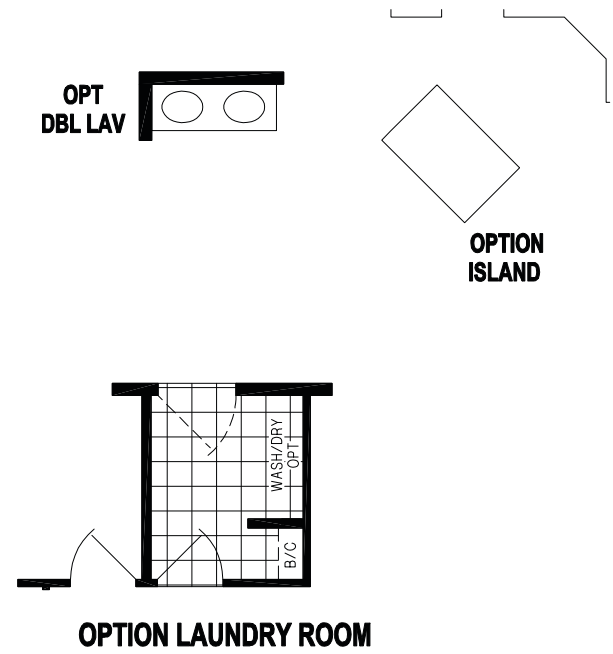

Ellaville

Silver Springs Limited Series

1,045 SQ. FT. (Approximate) 2 Bedrooms, 2 Baths

Last Updated: 10-21-22

FACTORY EXPO HOME CENTERS
1230 SW 10th St.
Ocala, FL 34471

FloridaFactoryDirect.com | 1-800-748-2654