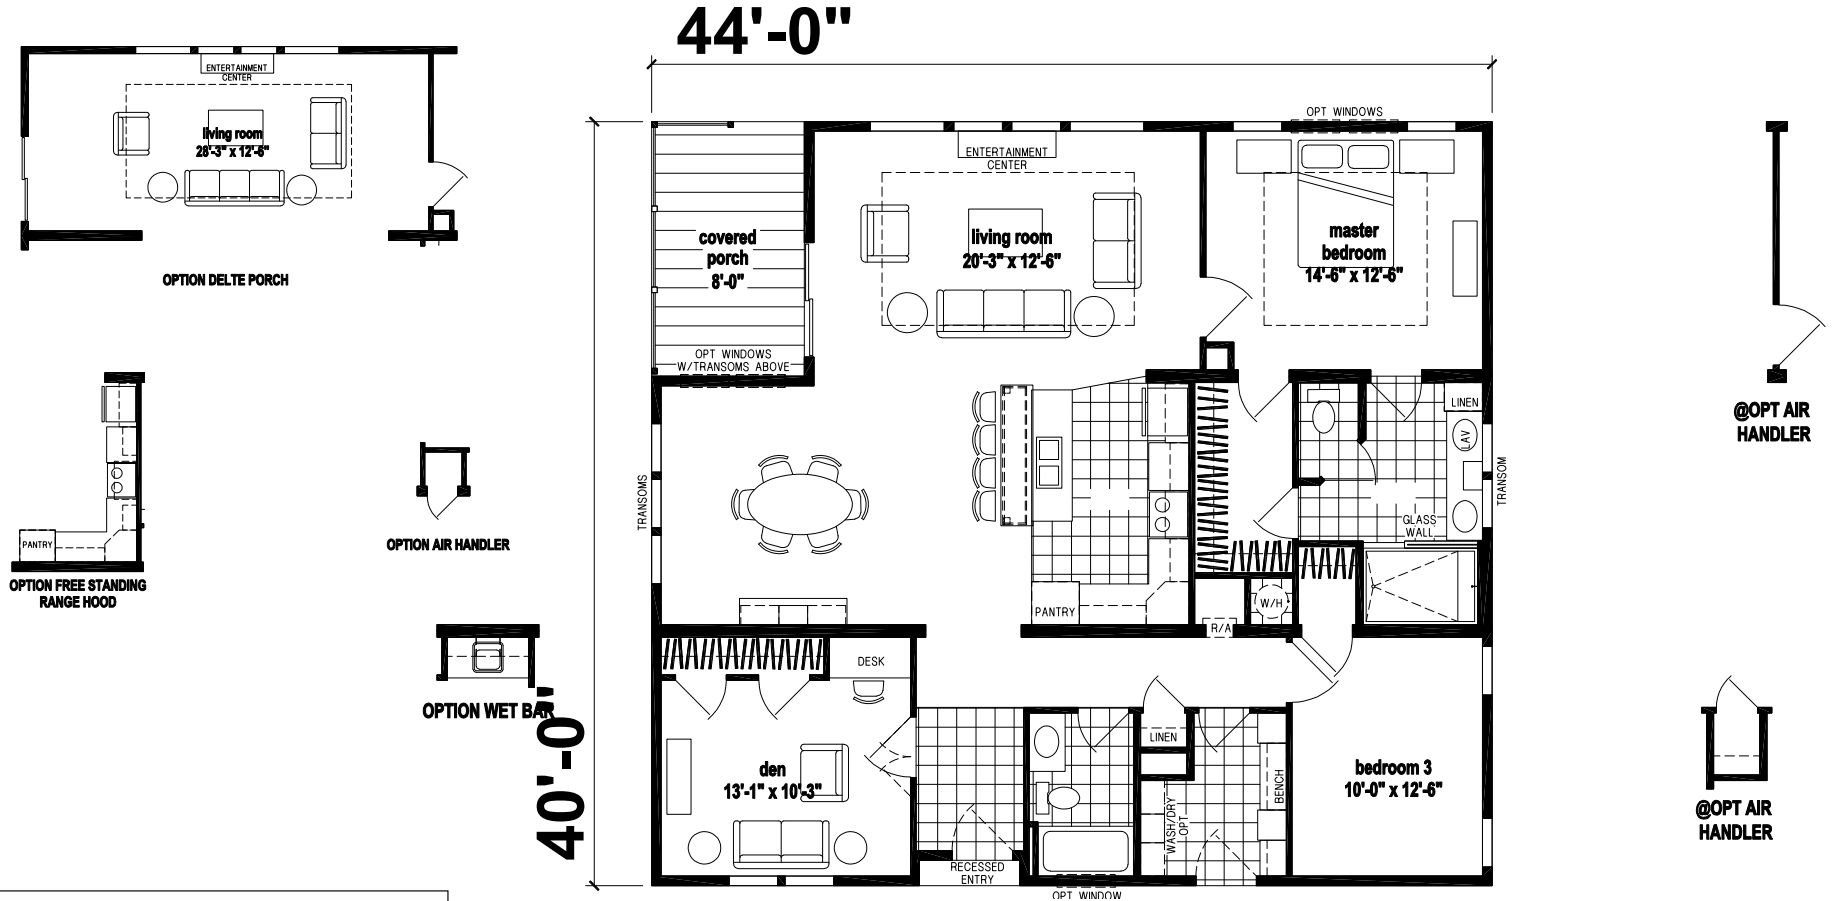

Ellenton

Silver Springs Elite Series

1,848 SQ. FT. (Approximate) 3 Bedrooms, 2 Baths

Last Updated: 7-1-22

FACTORY EXPO HOME CENTERS
1230 SW 10th St.
Ocala, FL 34471

FloridaFactoryDirect.com | 1-800-748-2654