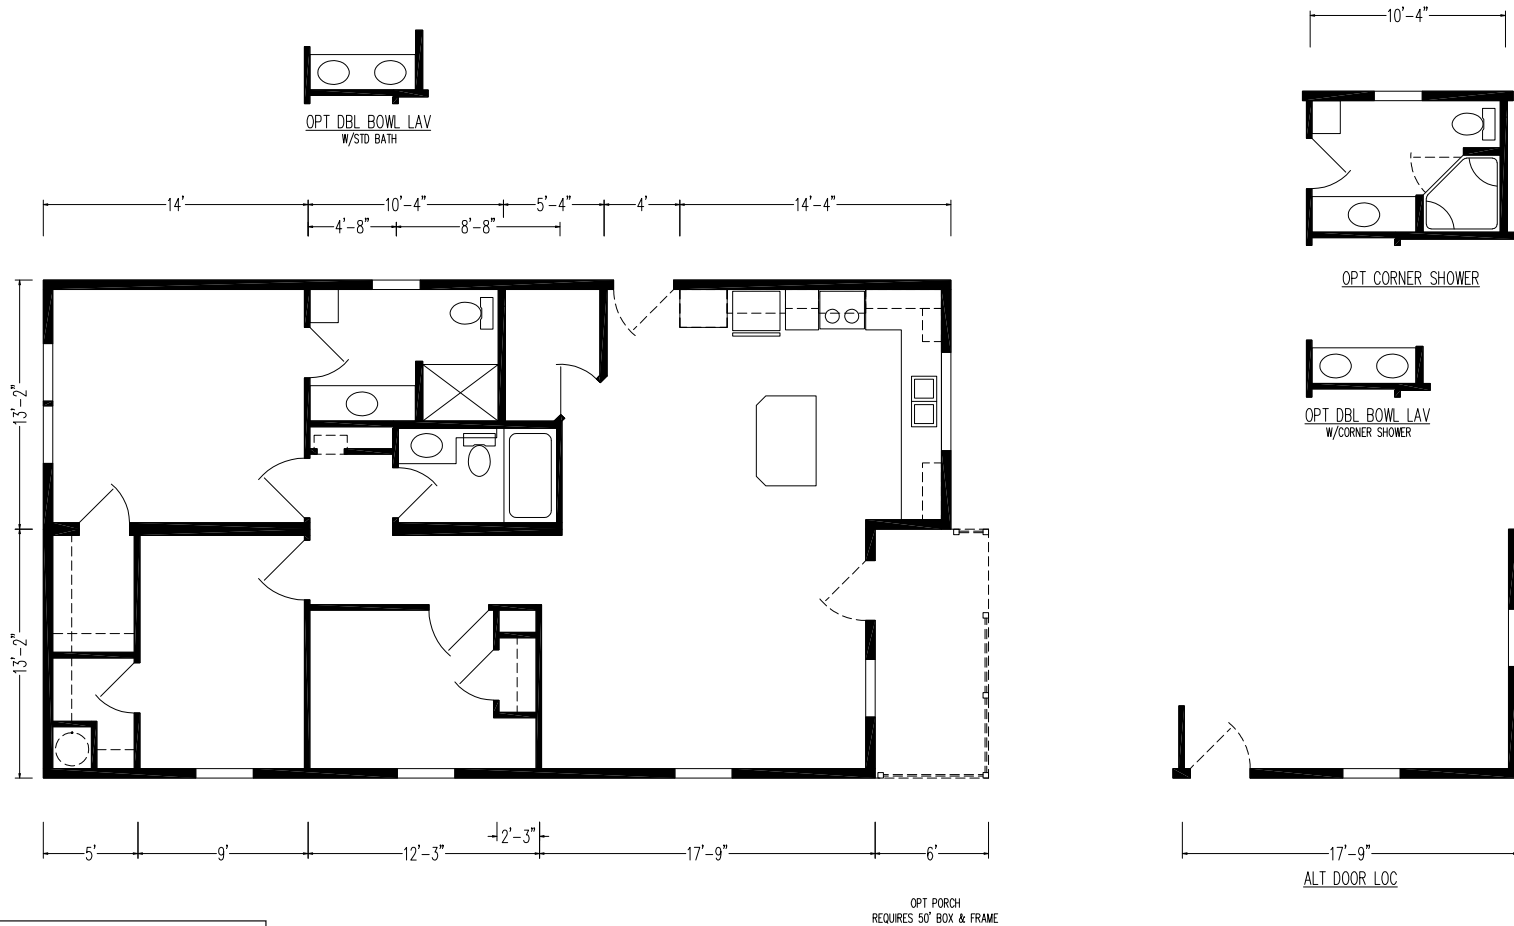

# Esskay

Silver Springs Limited Series

1,166 SQ. FT. (Approximate) 2 Bedrooms, 2 Baths

Last Updated: 1-13-22

**FACTORY EXPO HOME CENTERS**  
1230 SW 10th St.  
Ocala, FL 34471

**FloridaFactoryDirect.com | 1-800-748-2654**