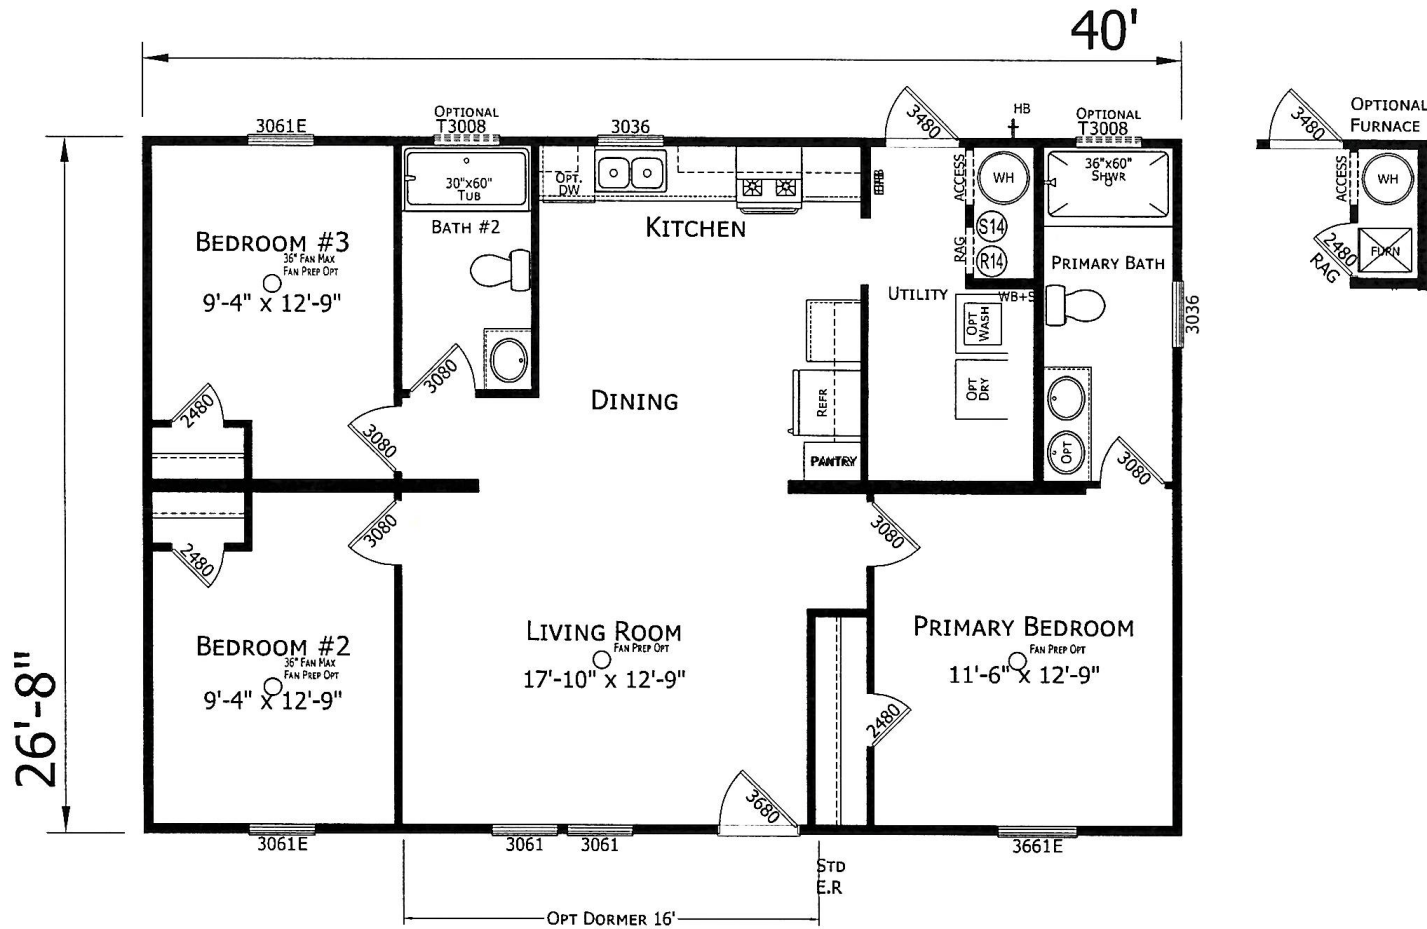

# Fernandina

Prime Series

1,067 SQ. FT. (Approximate) 3 Bedroom, 2 Bath

Last Updated: 8-16-24

**FACTORY EXPO HOME CENTERS**  
1230 SW 10th St.  
Ocala, FL 34471

**FloridaFactoryDirect.com | 1-800-748-2654**