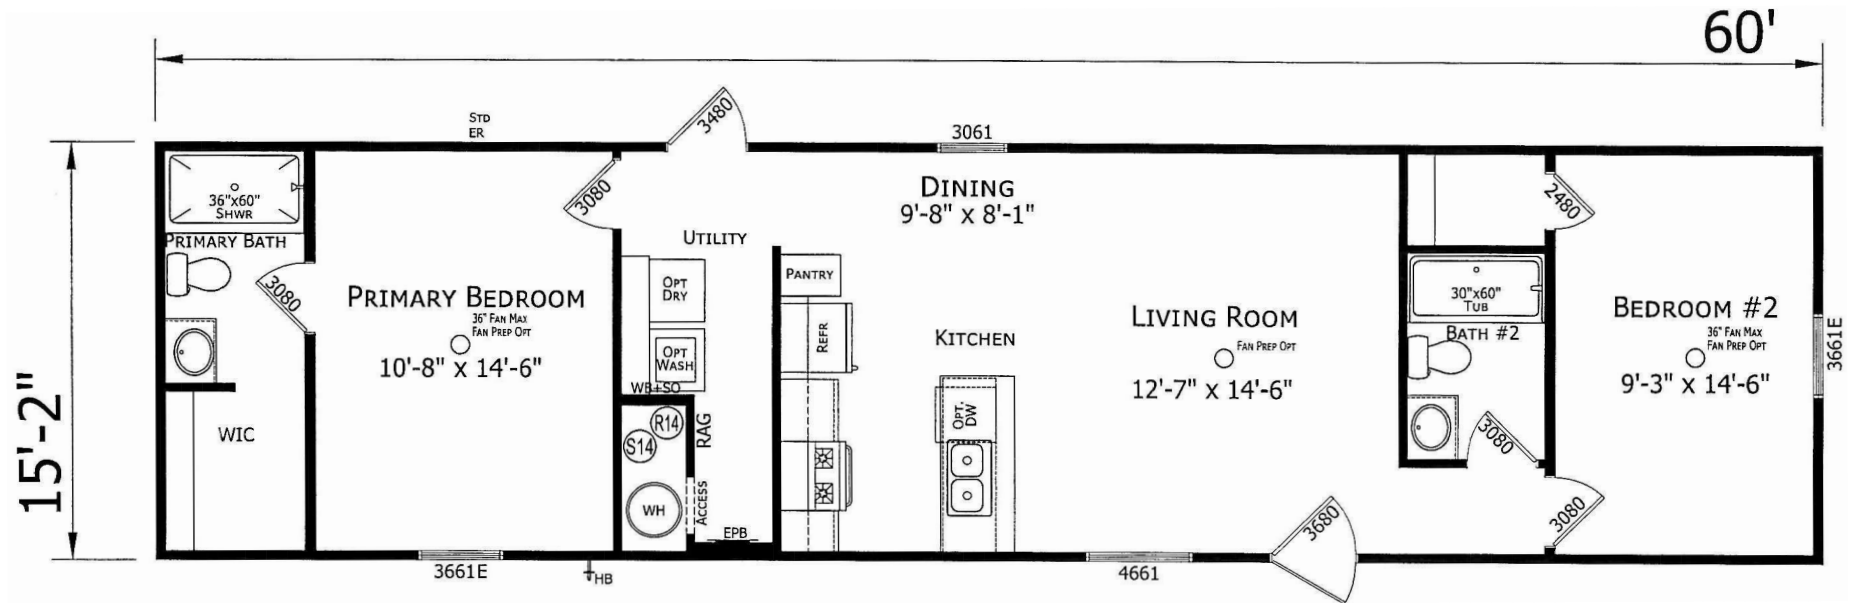

Flemming

Prime Series

910 SQ. FT. (Approximate) 2 Bedroom, 2 Bath

Factory Expo
"Factory Direct Pricing" HOME CENTERS

Last Updated: 1-23-25

NOTE: ROOM SIZES INCLUDE WALL DIMENSIONS AND ARE NOT INDICATIVE OF TRUE NET DIMENSIONS

FACTORY EXPO HOME CENTERS
1230 SW 10th St.
Ocala, FL 34471

FloridaFactoryDirect.com | 1-800-748-2654

IMPORTANT: Alta Cima Corp reserves the right to modify, cancel or substitute products or features of this event at any time without prior notice or obligation. Pictures and other promotional materials are representative and may depict or contain floor plans, square footages, elevations, options, upgrades, extra design features, decorations, floor coverings, specialty light fixtures, custom paint and wall coverings, window treatments, landscaping, sound and alarm systems, furnishings, appliances, and other designer/decorator features and amenities that are not included as part of the home and/or may not be available at all locations. Home, pricing and community information is subject to change, and homes to prior sale, at any time without notice or obligation. ©2020 Alta Cima Corp. All rights reserved.