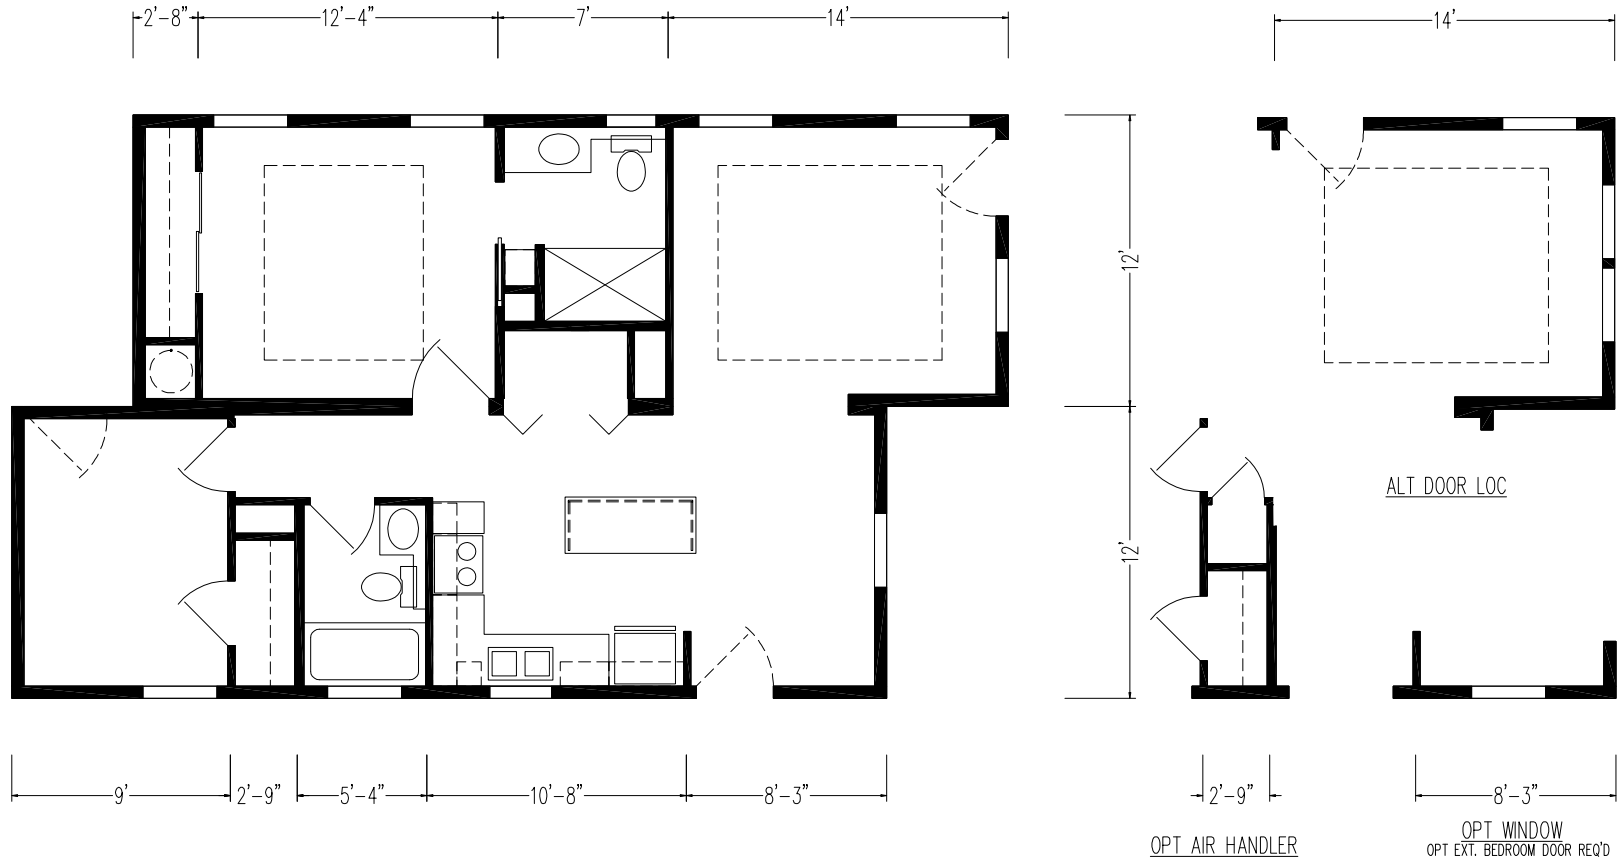

Harshaw

Silver Springs Limited Series

864 SQ. FT. (Approximate) 2 Bedrooms, 2 Baths

Last Updated: 10-7-24

FACTORY EXPO HOME CENTERS
1230 SW 10th St.
Ocala, FL 34471

FloridaFactoryDirect.com | 1-800-748-2654