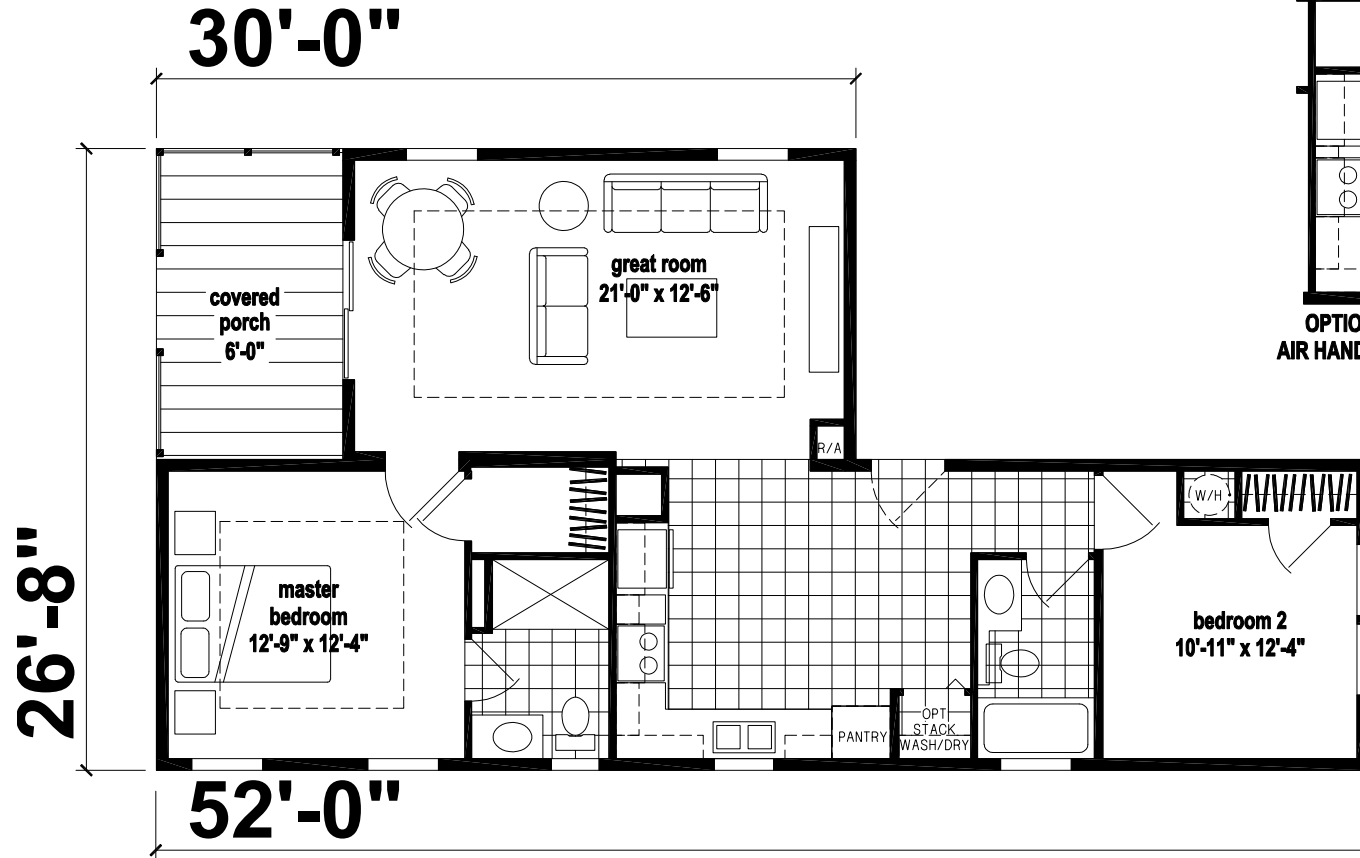

Langston

Silver Springs Limited Series

980 SQ. FT. (Approximate) 3 Bedrooms, 2 Baths

Last Updated: 7-1-22

FACTORY EXPO HOME CENTERS
1230 SW 10th St.
Ocala, FL 34471

FloridaFactoryDirect.com | 1-800-748-2654