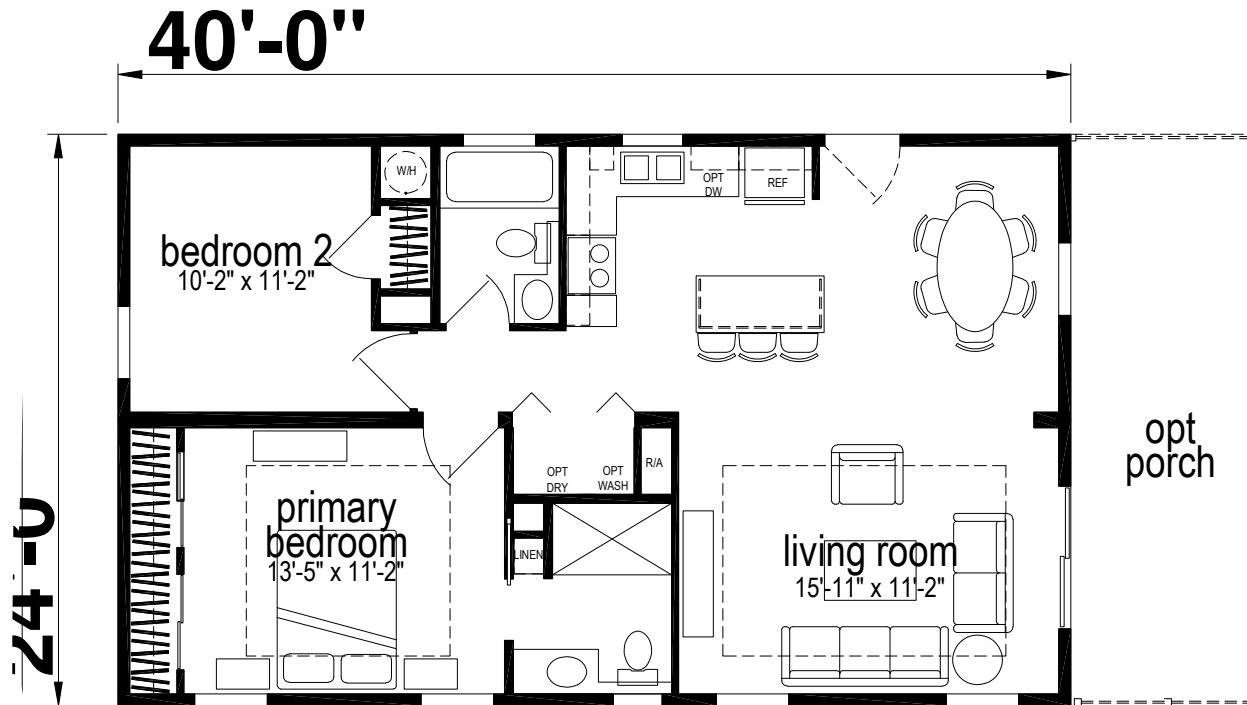

# Longwood

Silver Springs Limited Series

970 SQ. FT. (Approximate) 2 Bedroom, 2 Bath

Last Updated: 3-20-23

**FACTORY EXPO HOME CENTERS**  
1230 SW 10th St.  
Ocala, FL 34471

**FloridaFactoryDirect.com | 1-800-748-2654**