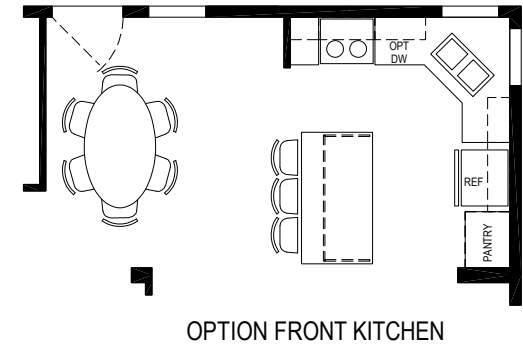

# Longwood

Silver Springs Limited Series

970 SQ. FT. (Approximate) 2 Bedroom, 2 Bath

Last Updated: 3-20-23

**FACTORY EXPO HOME CENTERS**  
1230 SW 10th St.  
Ocala, FL 34471

**FloridaFactoryDirect.com | 1-800-748-2654**