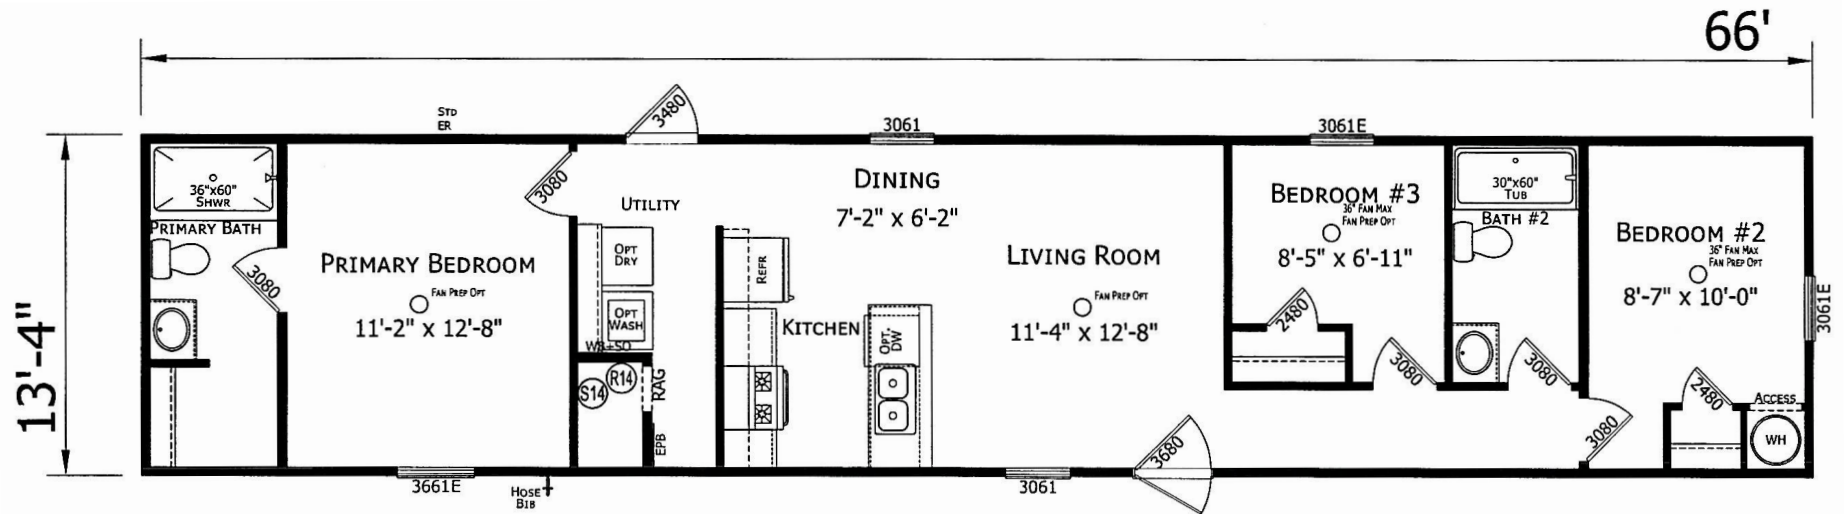

Magnolia

Prime Series

880 SQ. FT. (Approximate) 3 Bedroom, 2 Bath

Last Updated: 9-3-24

OPT. FURNACE

FACTORY EXPO HOME CENTERS
1230 SW 10th St.
Ocala, FL 34471

FloridaFactoryDirect.com | 1-800-748-2654

IMPORTANT: Alta Cima Corp reserves the right to modify, cancel or substitute products or features of this event at any time without prior notice or obligation. Pictures and other promotional materials are representative and may depict or contain floor plans, square footages, elevations, options, upgrades, extra design features, decorations, floor coverings, specialty light fixtures, custom paint and wall coverings, window treatments, landscaping, sound and alarm systems, furnishings, appliances, and other designer/decorator features and amenities that are not included as part of the home and/or may not be available at all locations. Home, pricing and community information is subject to change, and homes to prior sale, at any time without notice or obligation. ©2020 Alta Cima Corp. All rights reserved.