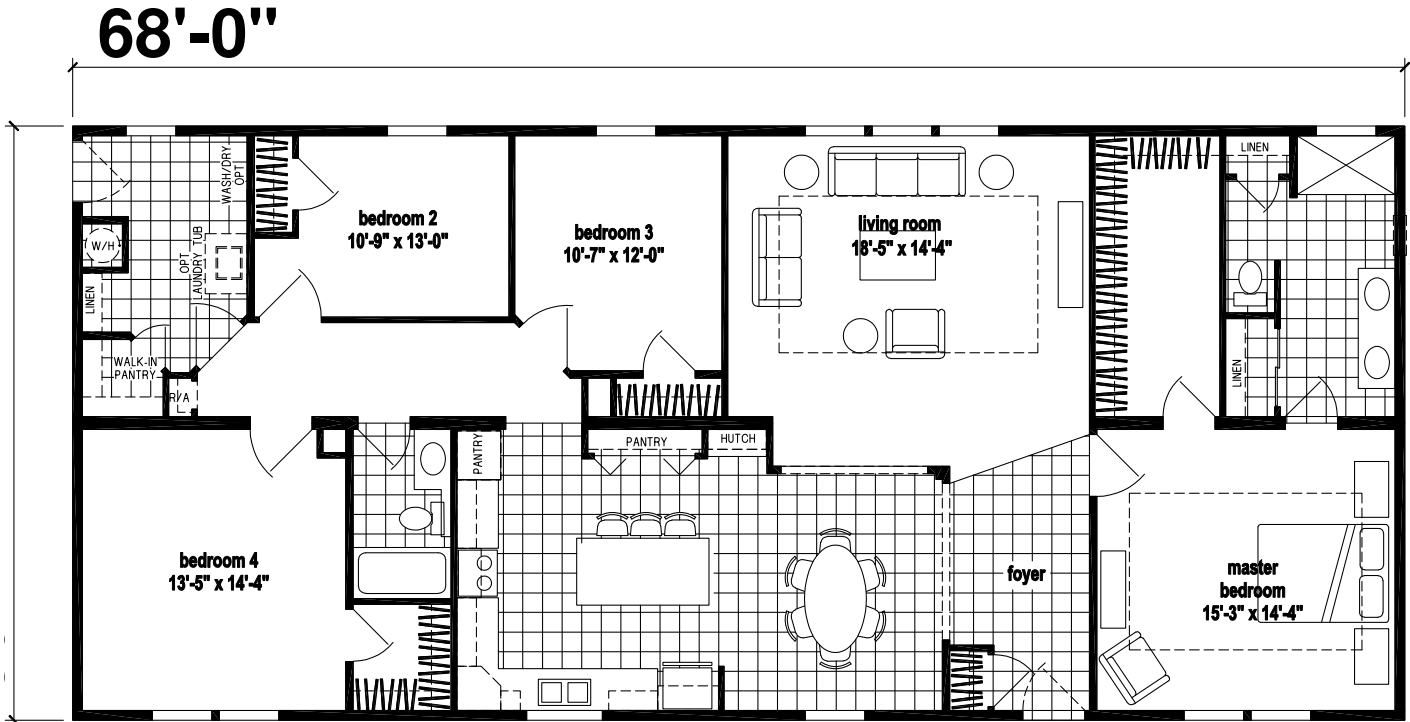

# Malin

Silver Springs Limited Series

2,040 SQ. FT. (Approximate) 4 Bedrooms, 2 Baths

Last Updated: 3-13-24

**FACTORY EXPO HOME CENTERS**  
1230 SW 10th St.  
Ocala, FL 34471

**FloridaFactoryDirect.com | 1-800-748-2654**