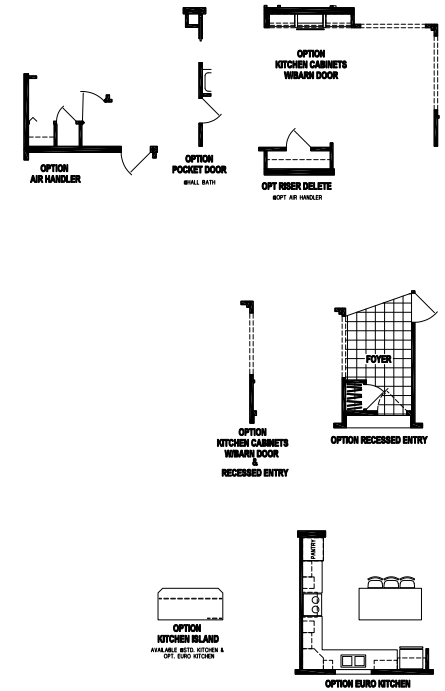

# Malin

Silver Springs Limited Series

2,040 SQ. FT. (Approximate) 4 Bedrooms, 2 Baths

Last Updated: 3-13-24

**FACTORY EXPO HOME CENTERS**  
1230 SW 10th St.  
Ocala, FL 34471

**FloridaFactoryDirect.com | 1-800-748-2654**