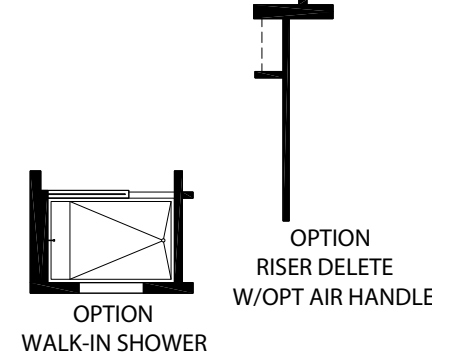

# Marcela

Silver Springs Limited Series

1,378 SQ. FT. (Approximate) 3 Bedrooms, 2 Baths

Last Updated: 1-9-24

**FACTORY EXPO HOME CENTERS**  
1230 SW 10th St.  
Ocala, FL 34471

**FloridaFactoryDirect.com | 1-800-748-2654**