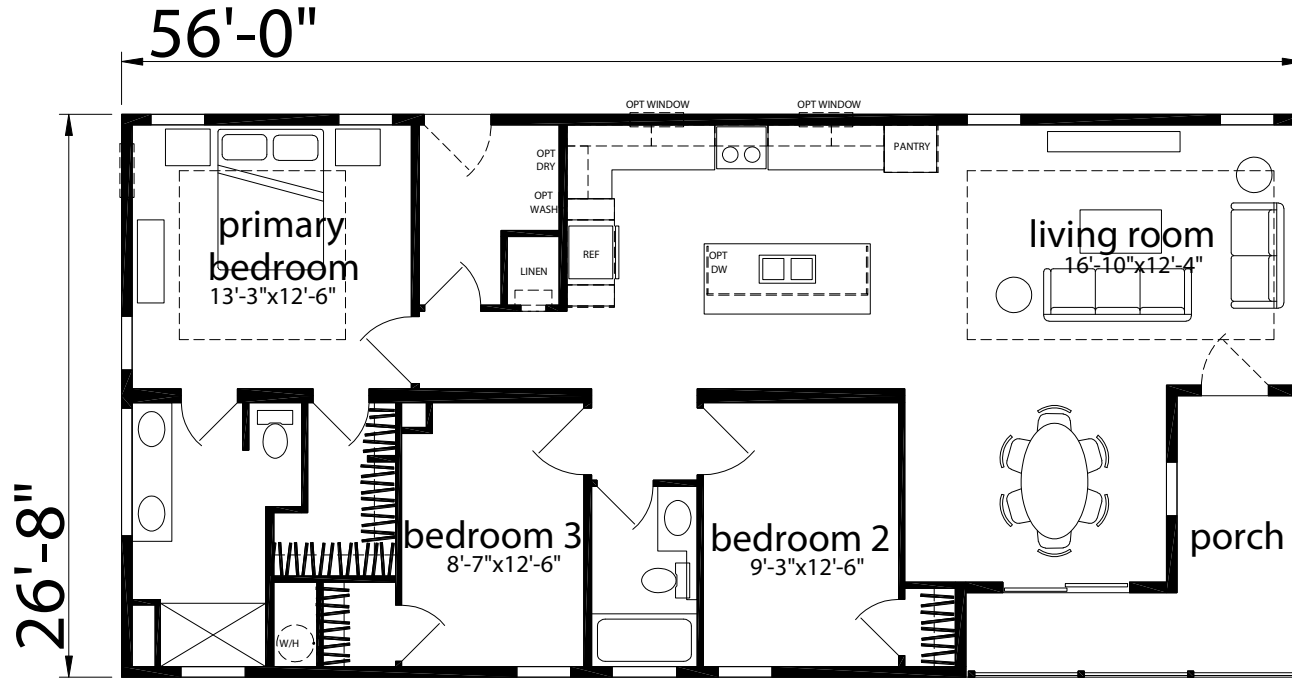

# Marcela

Silver Springs Limited Series

1,378 SQ. FT. (Approximate) 3 Bedrooms, 2 Baths

Last Updated: 1-9-24

**FACTORY EXPO HOME CENTERS**  
1230 SW 10th St.  
Ocala, FL 34471

**FloridaFactoryDirect.com | 1-800-748-2654**