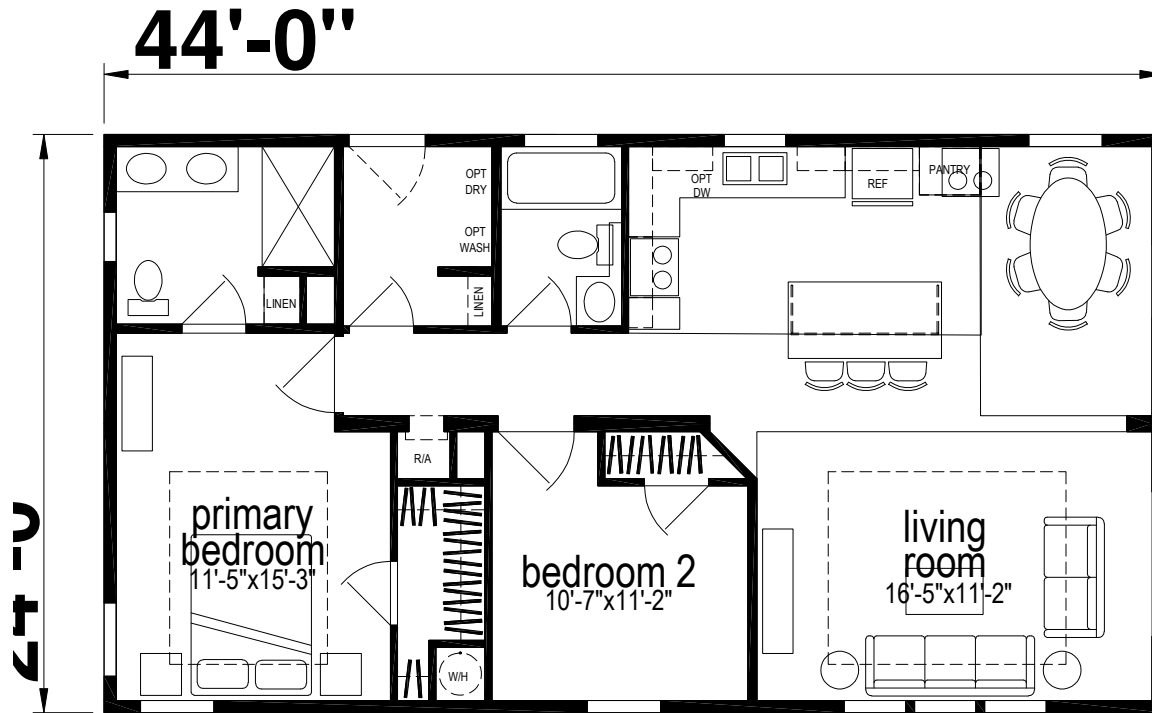

McAllister

Silver Springs Limited Series

1,056 SQ. FT. (Approximate) 2 Bedroom, 2 Bath

Last Updated: 10-24-23

FACTORY EXPO HOME CENTERS
1230 SW 10th St.
Ocala, FL 34471

FloridaFactoryDirect.com | 1-800-748-2654