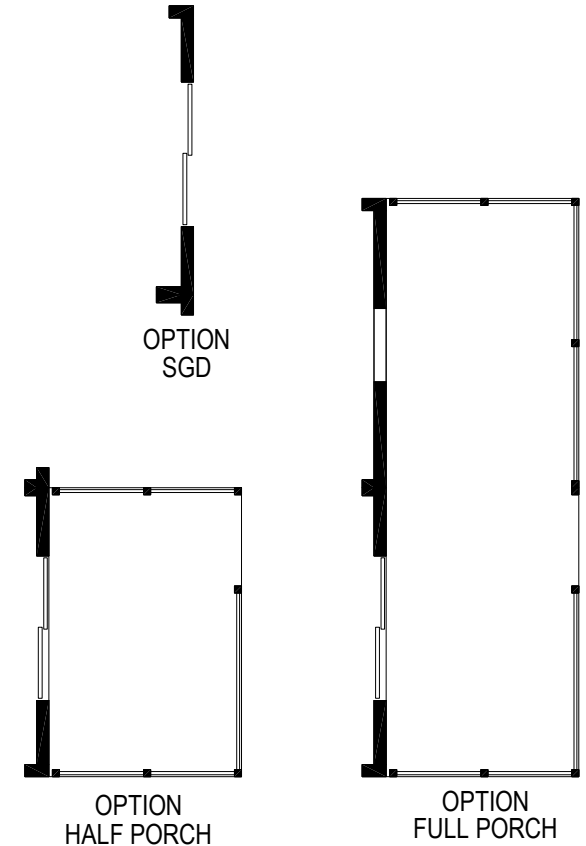

McAllister

Silver Springs Limited Series

1,056 SQ. FT. (Approximate) 2 Bedroom, 2 Bath

Last Updated: 10-24-23

FACTORY EXPO HOME CENTERS
1230 SW 10th St.
Ocala, FL 34471

FloridaFactoryDirect.com | 1-800-748-2654