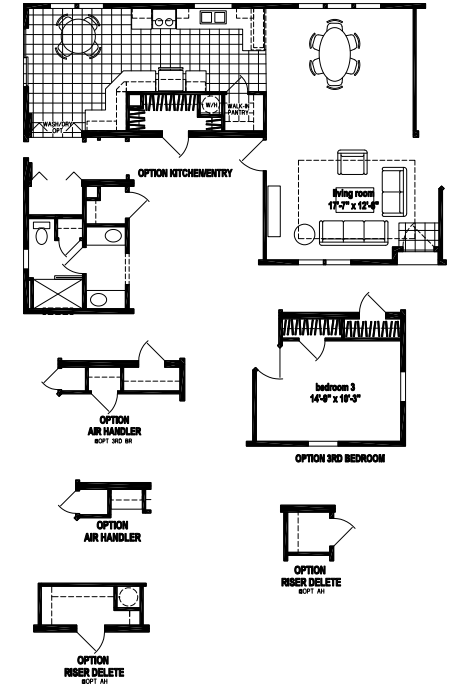

# Millbrook

Silver Springs Limited Series

1,513 SQ. FT. (Approximate) 2 Bedrooms, 2 Baths

Last Updated: 7-1-22

**FACTORY EXPO HOME CENTERS**  
1230 SW 10th St.  
Ocala, FL 34471

**FloridaFactoryDirect.com | 1-800-748-2654**