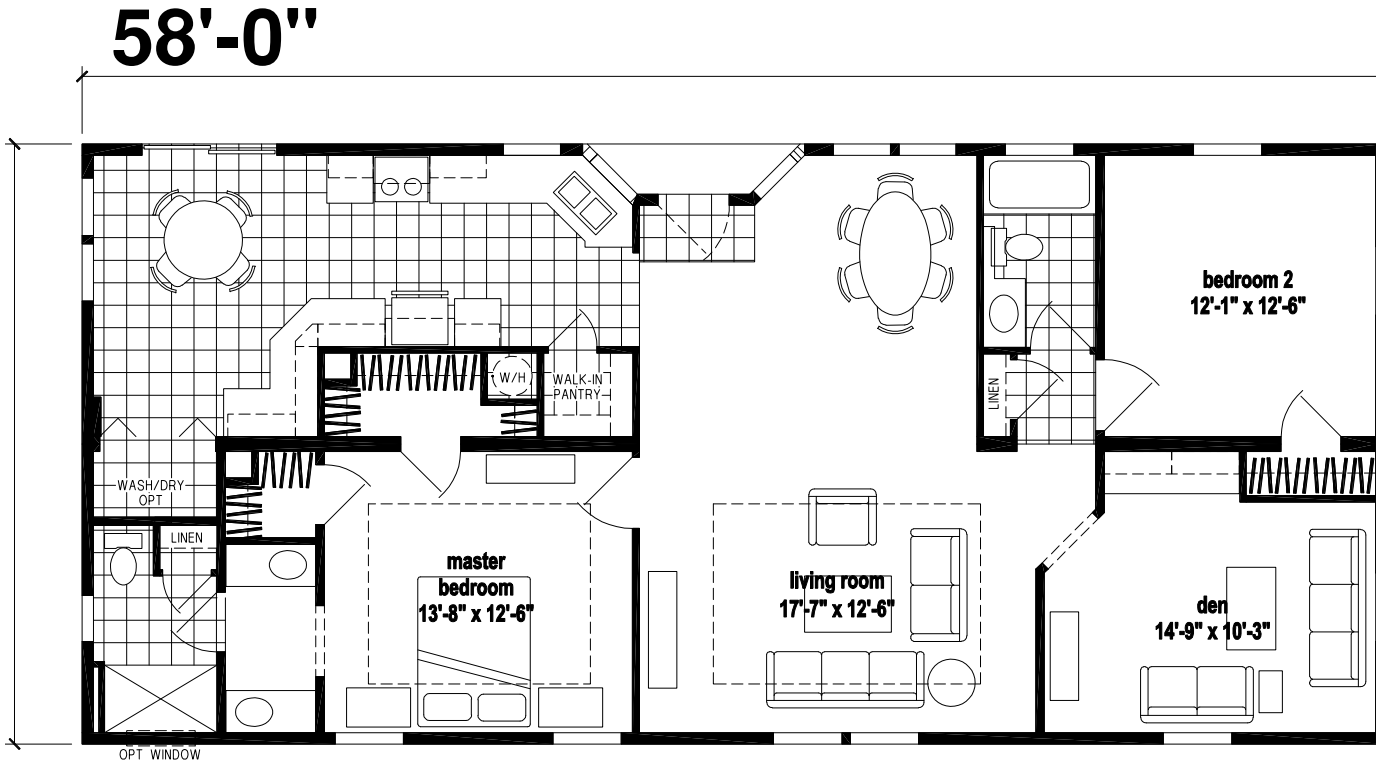

# Millbrook

Silver Springs Limited Series

1,513 SQ. FT. (Approximate) 2 Bedrooms, 2 Baths

Last Updated: 7-1-22

**FACTORY EXPO HOME CENTERS**  
1230 SW 10th St.  
Ocala, FL 34471

**FloridaFactoryDirect.com | 1-800-748-2654**