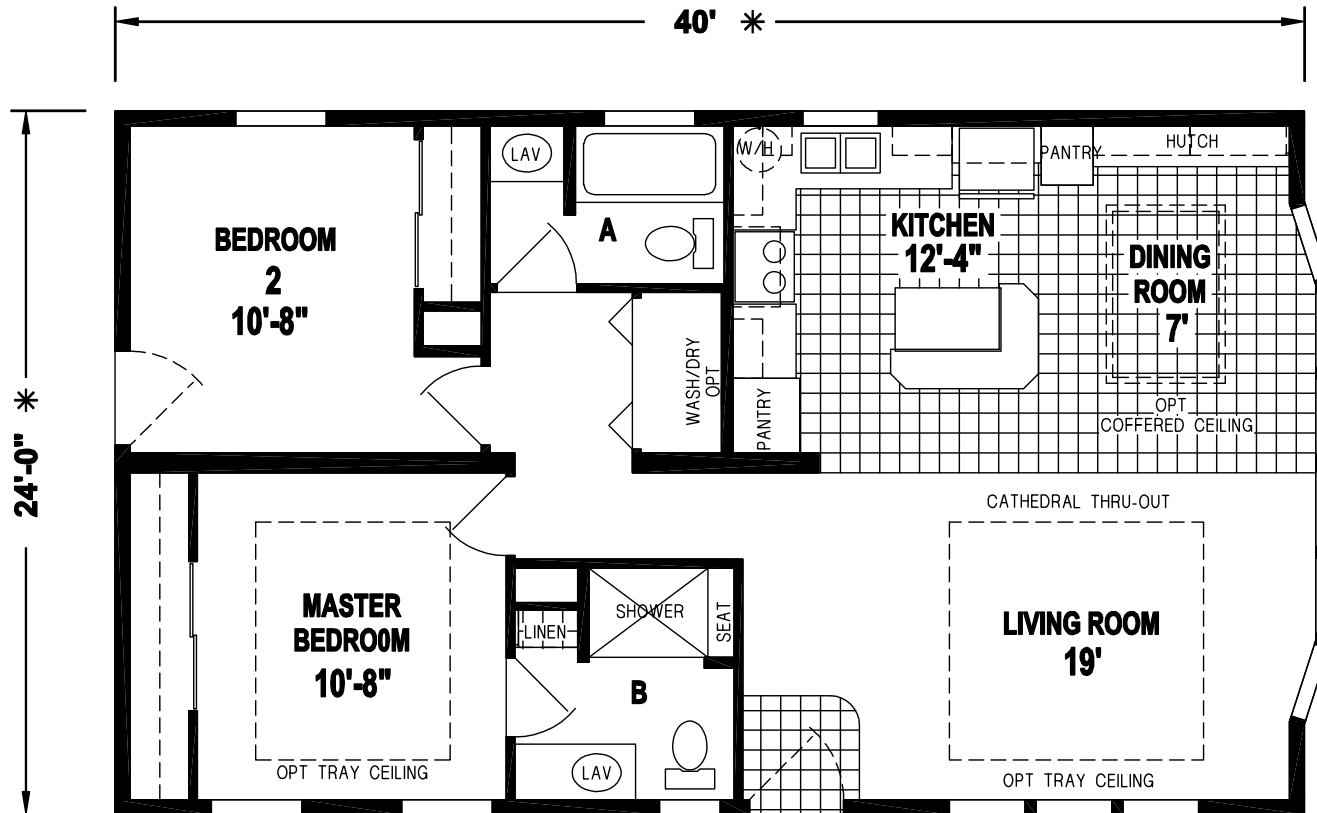

Moreland

Palm Bay Series

Factory Expo

"Factory Direct Pricing" HOME CENTERS

2 Bedrooms, 2 Baths
Approx. 960 Sq. Ft.

Last Updated: 7-2-19

I authorize Factory Expo to build my house, per this plan.

X _____