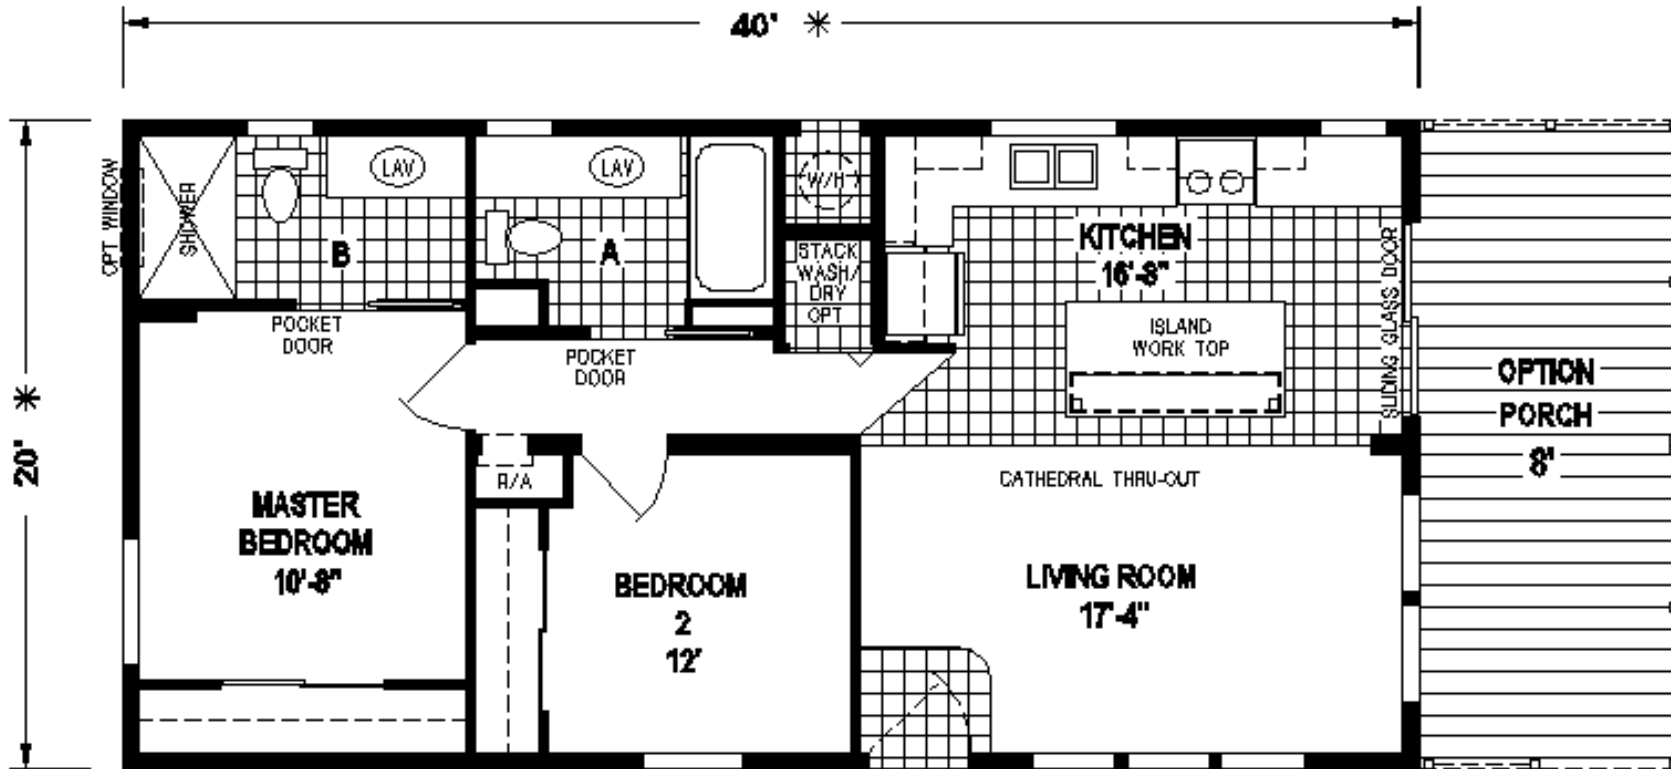

Oak Grove

Silver Springs Limited Series

Factory Expo

"Factory Direct Pricing" HOME CENTERS

2 Bedroom, 2 Bath
Approx. 800 Sq. Ft.

Last Updated: 12-17-19

I authorize Factory Expo to build my house, per this plan.