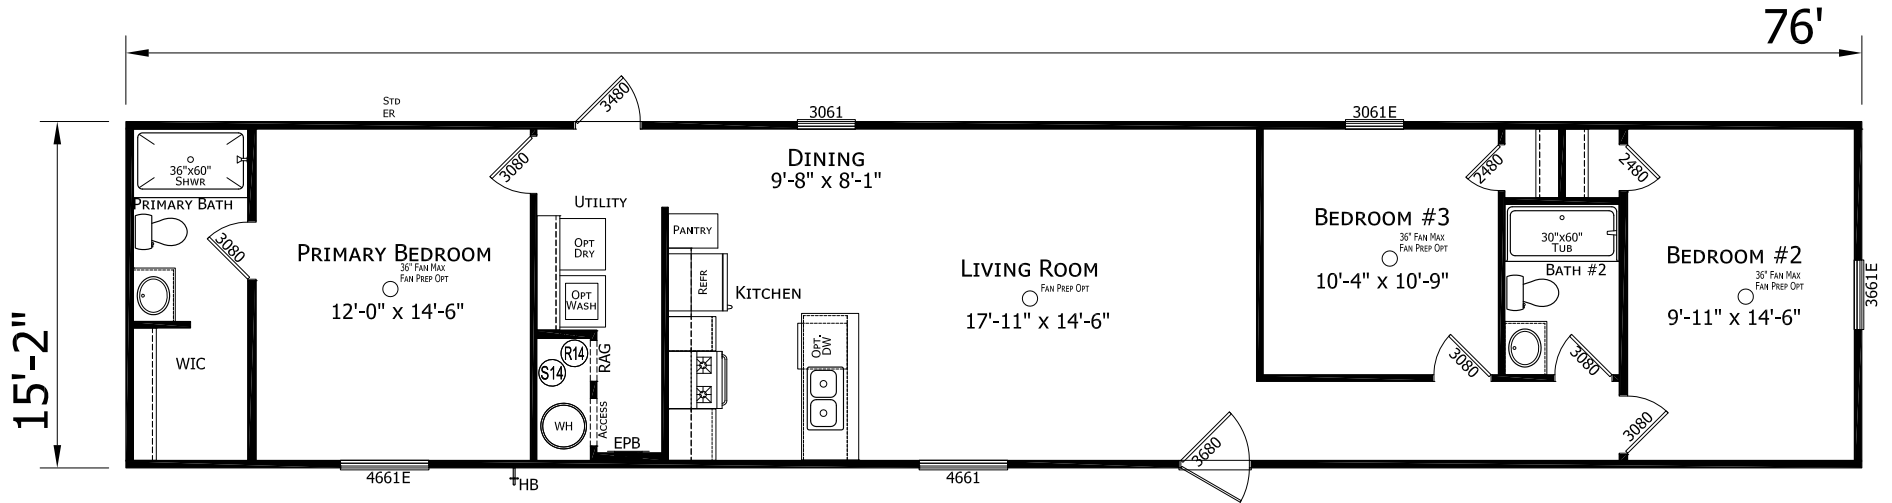

Rockland

Prime Series

1,153 SQ. FT. (Approximate) 3 Bedroom, 2 Bath

Last Updated: 6-24-24

FACTORY EXPO HOME CENTERS
1230 SW 10th St.
Ocala, FL 34471

FloridaFactoryDirect.com | 1-800-748-2654

IMPORTANT: Alta Cima Corp reserves the right to modify, cancel or substitute products or features of this event at any time without prior notice or obligation. Pictures and other promotional materials are representative and may depict or contain floor plans, square footages, elevations, options, upgrades, extra design features, decorations, floor coverings, specialty light fixtures, custom paint and wall coverings, window treatments, landscaping, sound and alarm systems, furnishings, appliances, and other designer/decorator features and amenities that are not included as part of the home and/or may not be available at all locations. Home, pricing and community information is subject to change, and homes to prior sale, at any time without notice or obligation. ©2020 Alta Cima Corp. All rights reserved.