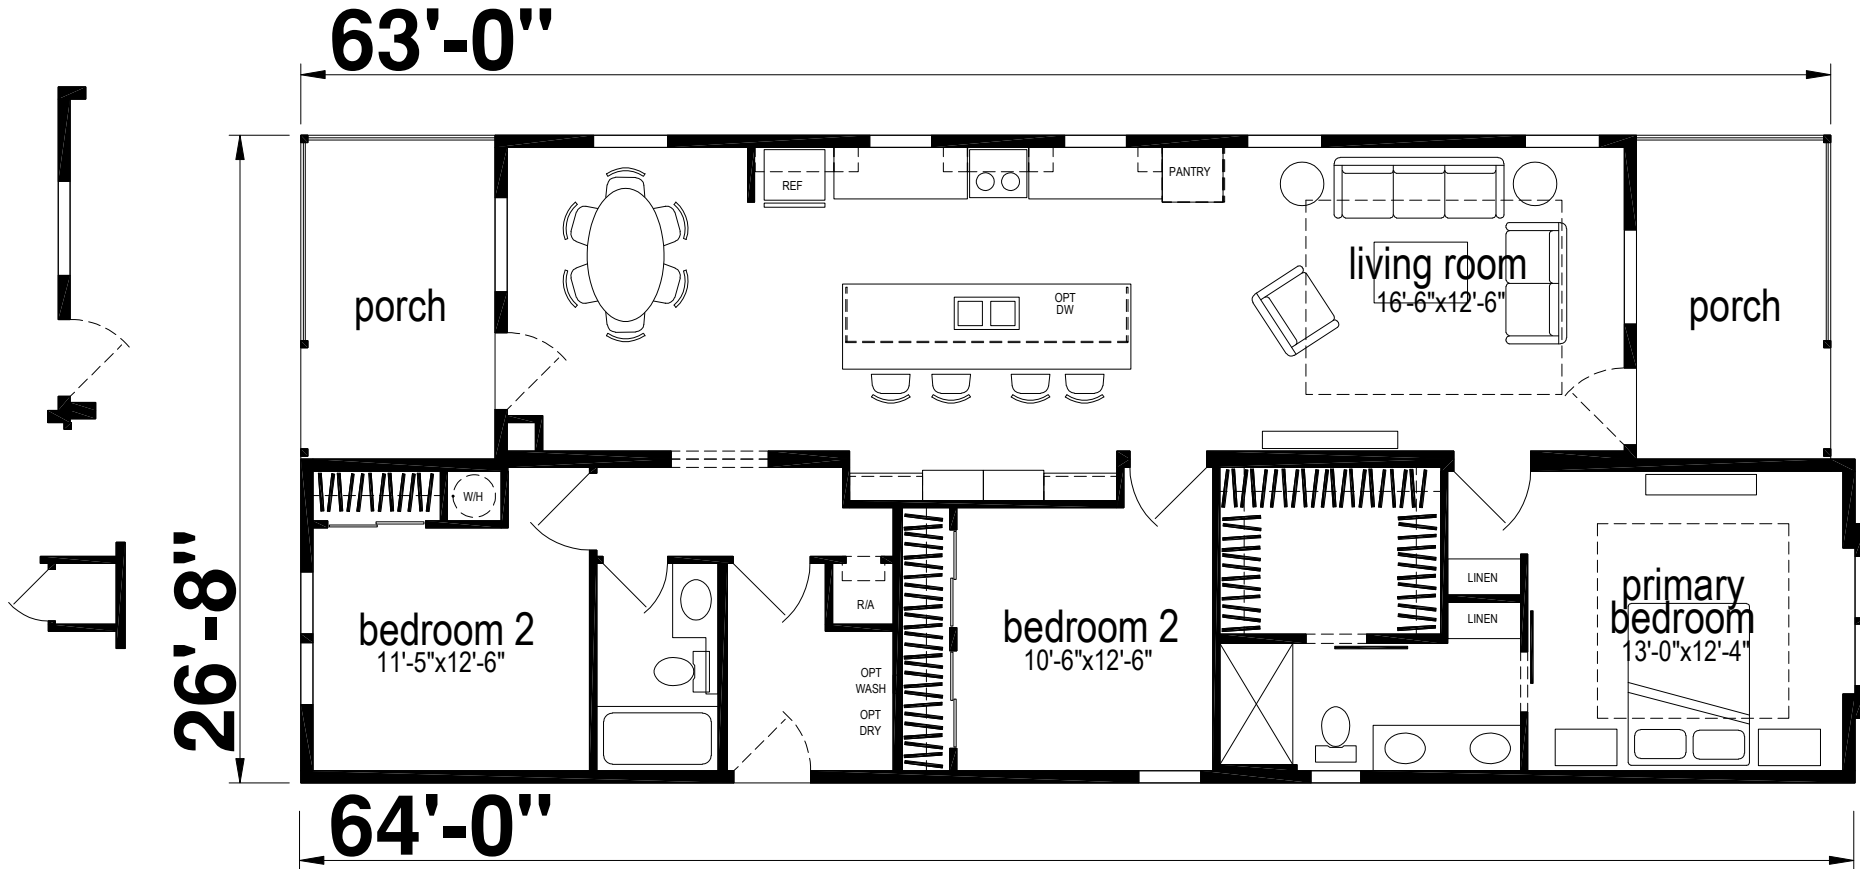

Sadler

Silver Springs Limited Series

1484 SQ. FT. (Approximate) 3 Bedrooms, 2 Baths

Last Updated: 1-23-25

FACTORY EXPO HOME CENTERS
 1230 SW 10th St.
 Ocala, FL 34471

FloridaFactoryDirect.com | 1-800-748-2654