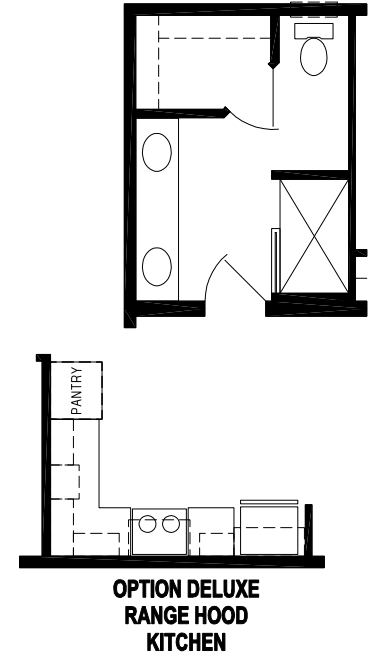

Sawgrass

Silver Springs Limited Series

1,290 SQ. FT. (Approximate) 3 Bedrooms, 2 Baths

Last Updated: 7-1-22

FACTORY EXPO HOME CENTERS
1230 SW 10th St.
Ocala, FL 34471

FloridaFactoryDirect.com | 1-800-748-2654