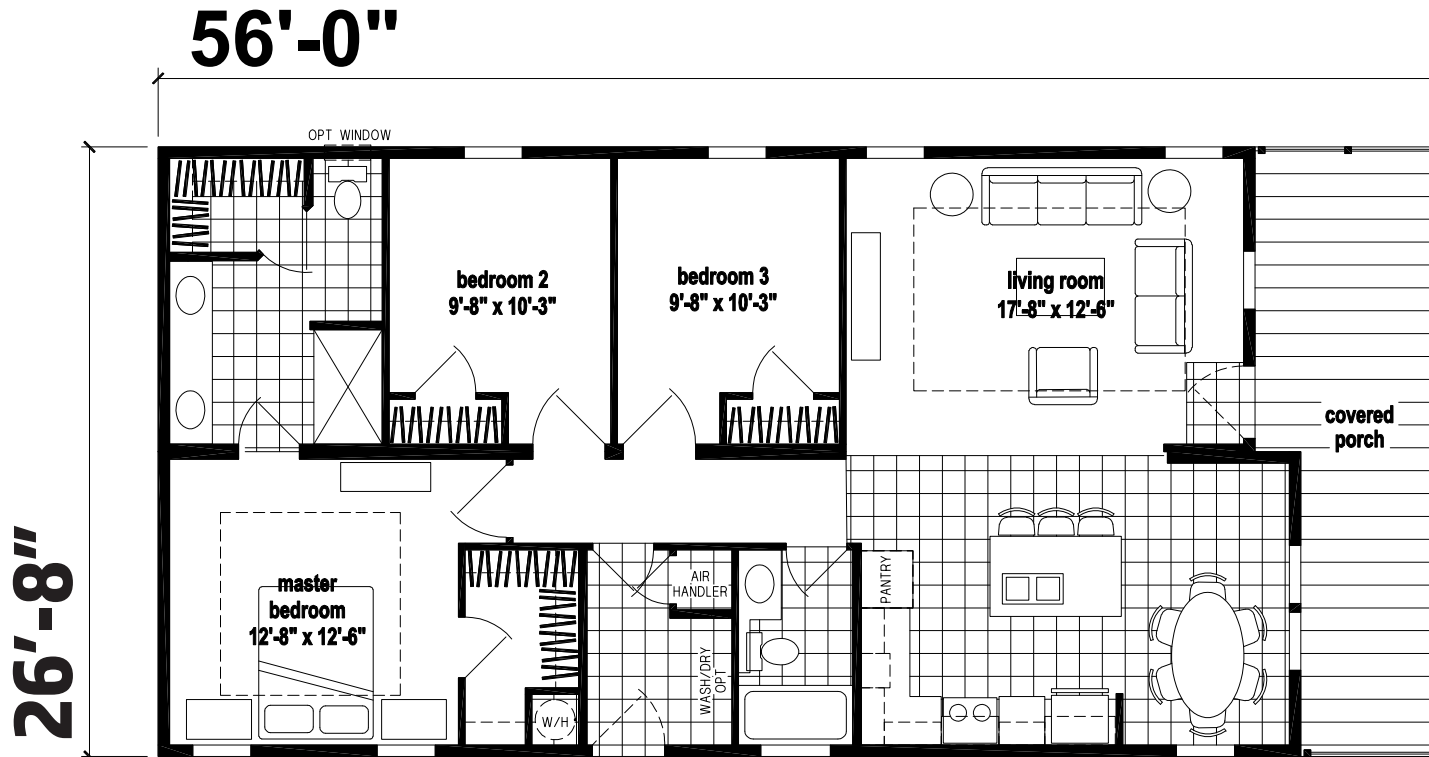

Sawgrass

Silver Springs Limited Series

1,290 SQ. FT. (Approximate) 3 Bedrooms, 2 Baths

Last Updated: 7-1-22

FACTORY EXPO HOME CENTERS
1230 SW 10th St.
Ocala, FL 34471

FloridaFactoryDirect.com | 1-800-748-2654