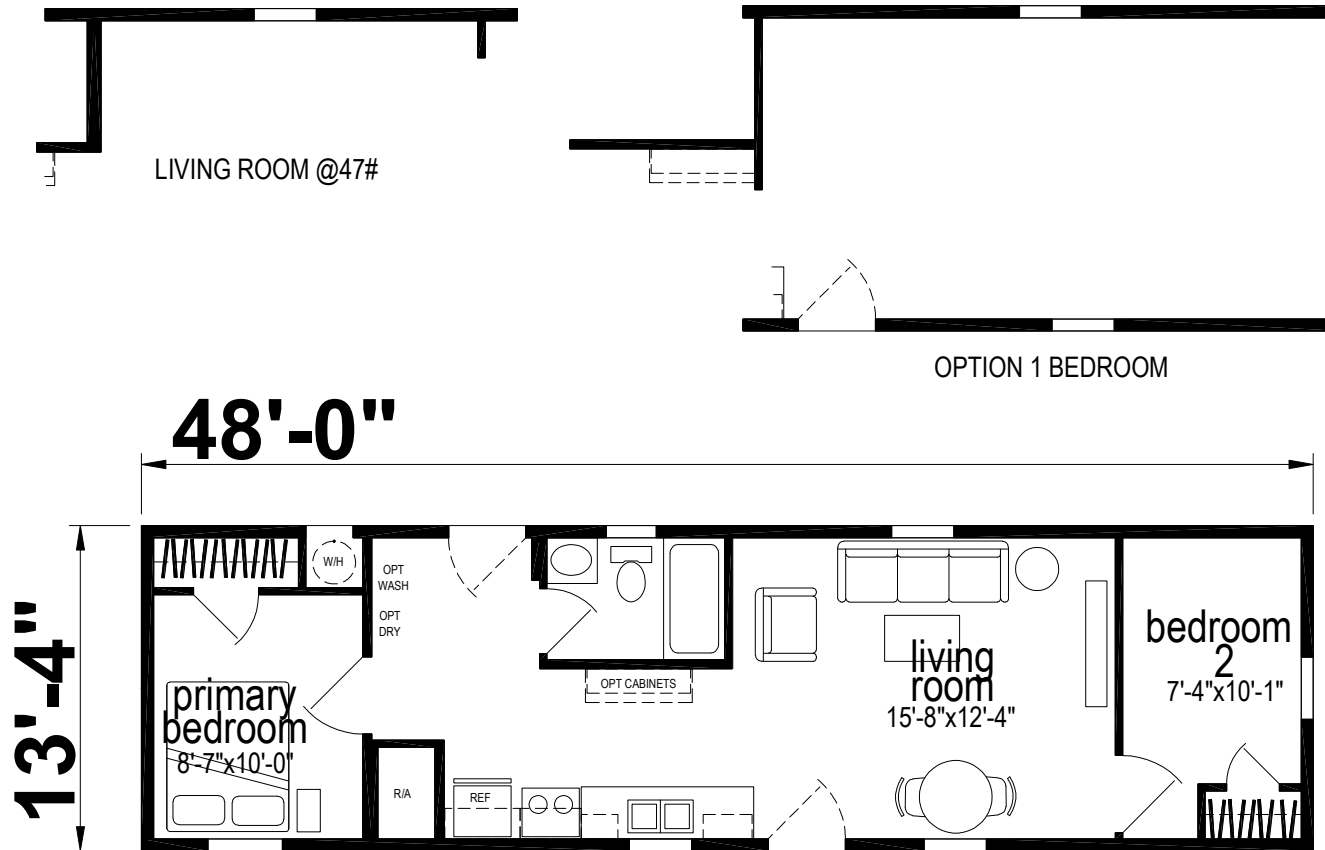

Sea Branch

Silver Springs Premier Series

640 SQ. FT. (Approximate) 2 Bedroom, 1 Bath

Last Updated: 8-9-23

FACTORY EXPO HOME CENTERS
 1230 SW 10th St.
 Ocala, FL 34471

FloridaFactoryDirect.com | 1-800-748-2654