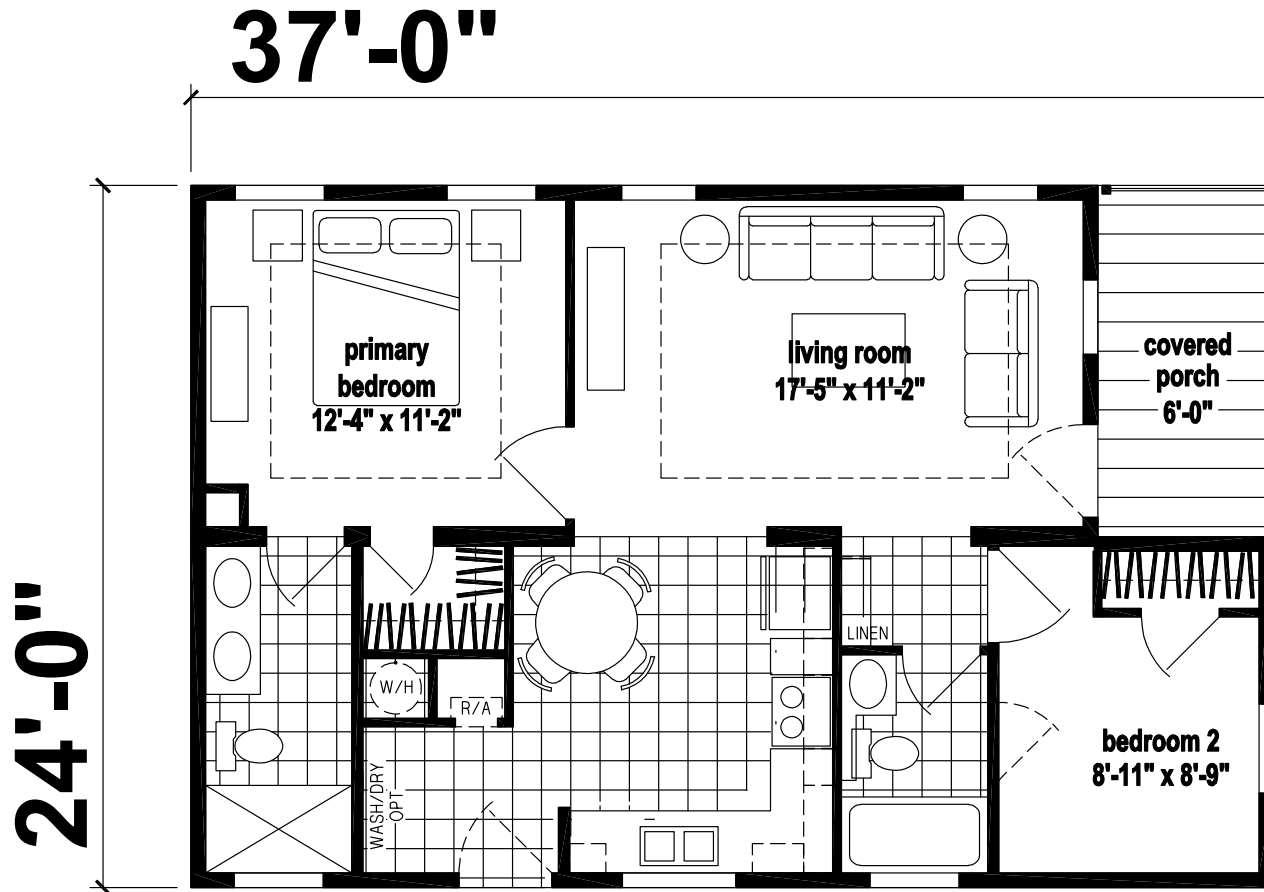

# Seaside

Silver Springs Limited Series

816 SQ. FT. (Approximate) 2 Bedroom, 2 Bath

Last Updated: 3-8-23