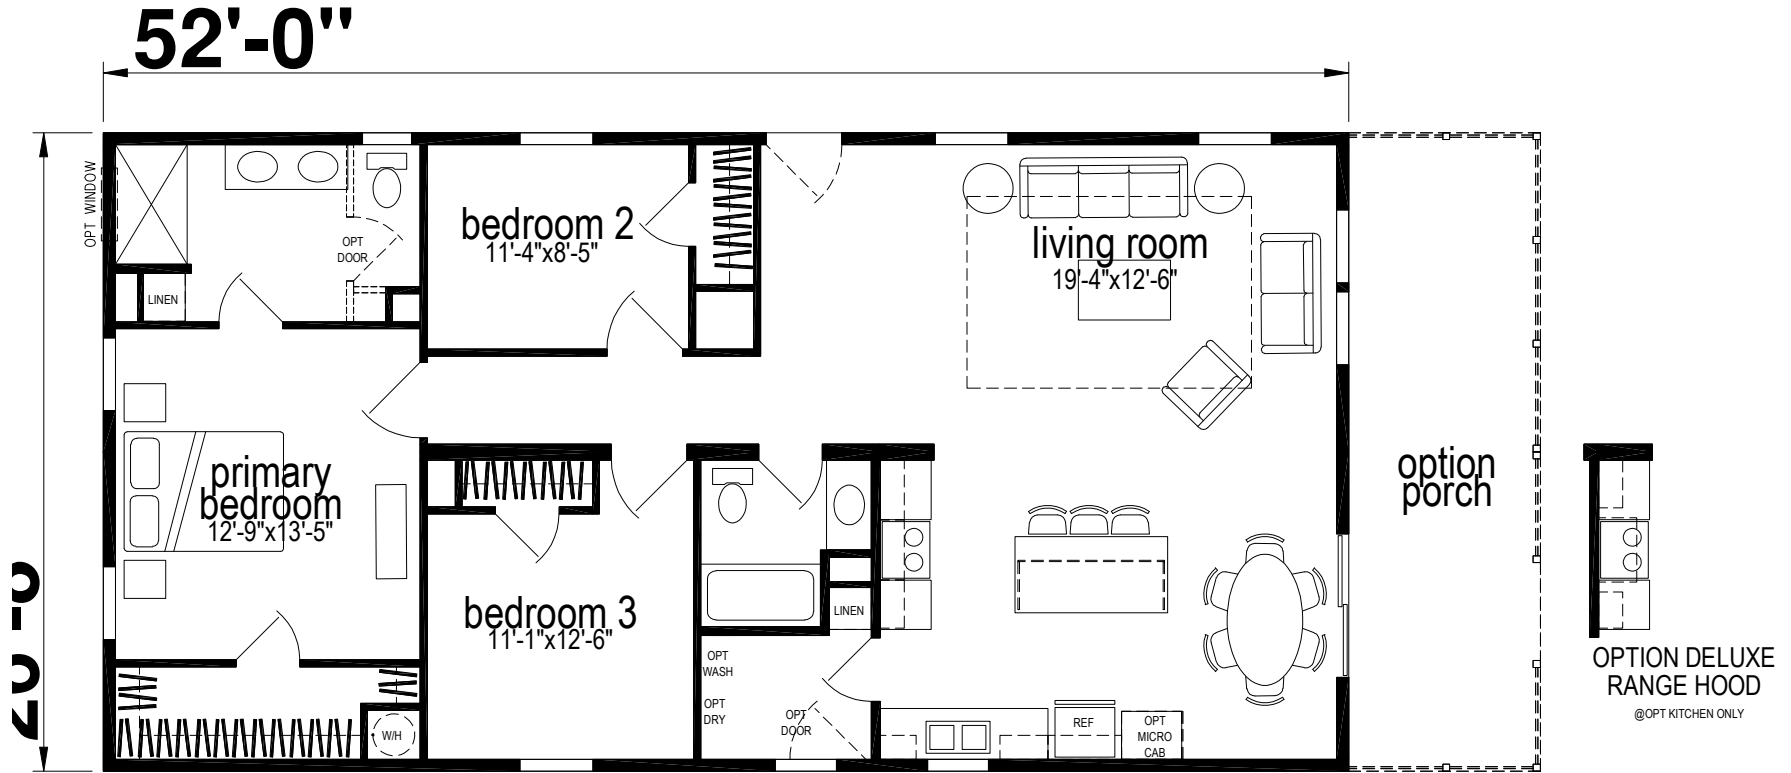

Shiloh

Silver Springs Limited Series

1,380 SQ. FT. (Approximate) 3 Bedrooms, 2 Baths

Last Updated: 10-31-23

FACTORY EXPO HOME CENTERS
1230 SW 10th St.
Ocala, FL 34471

FloridaFactoryDirect.com | 1-800-748-2654