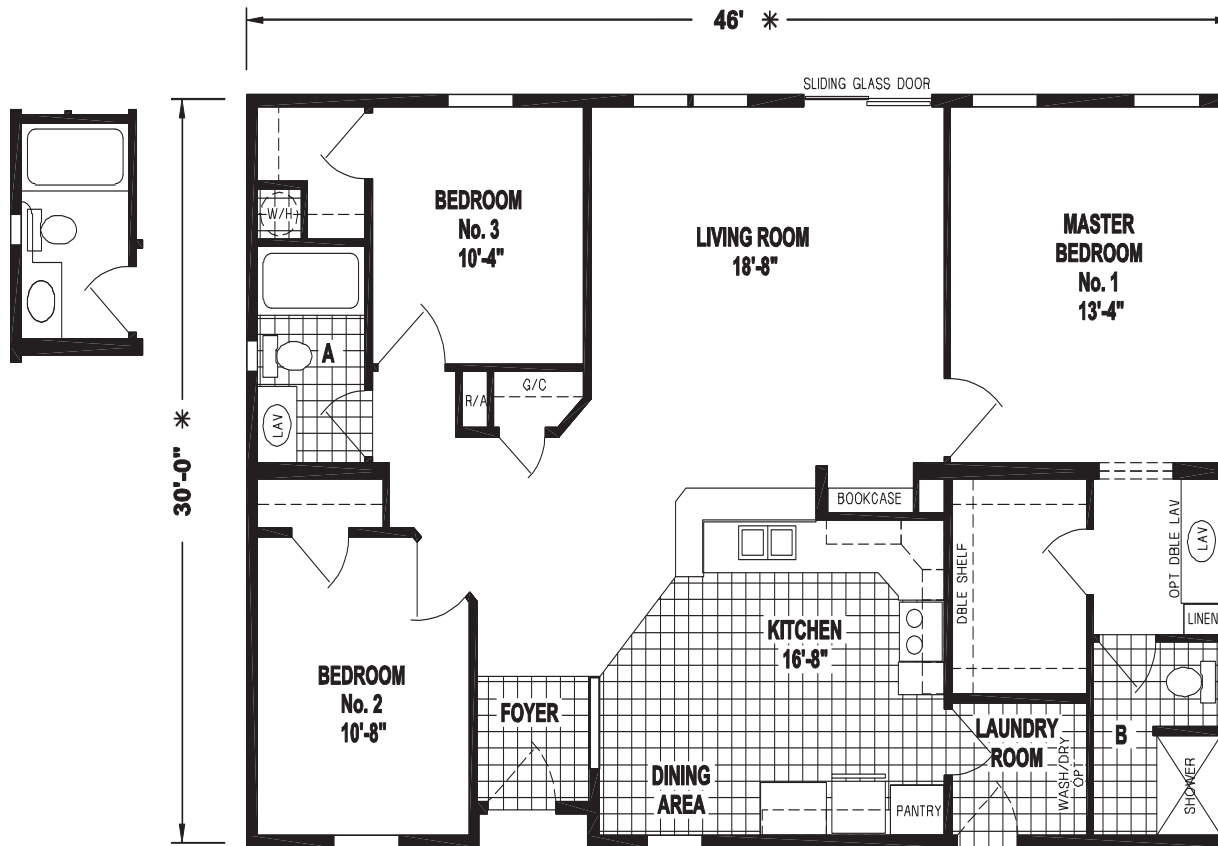

Sky Valley

Silver Springs Limited Series

Factory Expo

"Factory Direct Pricing" HOME CENTERS

3 Bedroom, 2 Bath
Approx. 1,395 Sq. Ft.

Last Updated: 1-21-19

I authorize Factory Expo to build my house, per this plan.