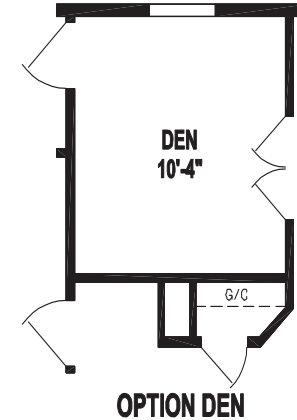

Sky Valley

Silver Springs Limited Series

Factory Expo

"Factory Direct Pricing" HOME CENTERS

3 Bedroom, 2 Bath
Approx. 1,395 Sq. Ft.

Last Updated: 1-21-19

I authorize Factory Expo to build my house, per this plan.